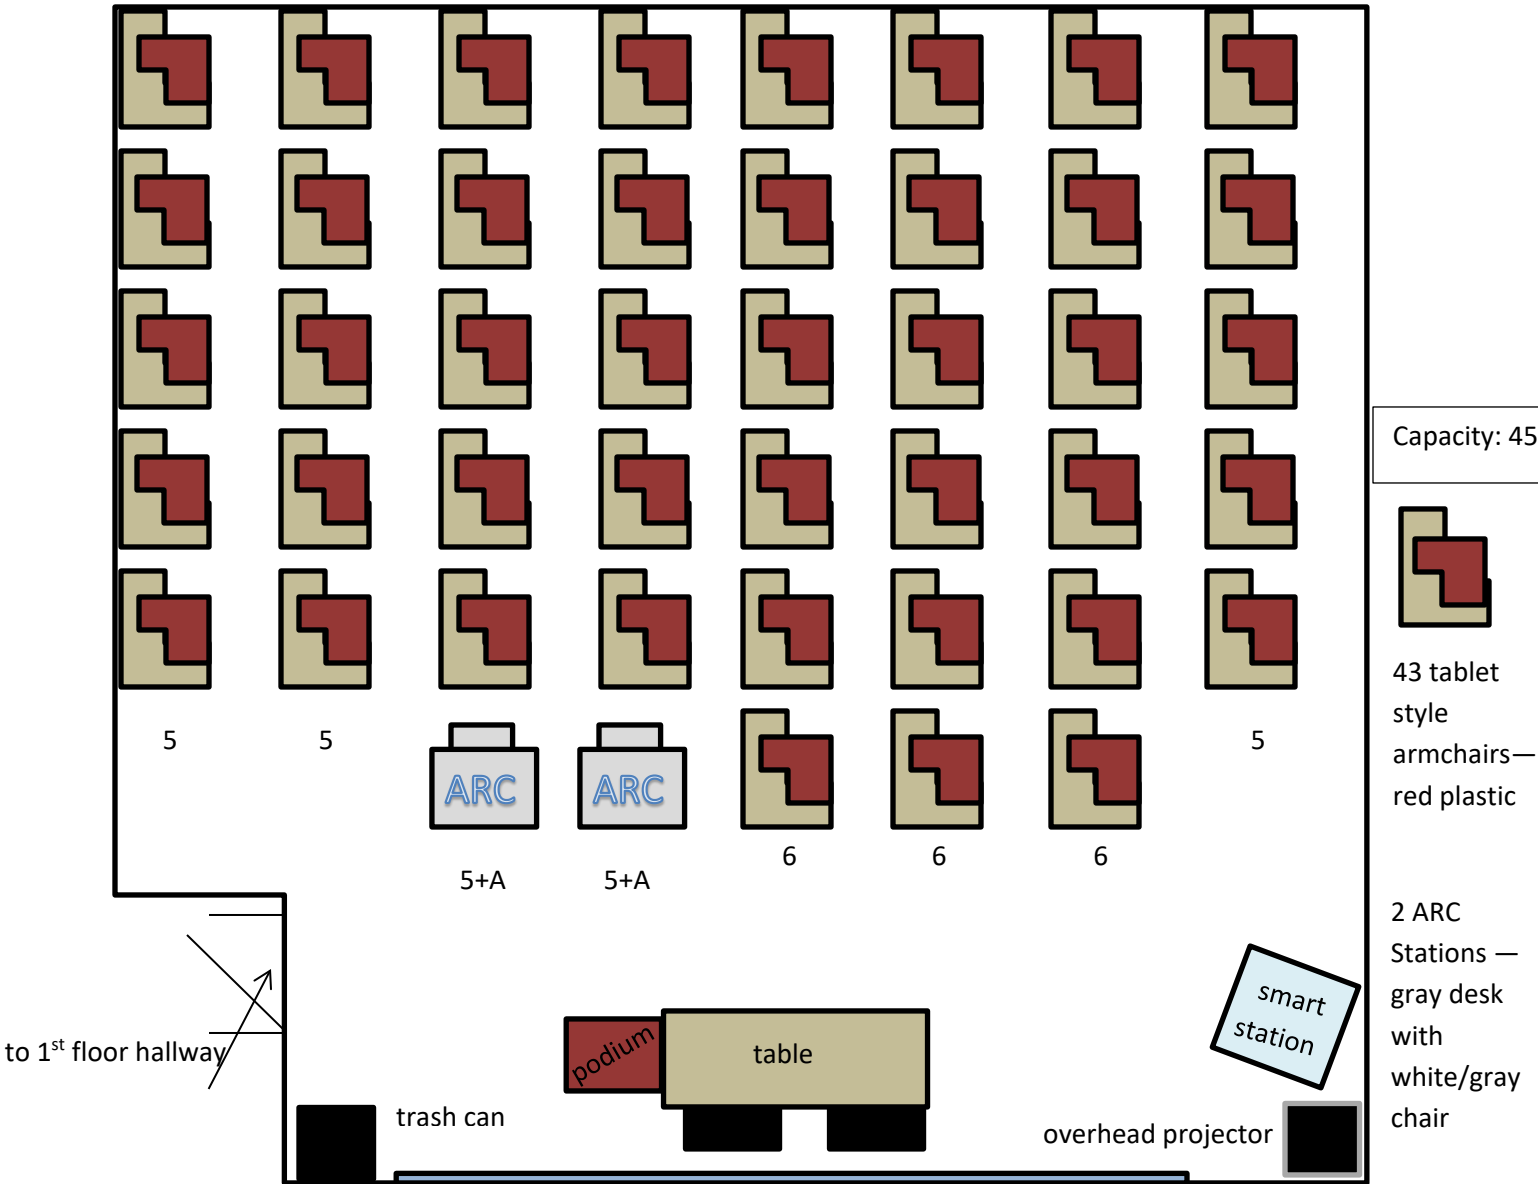

BUTE 109

Capacity: 45

43 tablet style armchairs— red plastic

2 ARC Stations — gray desk with white/gray chair

FRONT

Last Updated: 03/05/2018