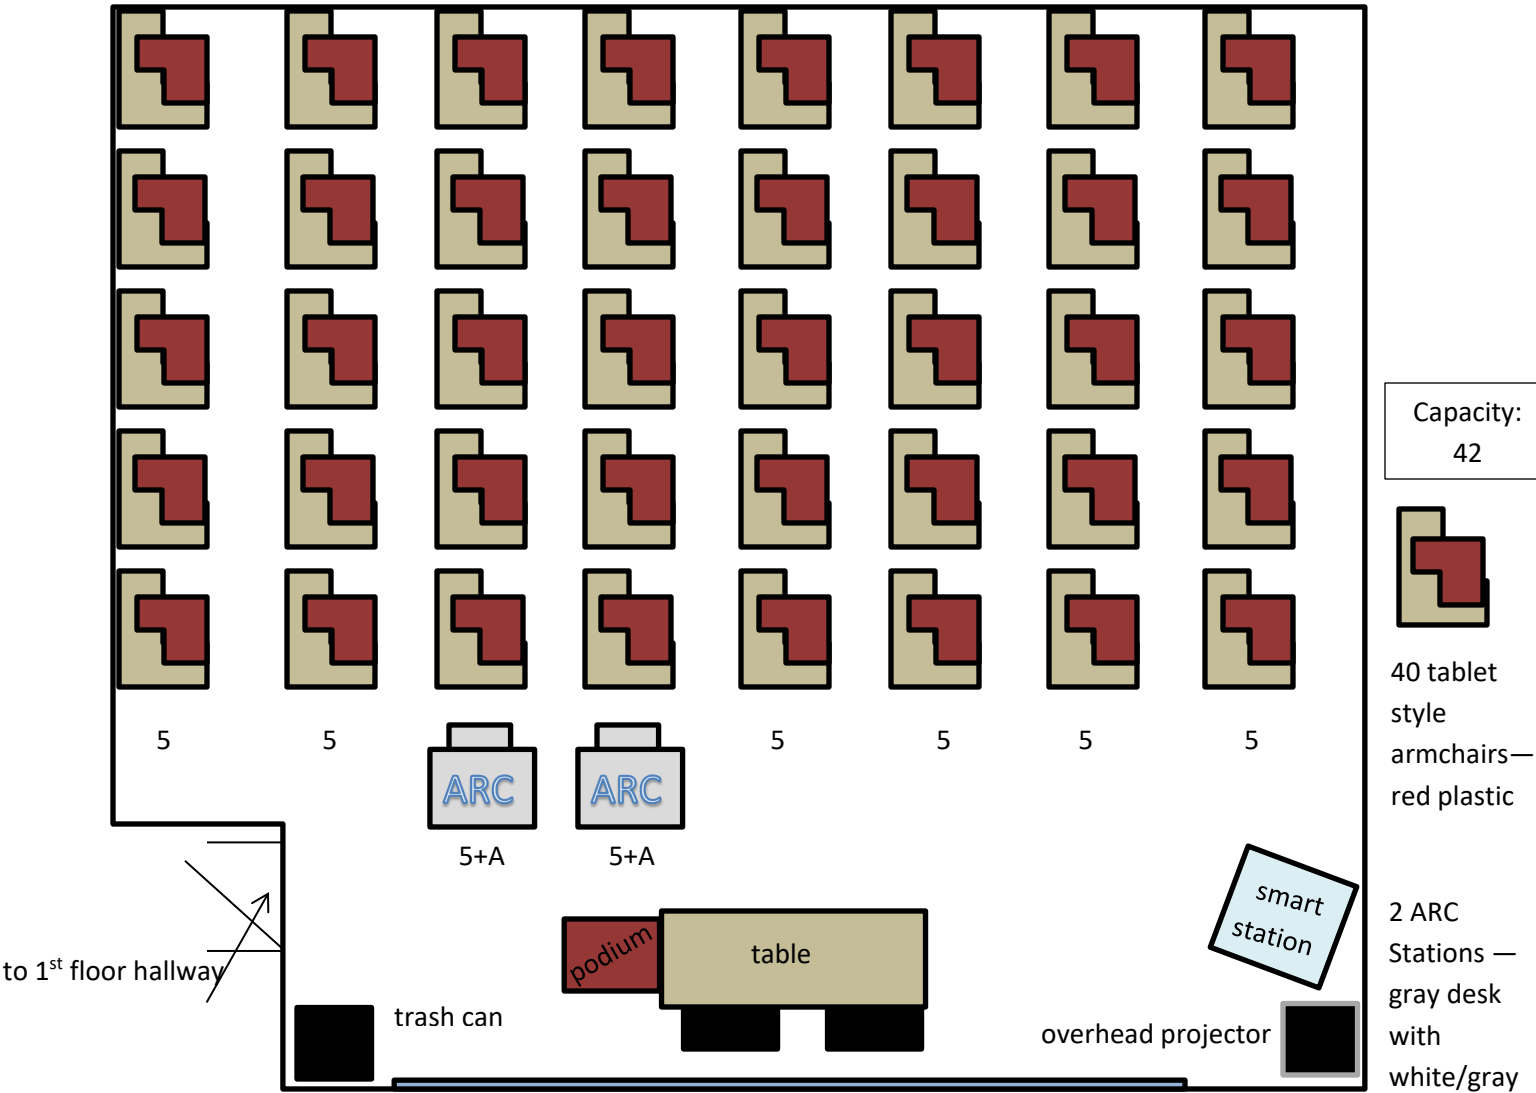

BUTE 113

Capacity:
42

40 tablet style armchairs—red plastic

2 ARC Stations — gray desk with white/gray chair

FRONT

Last Updated: 03/20/2018