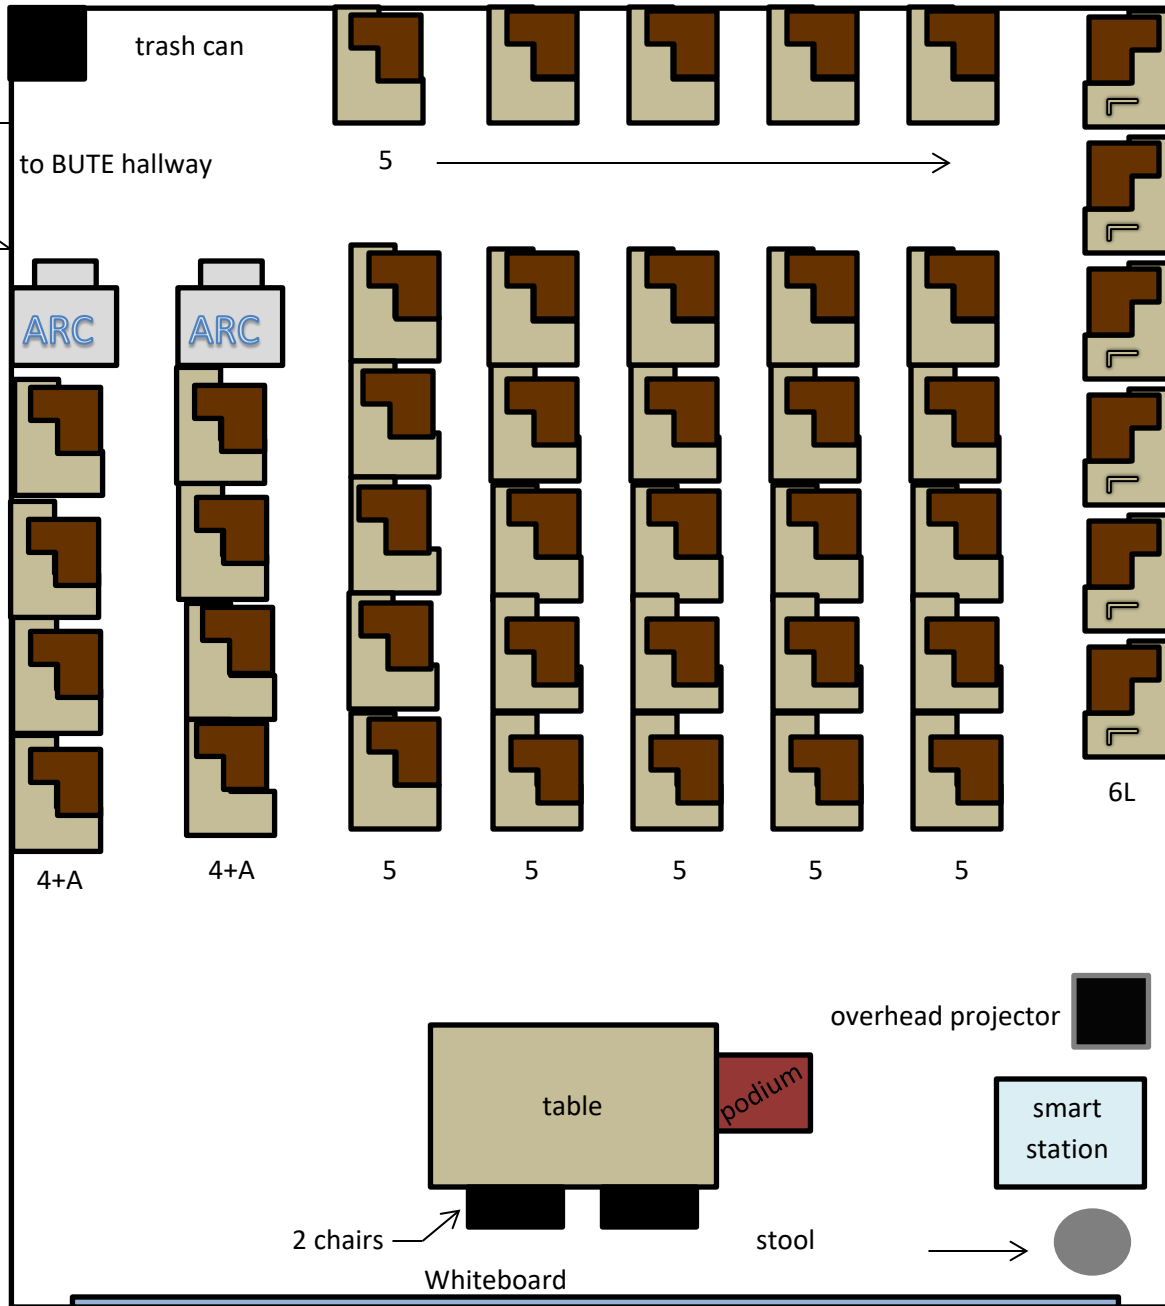

BUTE 201

38 butte style tablet armchairs—brown plastic

6 butte style left-handed tablet armchairs—brown plastic

2 ARC Stations – gray desk with white/gray chair

Capacity: 46

FRONT

Last Updated: 03/20/2018