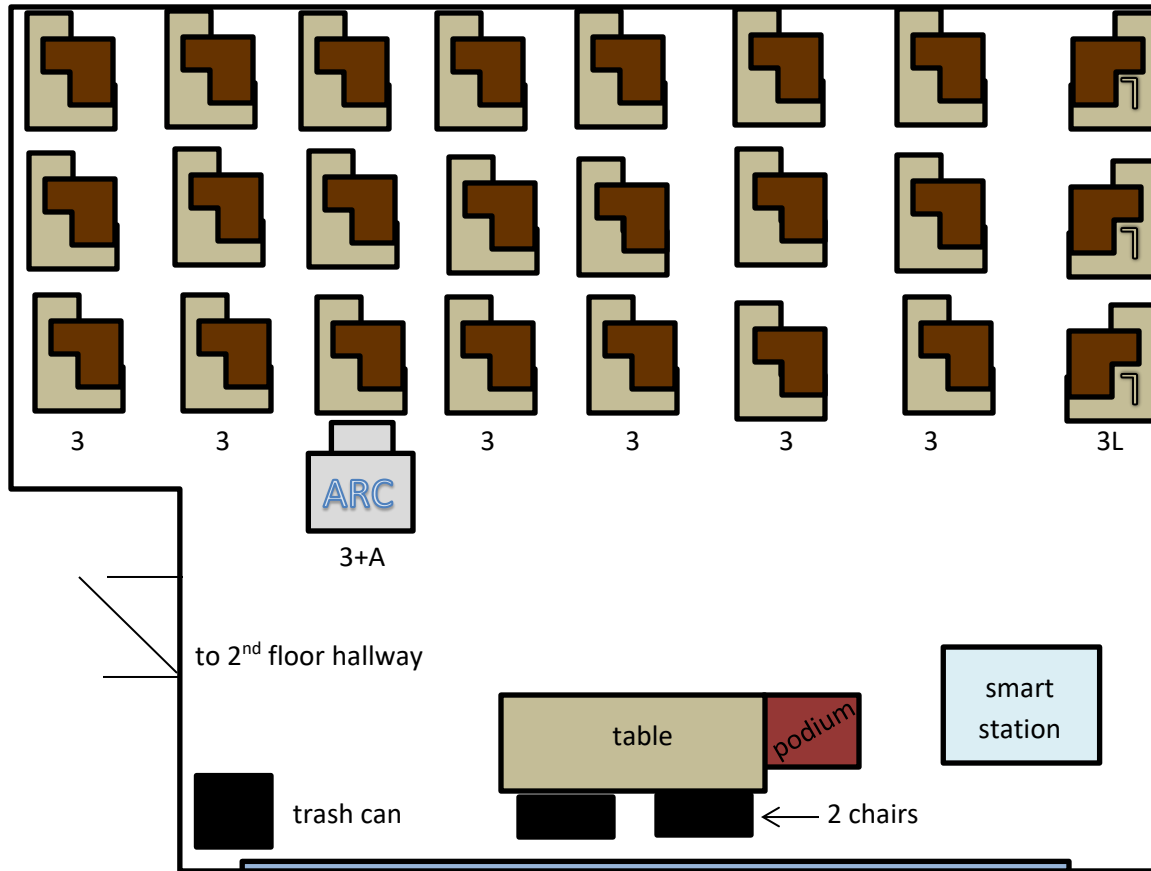

# BUTE 203

FRONT

Last Updated: 03/20/2018

Capacity: 25

 3 tablet style armchairs—brown plastic (left handed)

 21 tablet style armchairs—brown plastic

1 ARC Stations—gray desk with white/gray chair