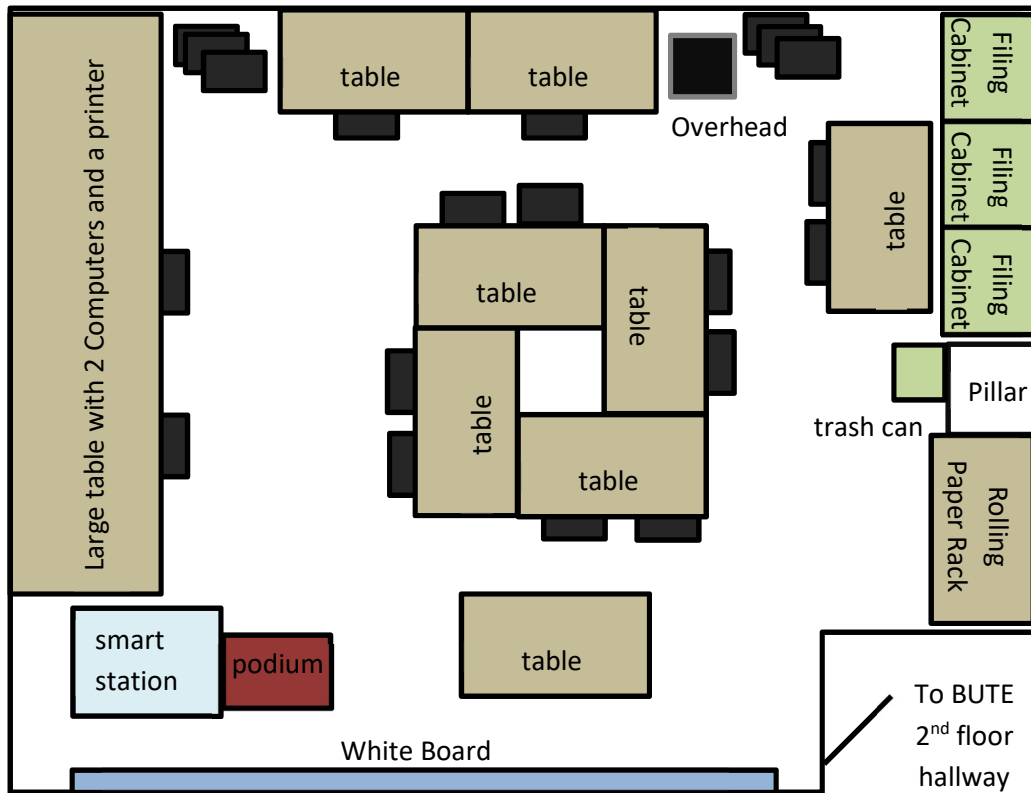

BUTE 205

FRONT

25 – Black BUTE style Chairs

– 13 extra, 11 stacked and 2 at computers

Capacity: 12