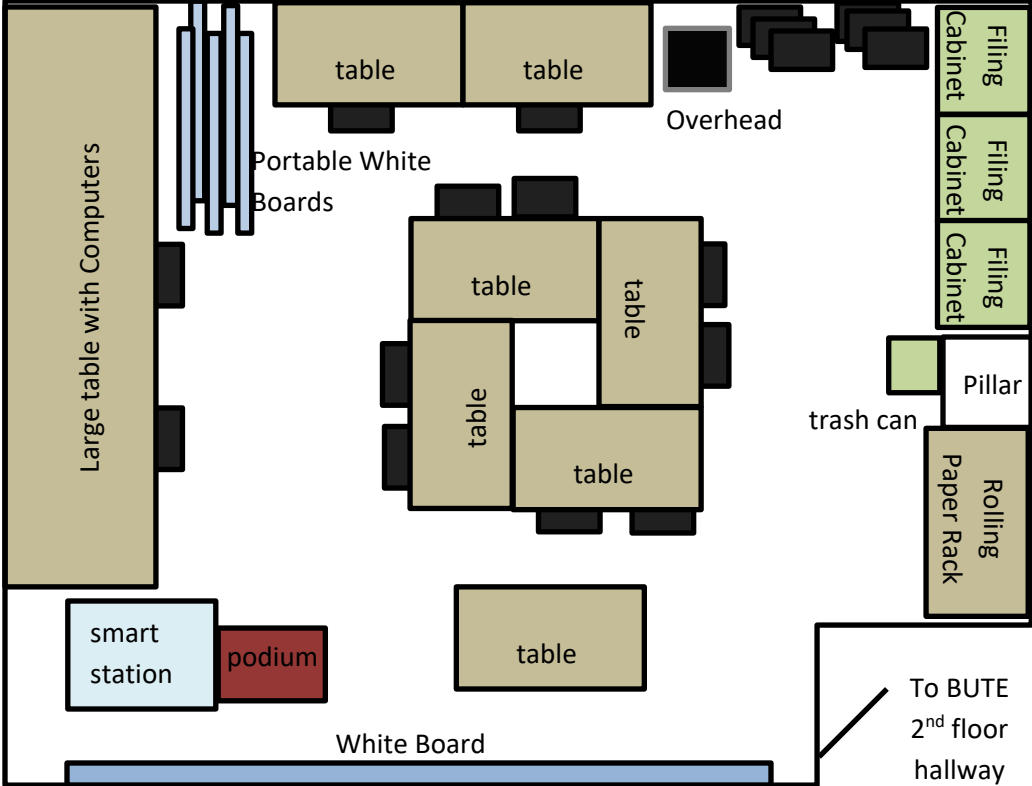

BUTE 205

FRONT

-  18 – Black BUTE style Chairs – 13 extra stacked
-  2 – folding metal chairs

Capacity: 12