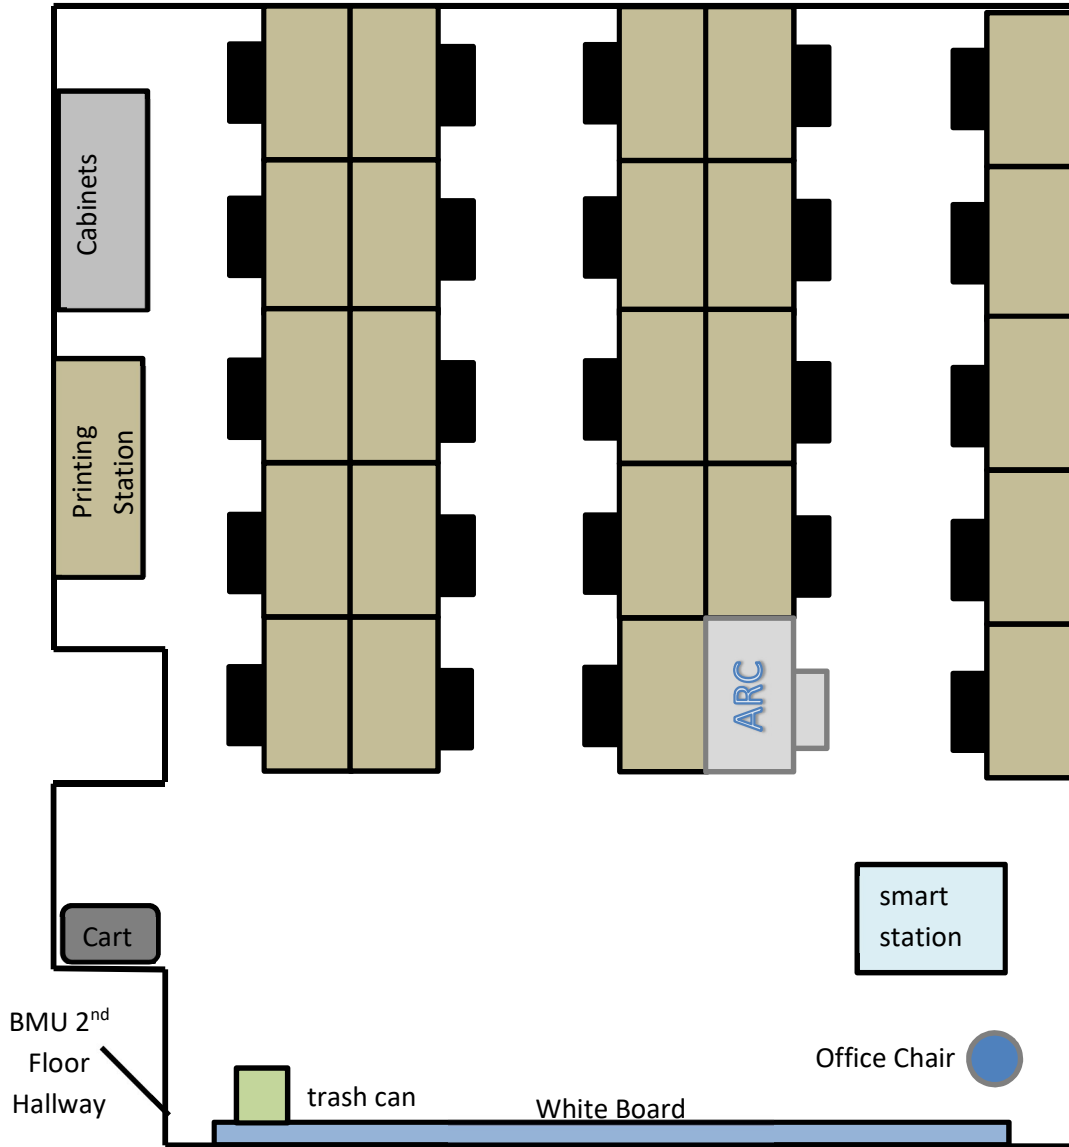

BUTE 207

 24 – Computer work stations with black plastic chairs

 1 – Computer ARC work station

FRONT

Last Updated: 07/08/2021

Capacity: 25