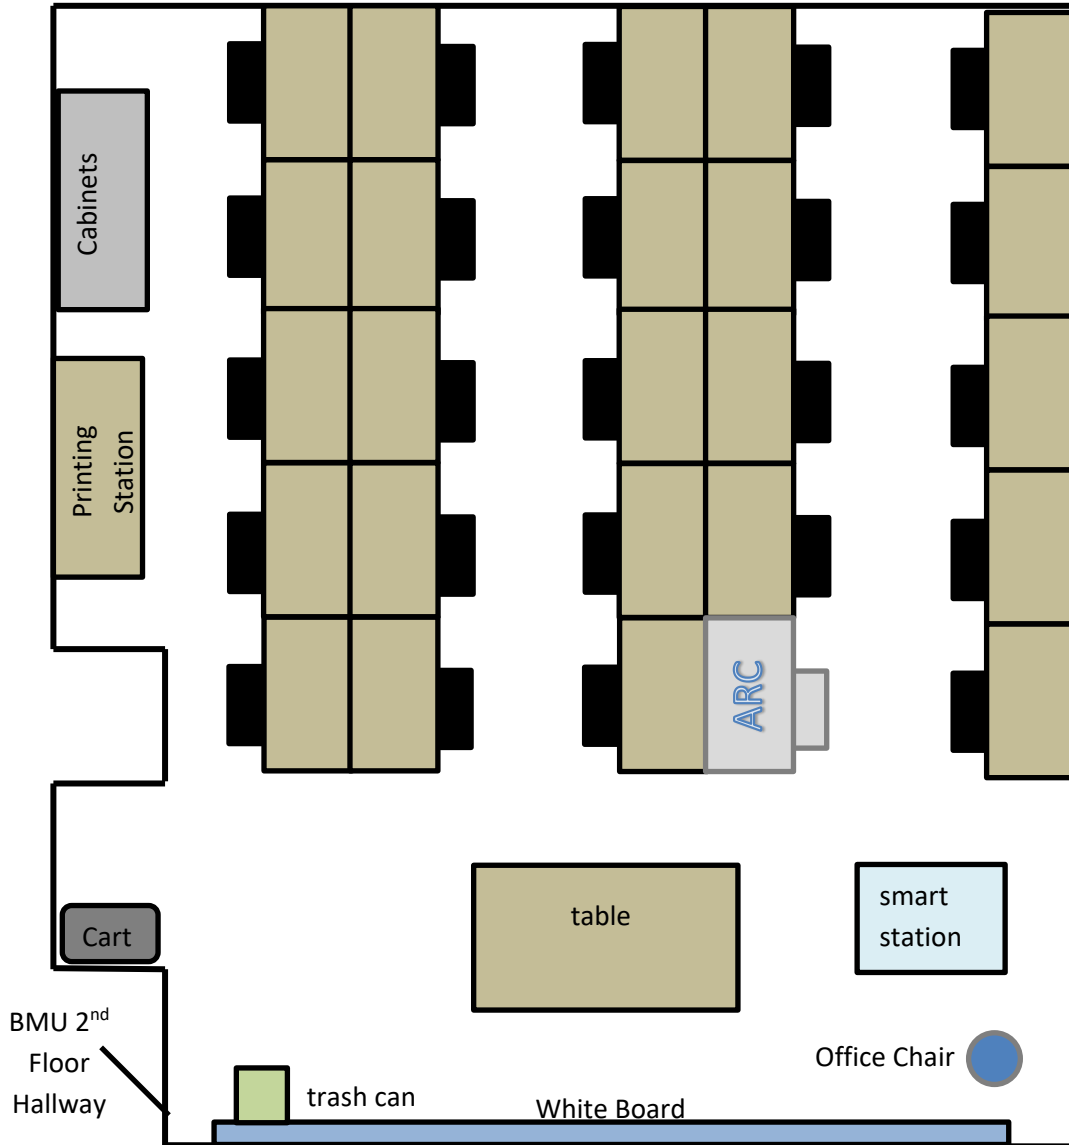

BUTE 207

 24 – Computer work stations with black plastic chairs

 1 – Computer ARC work station

FRONT

Last Updated: 03/20/2018

Capacity: 25