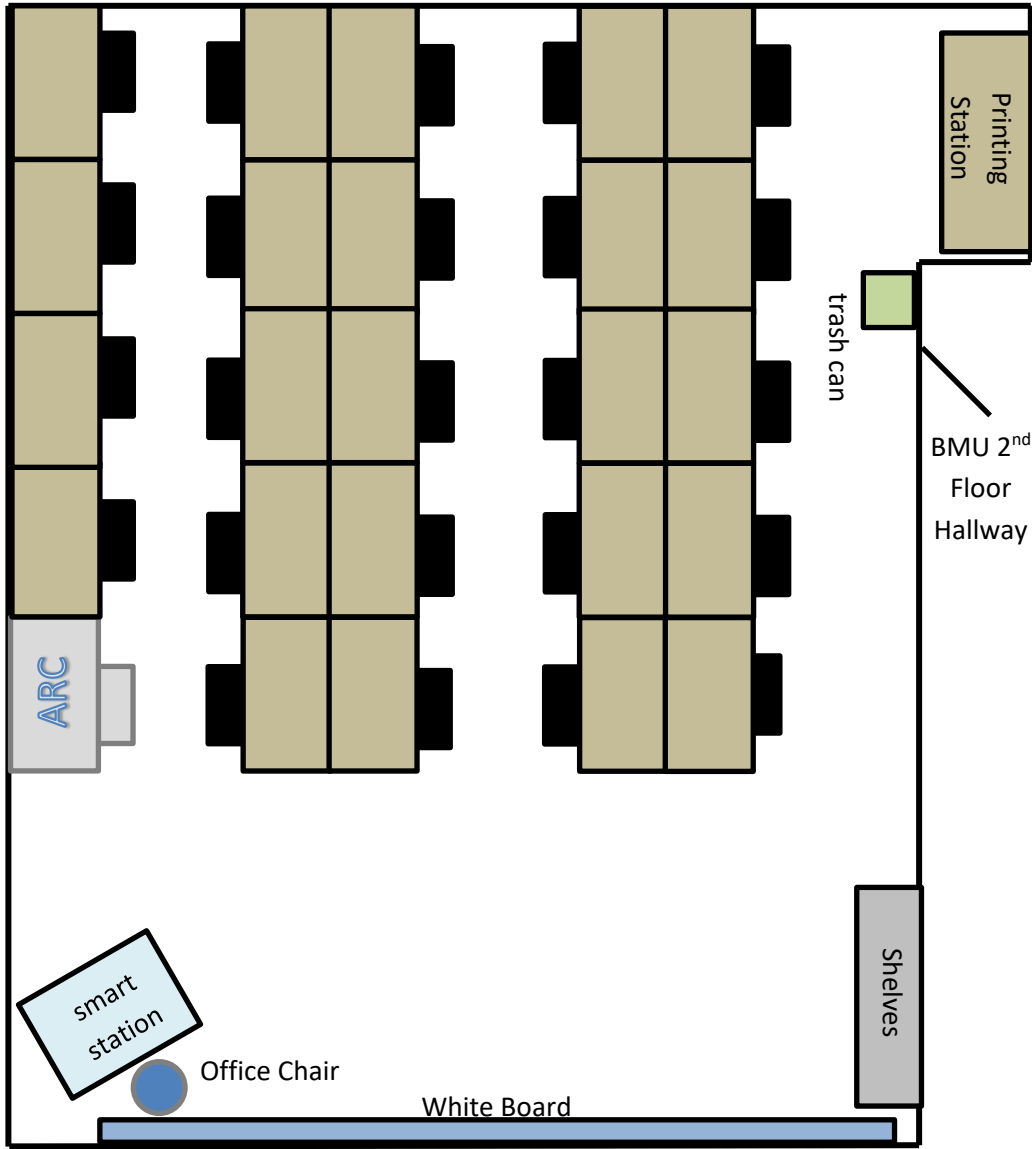

BUTE 211

FRONT

Last Updated: 03/20/2018

 24 – Computer work stations with black plastic chairs

Capacity: 25

 1 – Computer ARC work station