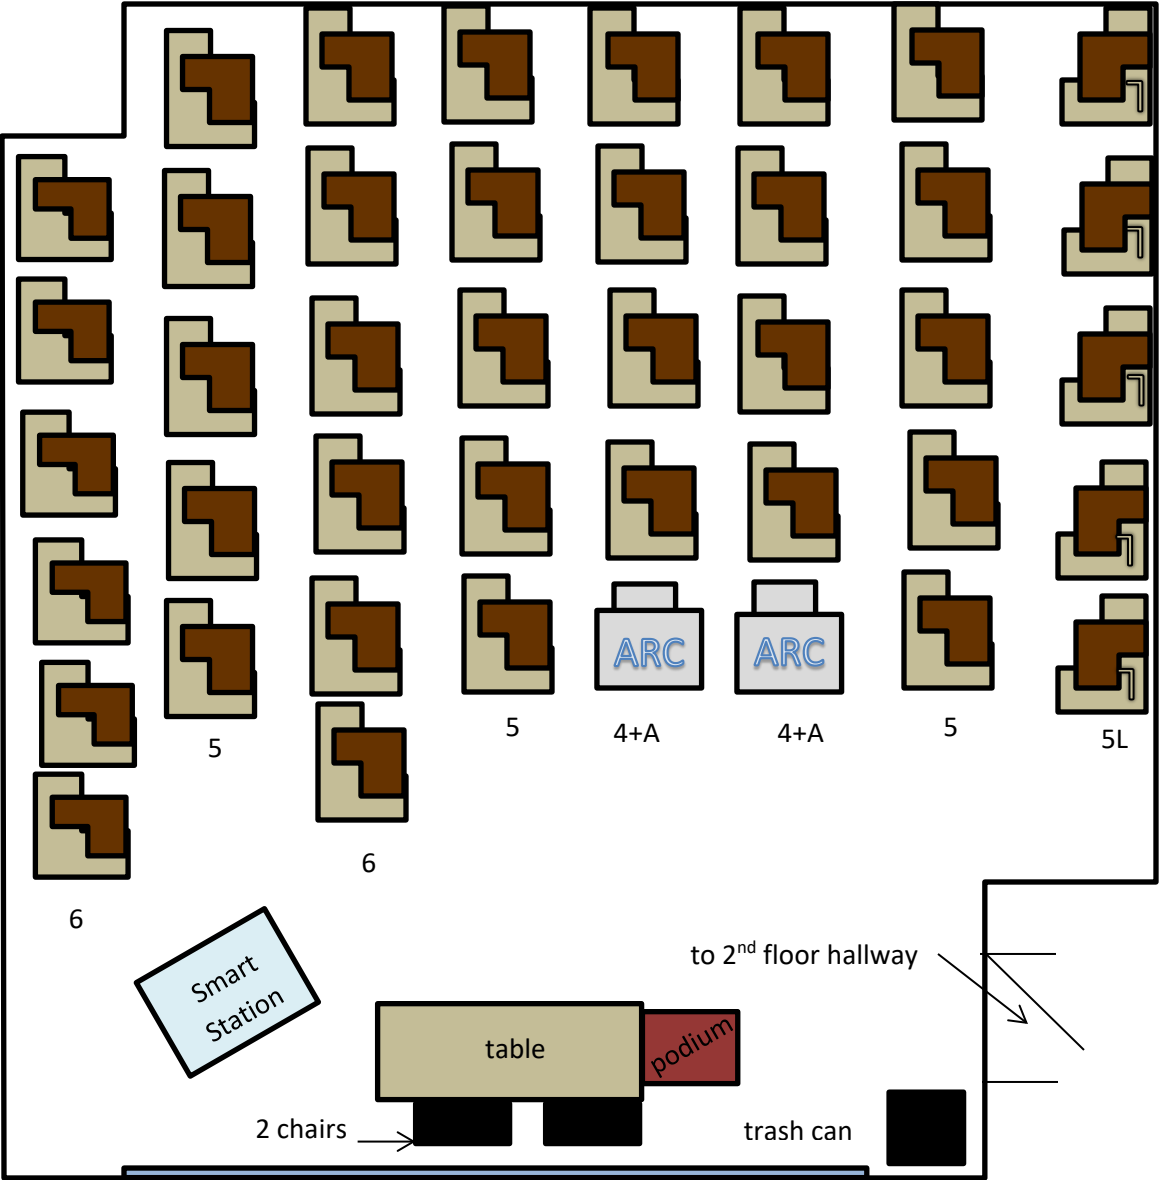

# BUTE 219

Capacity: 42

35 tablet style armchairs—brown plastic

5 left-handed tablet style armchairs—brown plastic

2 ARC Stations—gray desk with white/gray chair

FRONT

Last Updated: 03/20/2018