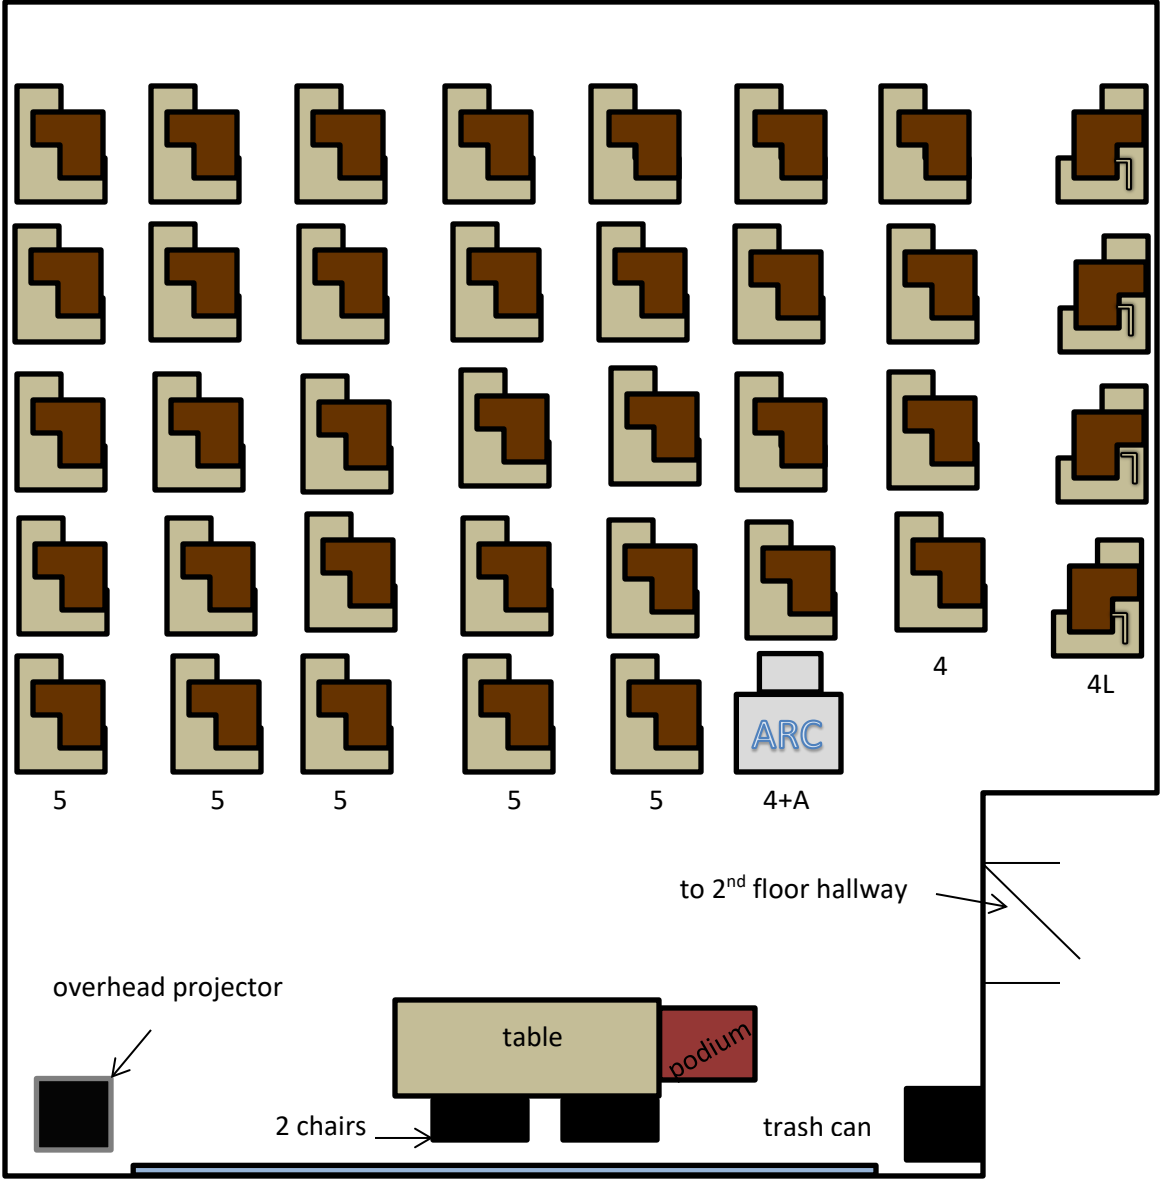

BUTE 221

Capacity: 38

33 tablet style armchairs—brown plastic

4 left-handed tablet style armchairs—brown plastic

1 ARC Stations—gray desk with white/gray chair

FRONT

Last Updated: 03/20/2018