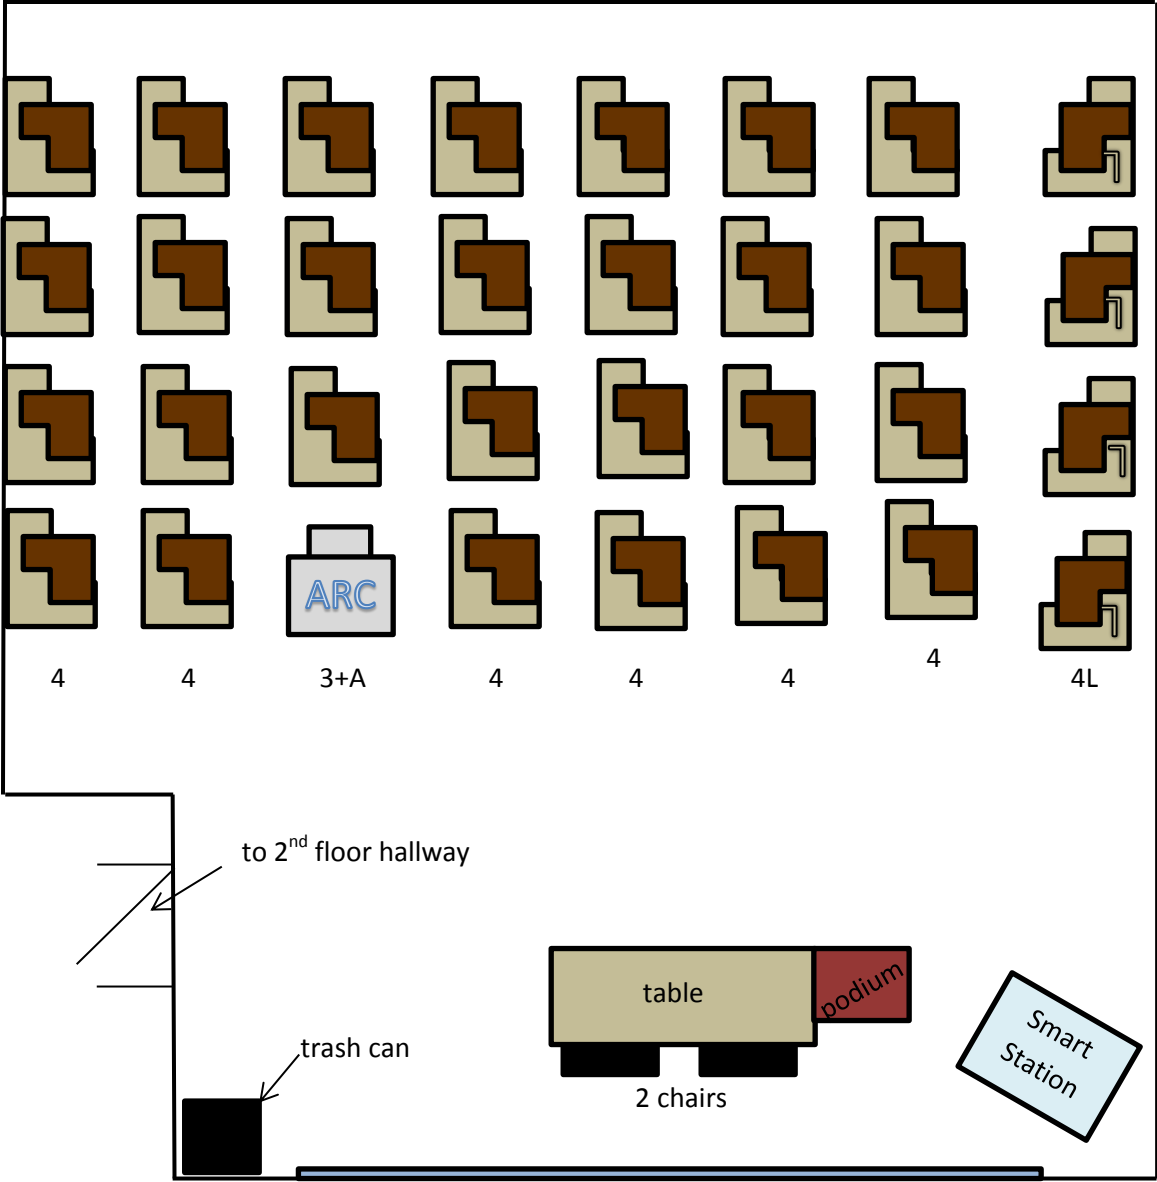

BUTE 223

Capacity: 32

27 tablet style armchairs—brown plastic

4 left-handed tablet style armchairs—brown plastic

1 ARC Stations—gray desk with white/gray chair

FRONT

Last Updated: 11/22/2013