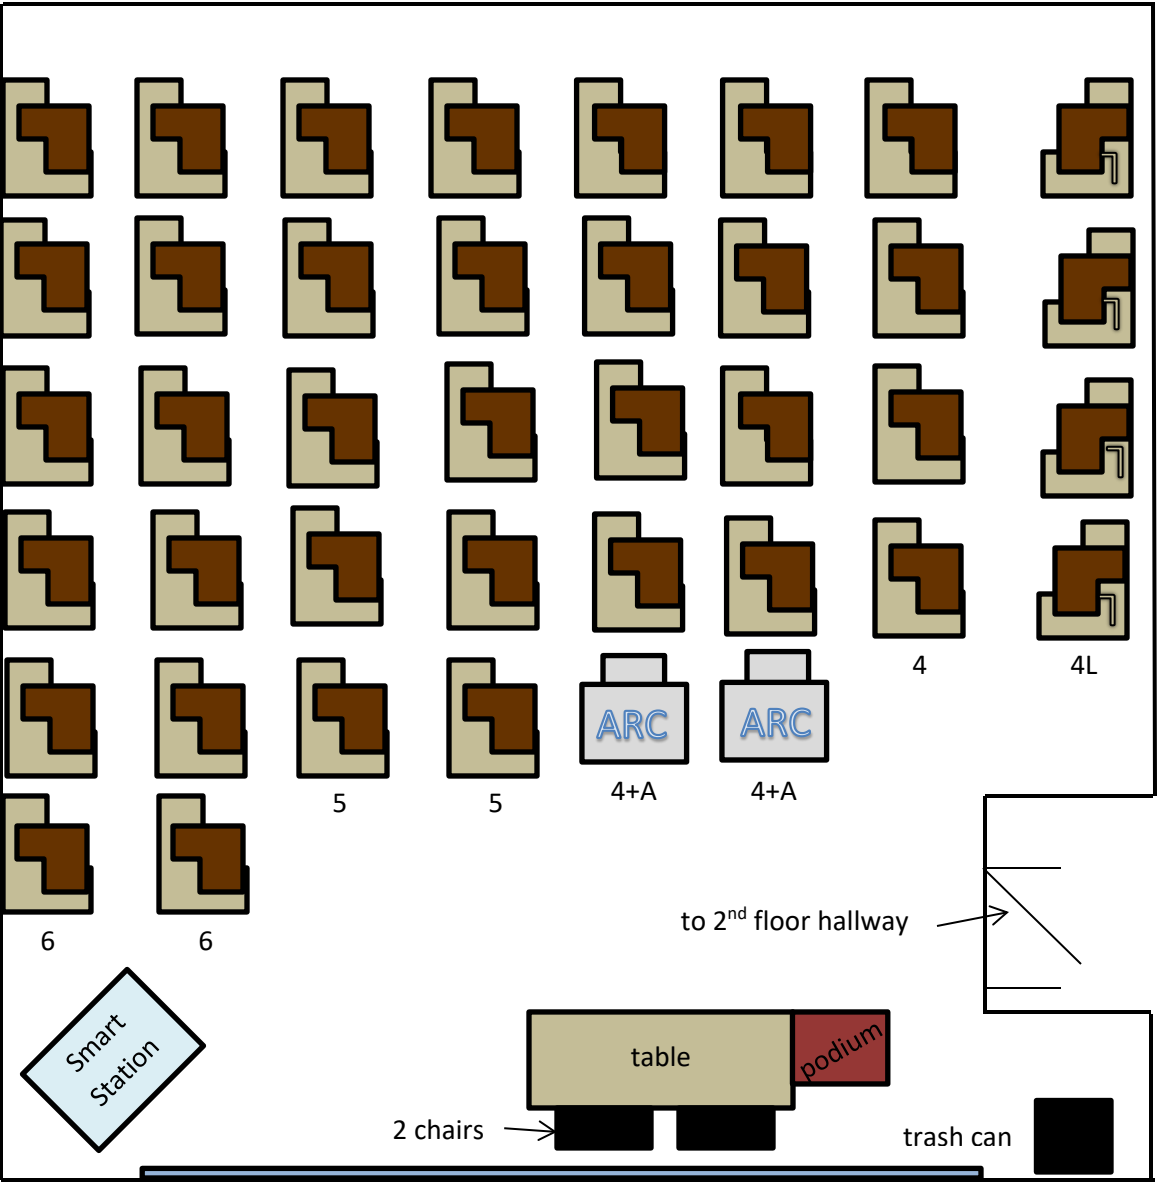

BUTE 225

Capacity: 40

34 tablet style armchairs— brown plastic

4 left-handed tablet style armchairs— brown plastic

FRONT

Last Updated: 03/20/2018

2 ARC Stations
—gray desk
with
white/gray
chair