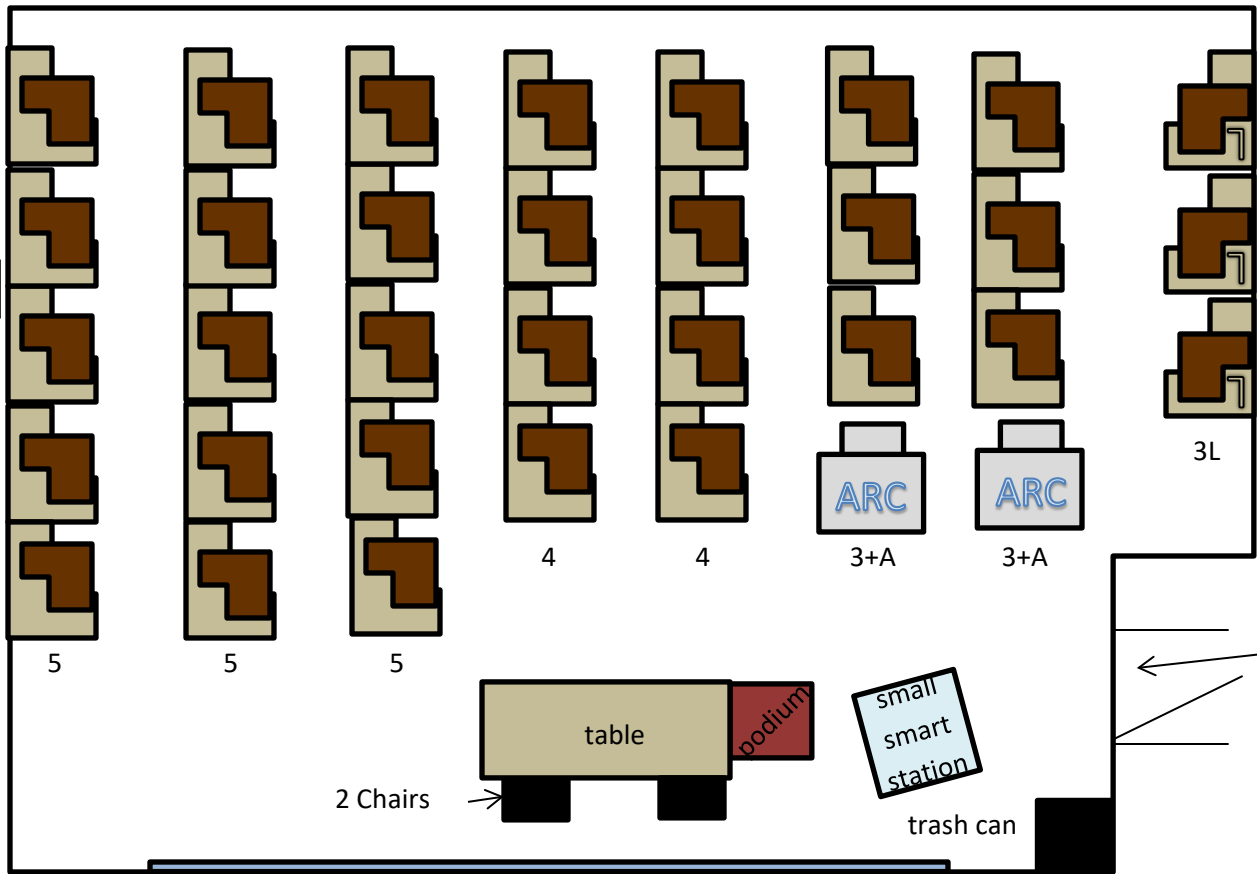

BUTE 227

Capacity: 34

29 tablet style armchairs — brown plastic

2 ARC Stations — gray desk with white/gray chair

3 left-handed tablet style armchairs — brown plastic

FRONT

Last Updated: 03/20/2018

3L

ARC

ARC

3+A

3+A

4

4

5

5

5

2 Chairs

table

sodium

small smart station

trash can

to BUTE 3rd floor hallway