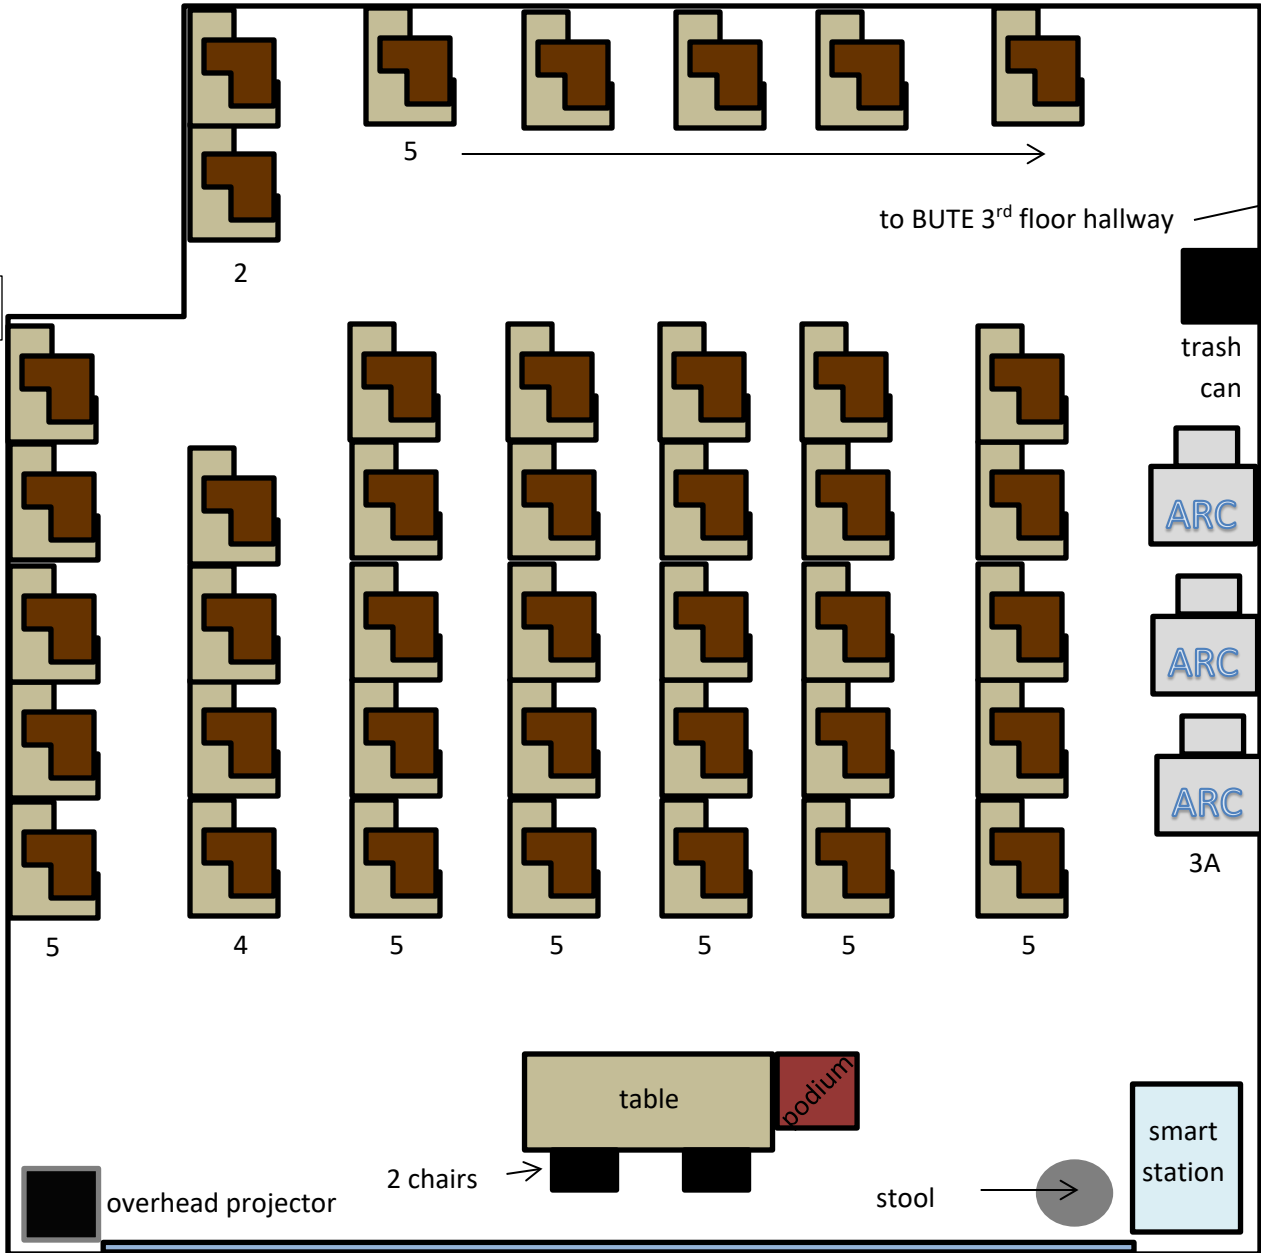

# BUTE 229

Capacity: 44

41 tablet style armchairs — brown plastic

3 ARC Stations — gray desk with white/gray chair

FRONT

Last Updated: 03/20/2018