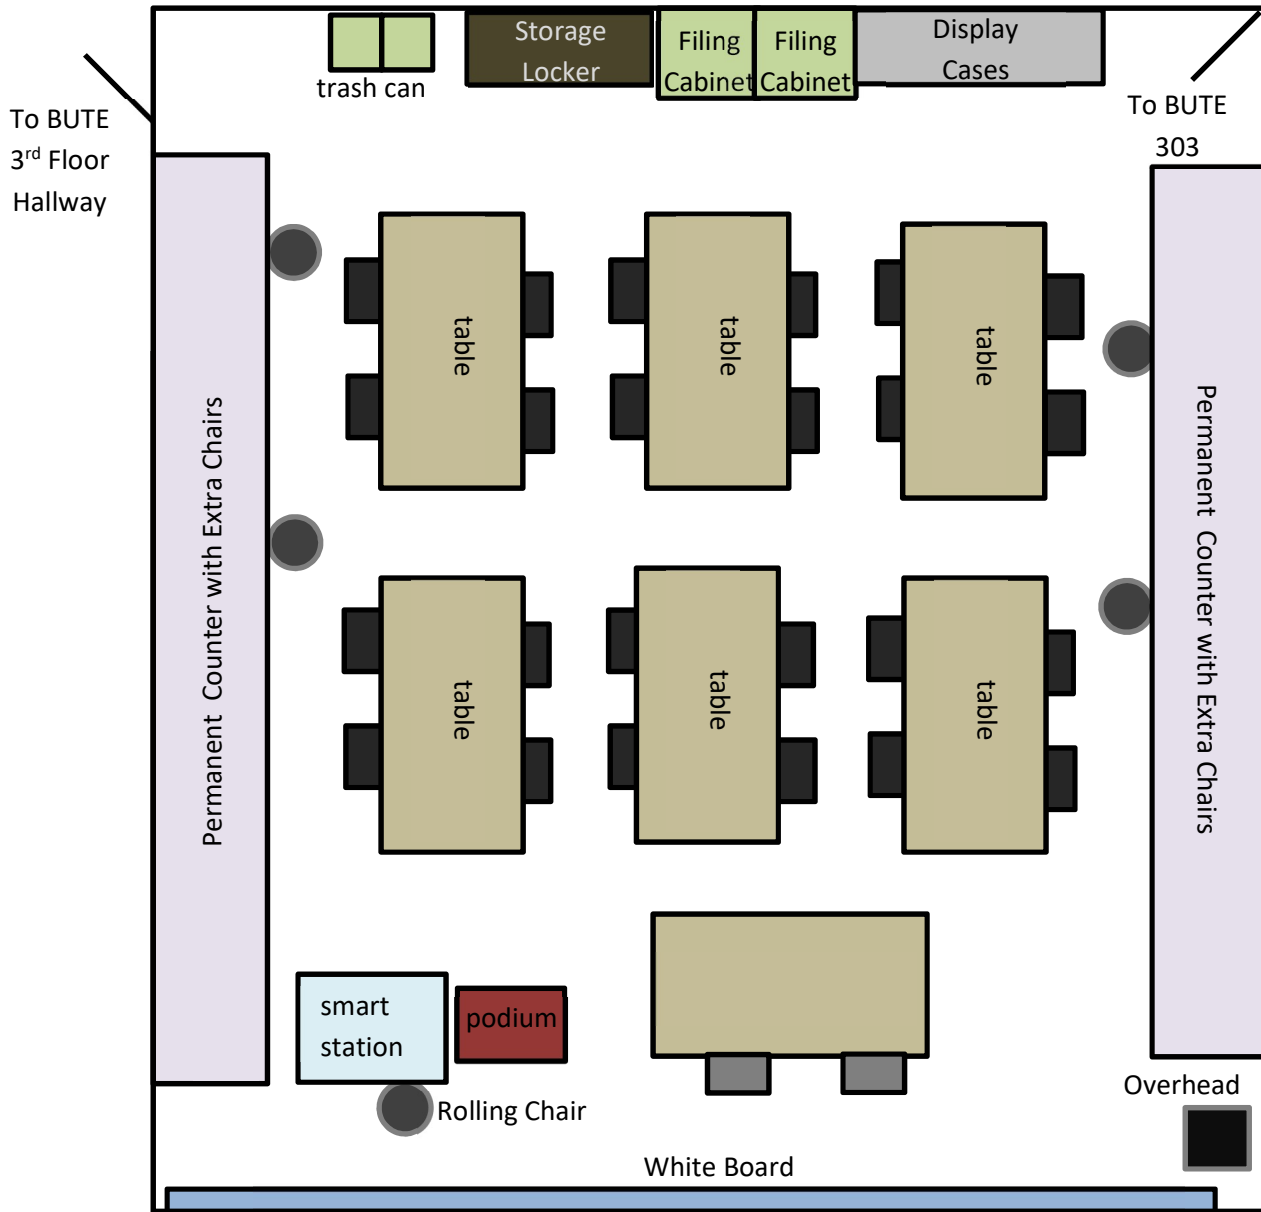

BUTE 301

FRONT

Last Updated: 07/08/2021

■ 24 – plastic rolling adjustable chairs

Capacity: 28

● 5 – plastic rolling adjustable chairs, 1 for the instructor