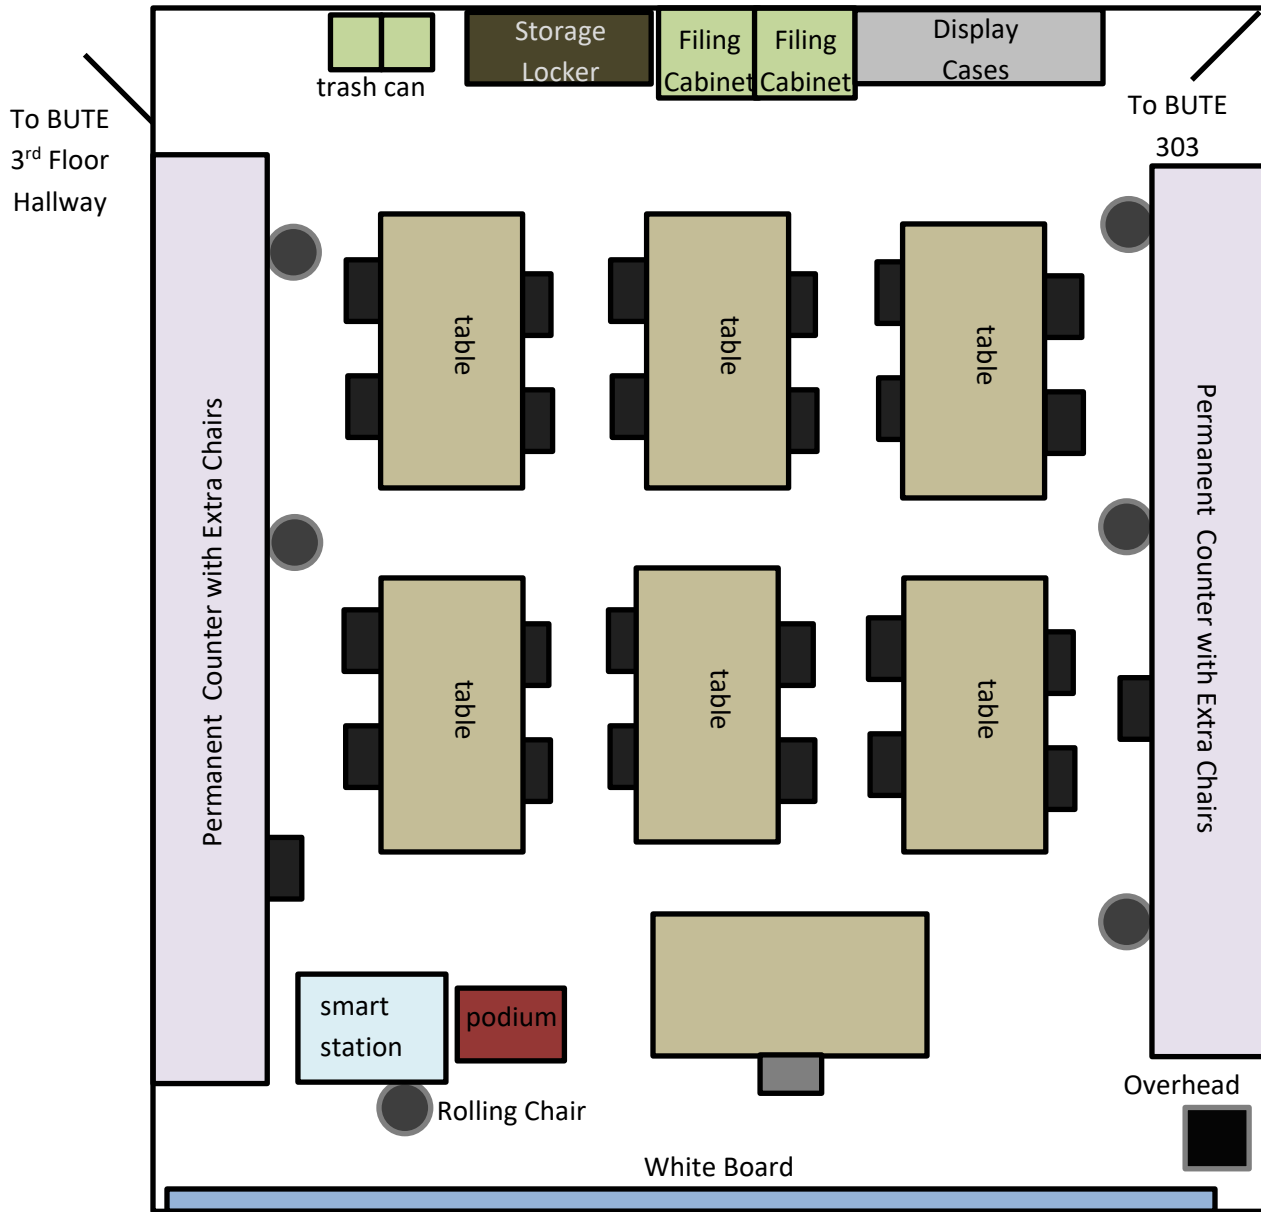

BUTE 301

FRONT

Last Updated: 03/20/2018

■ 24 – plastic rolling adjustable chairs

Capacity: 24