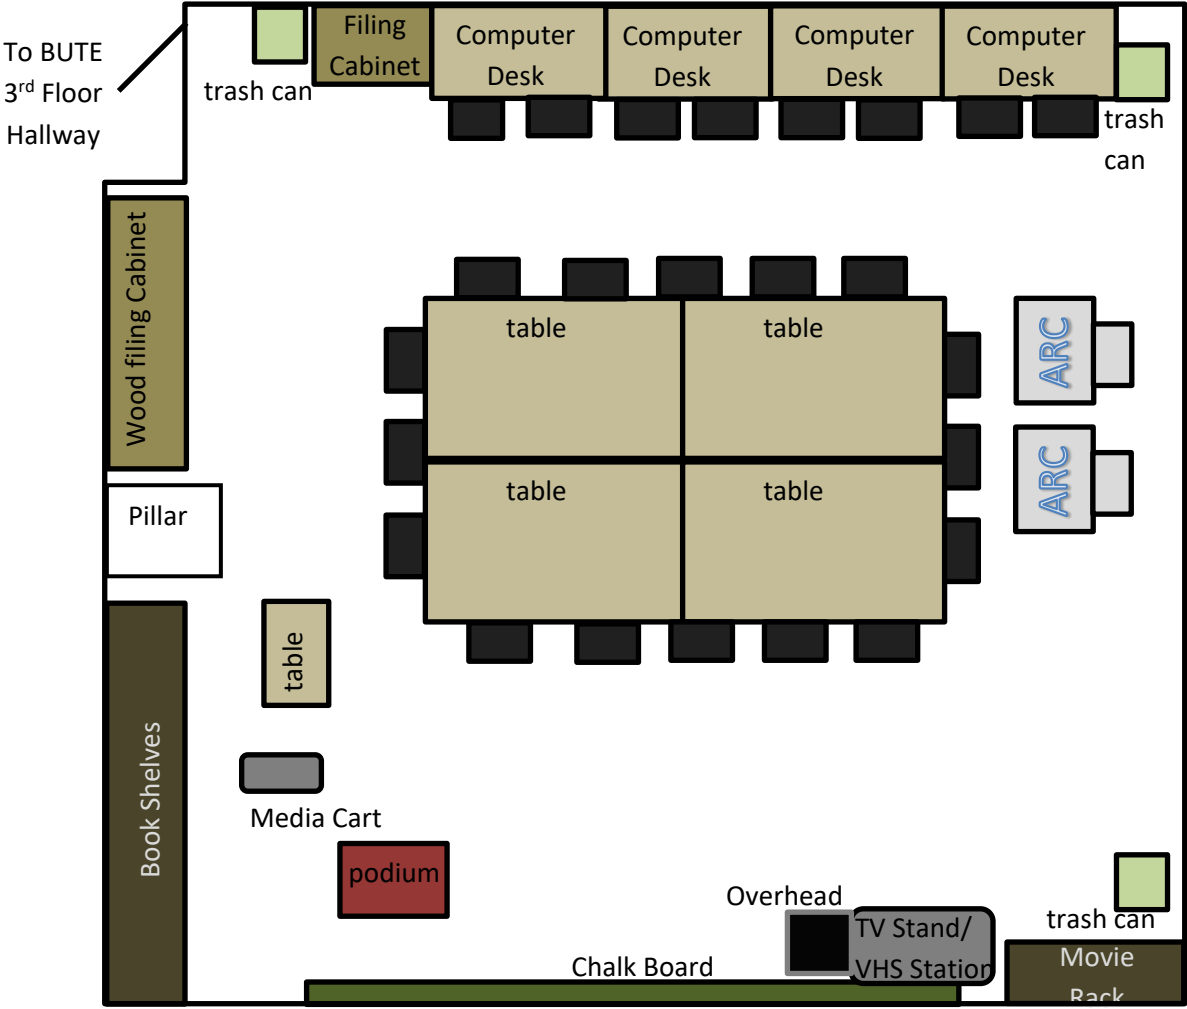

# BUTE 305

To BUTE 3rd Floor Hallway

**FRONT**

Last Updated: 03/20/2018

BUTE 303

- 24 – black, plastic chairs
- 2- ARC Desks
- Capacity: 26