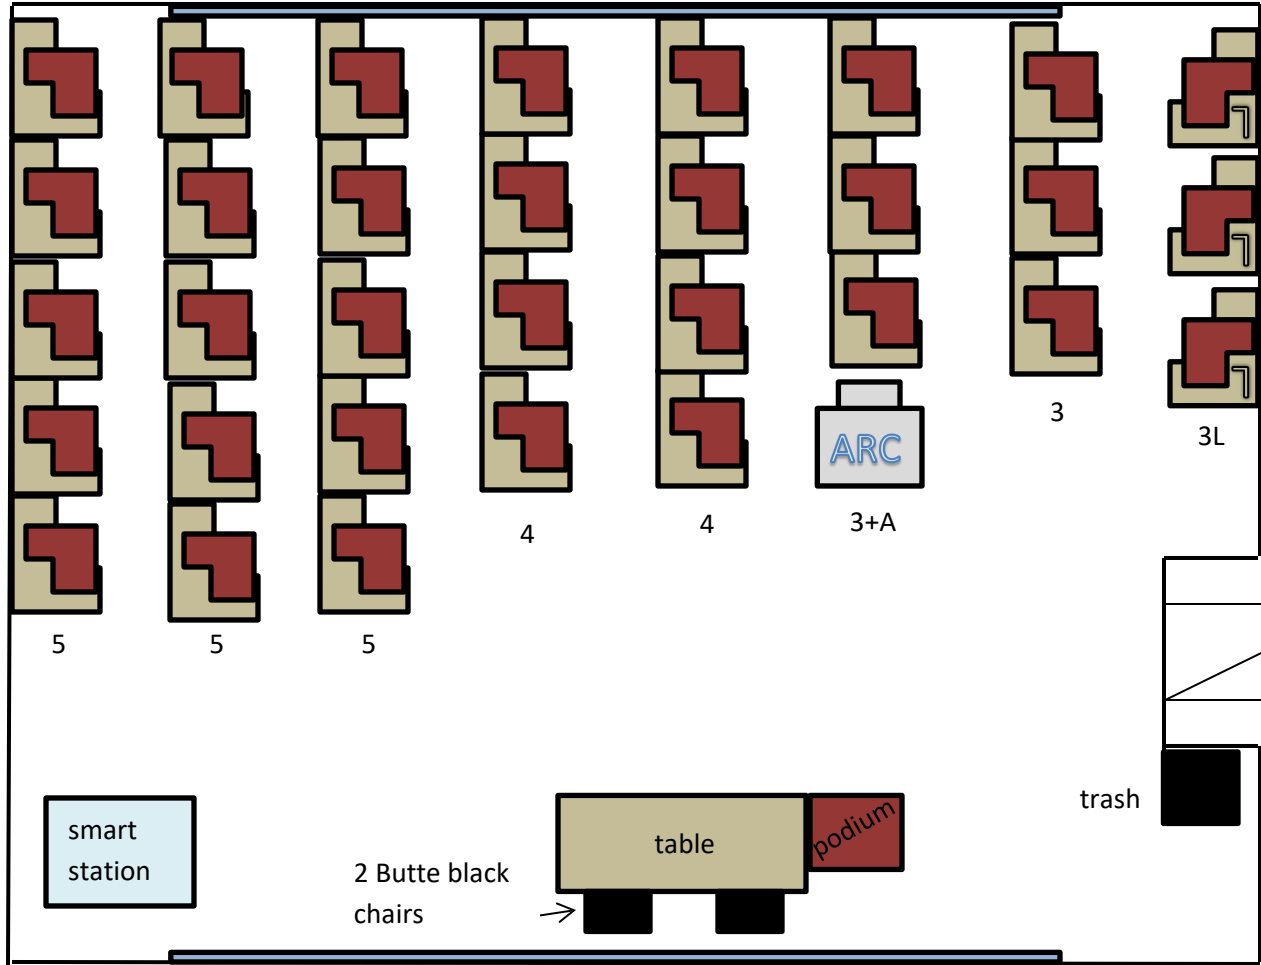

BUTE 309

Capacity: 33

29 tablet style armchairs — red plastic

3 left-handed tablet style armchairs — red

1 ARC Station — gray desk with white/gray chair

FRONT

Last Updated: 03/20/2018