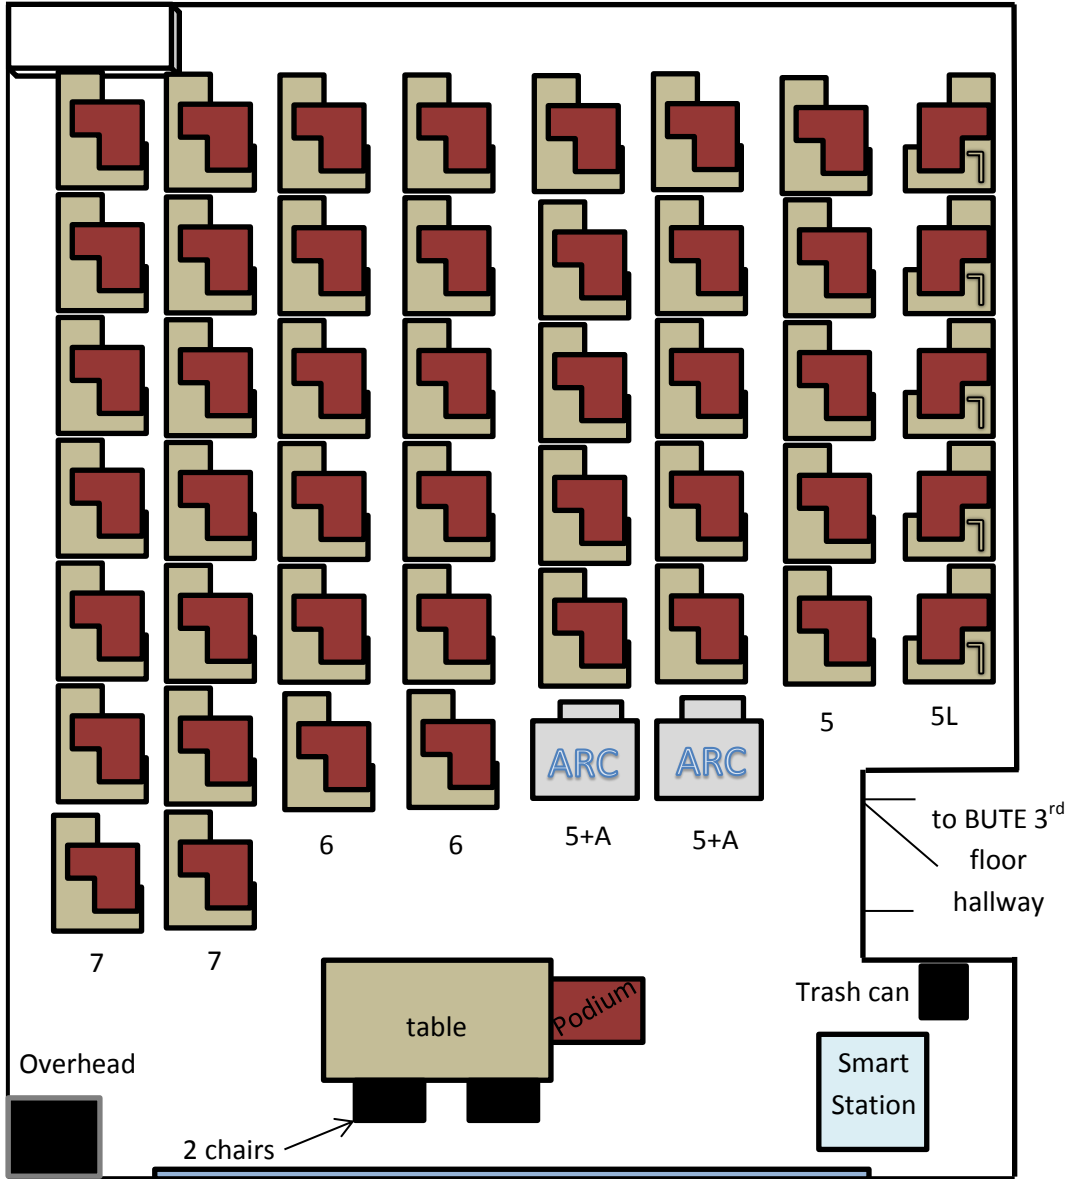

BUTE 319

Capacity: 48

41 tablet style armchairs – red plastic

5 left-handed tablet style armchairs – red plastic

2 ARC Stations – gray desk with white/gray chair

FRONT

Last Updated: 08/05/2014