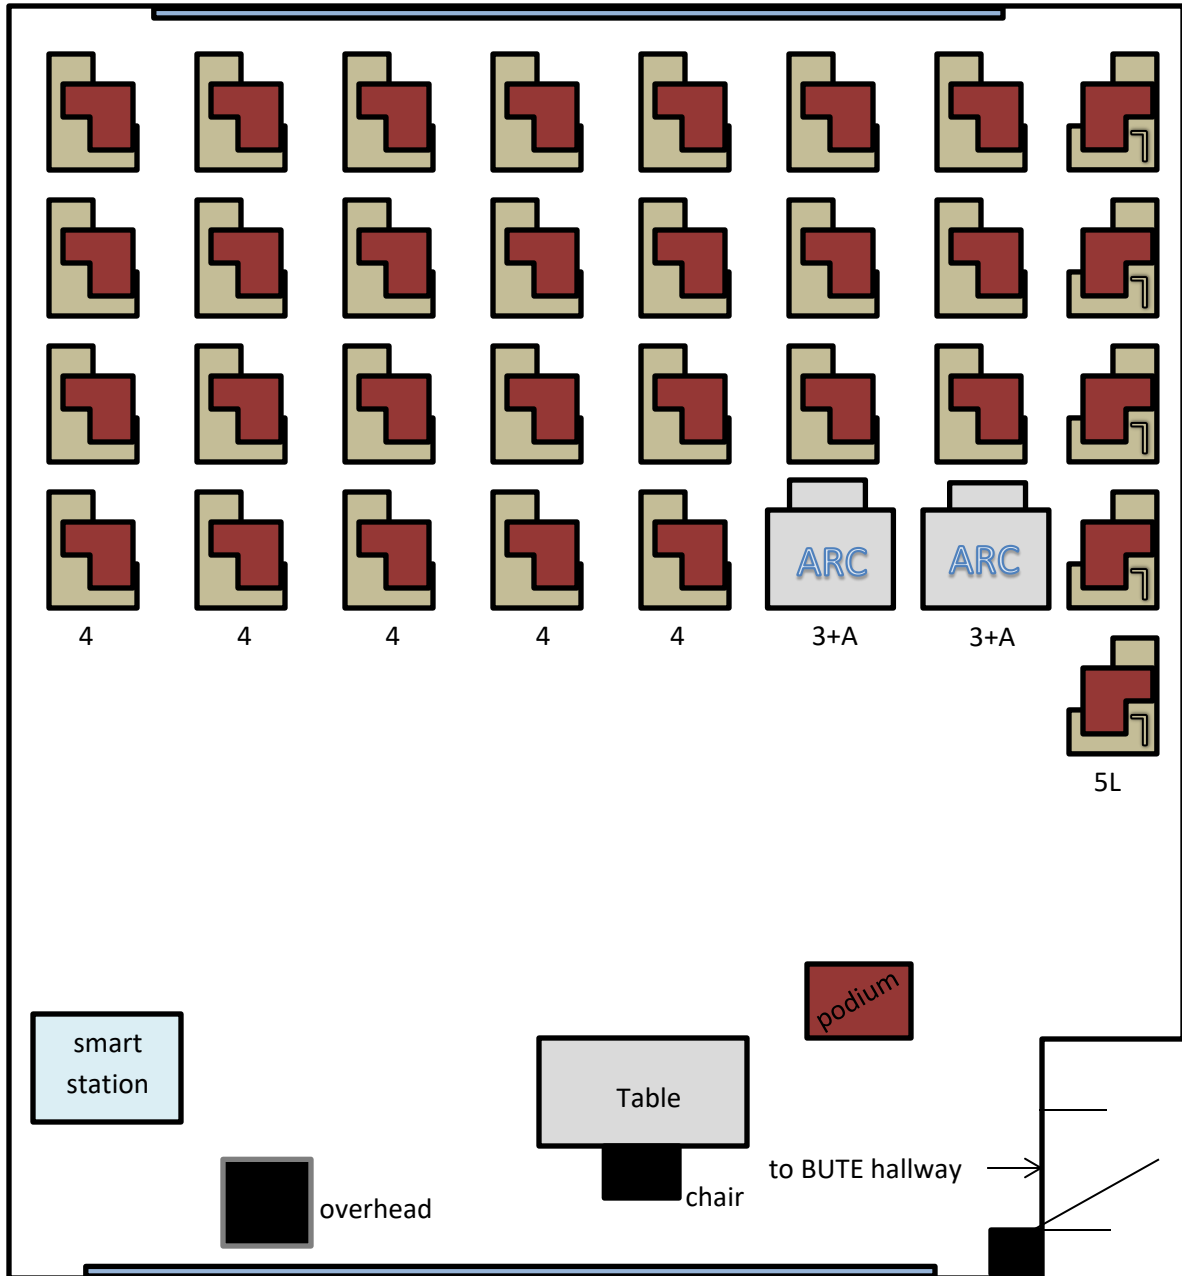

BUTE 321

Capacity: 33

26 tablet style armchairs—red plastic

5 left-handed tablet style armchair—red plastic

2 ARC Station — gray desk with white/gray chair

FRONT

Last Updated: 03/23/2018