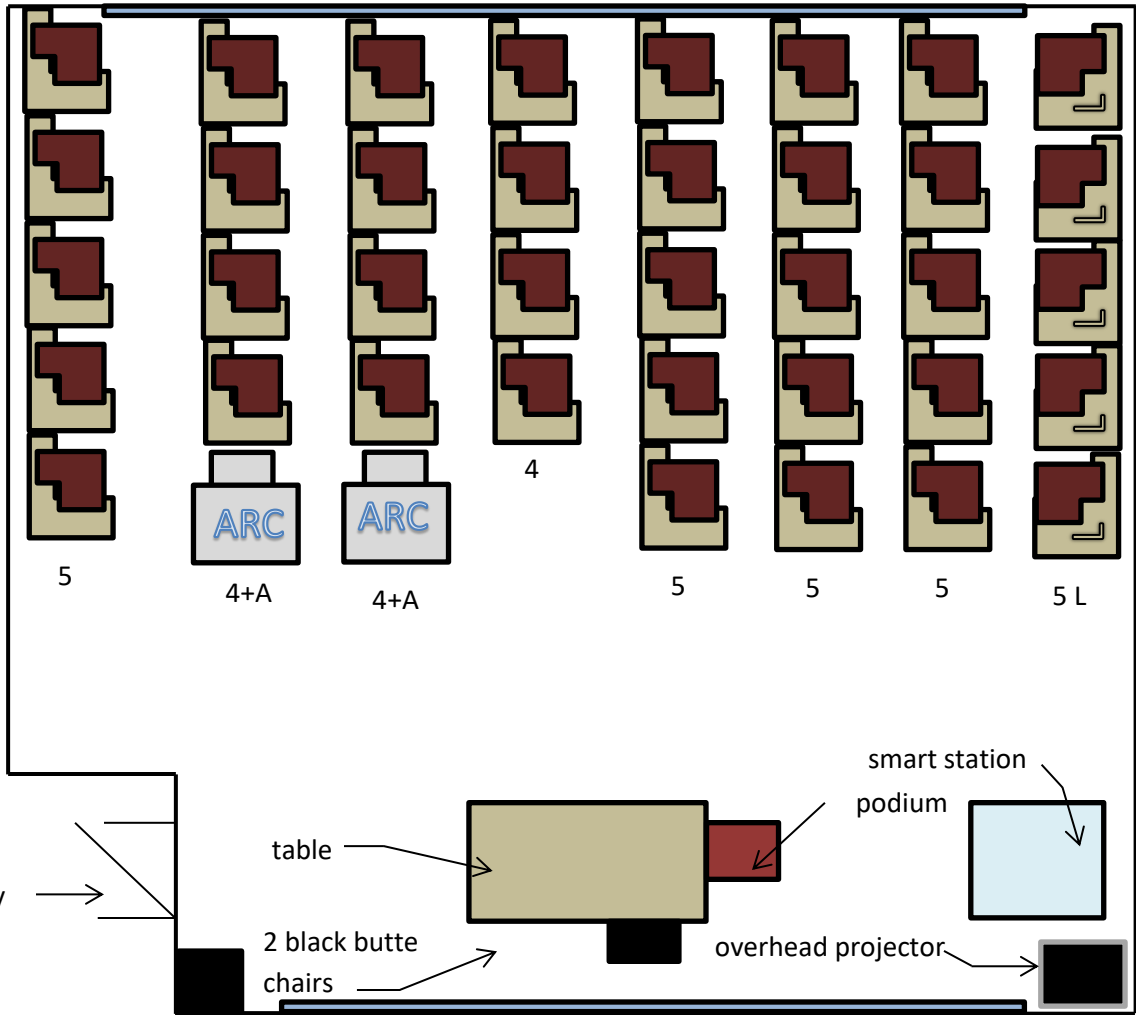

BUTE 323

Capacity: 39

32 tablet style armchairs—red plastic

2 ARC Station—gray desk with white/gray chair

to BUTE hallway

table

smart station

podium

2 black butte chairs

overhead projector

trash can

FRONT

Last Updated: 01/26/2022

5 tablet style armchairs—red plastic (left handed)