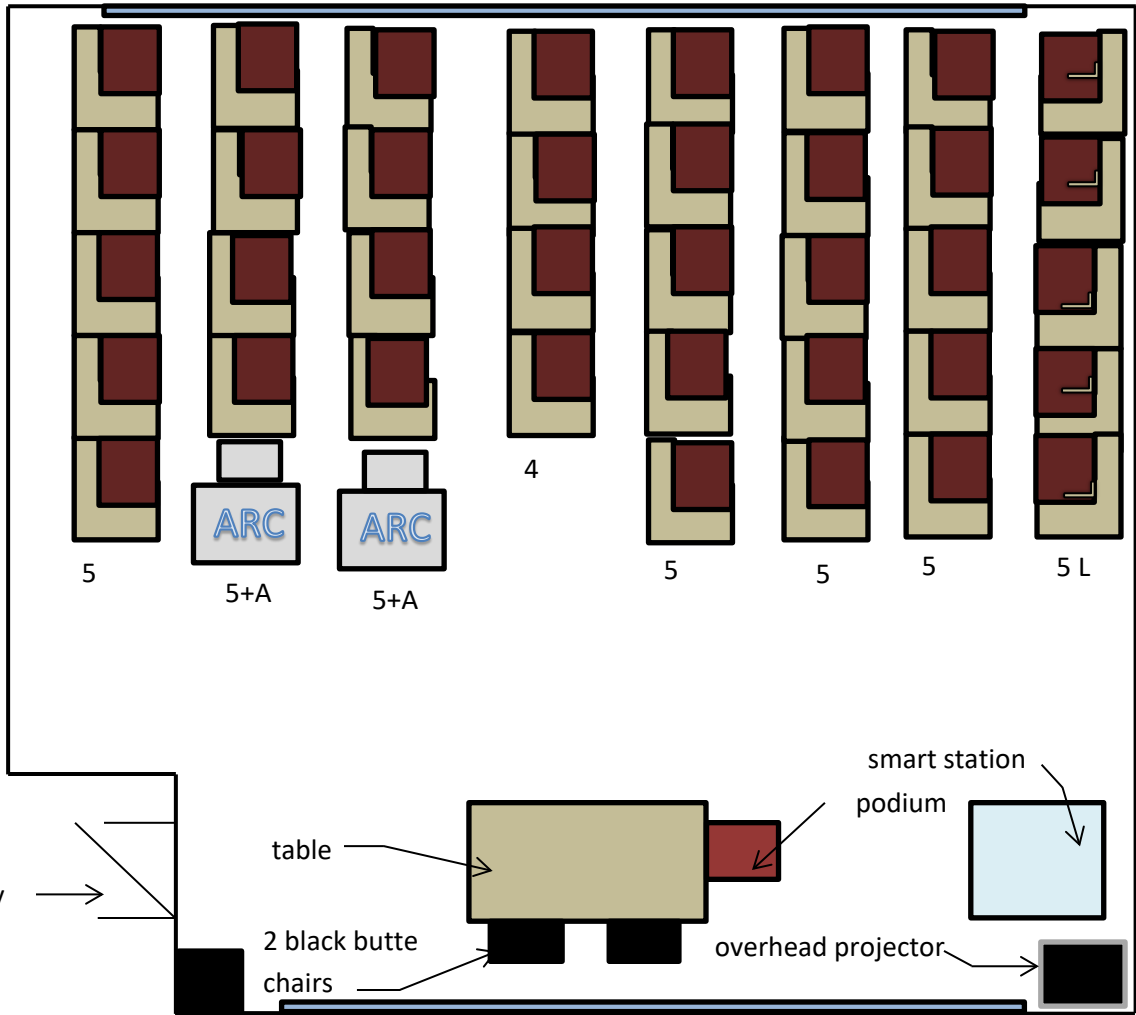

BUTE 323

Capacity: 39

32 tablet style armchairs—red plastic

2 ARC Station—gray desk with white/gray chair

to BUTE hallway

trash can

table

2 black butte chairs

smart station

podium

overhead projector

FRONT

Last Updated: 03/23/2018

5 tablet style armchairs—red plastic (left handed)