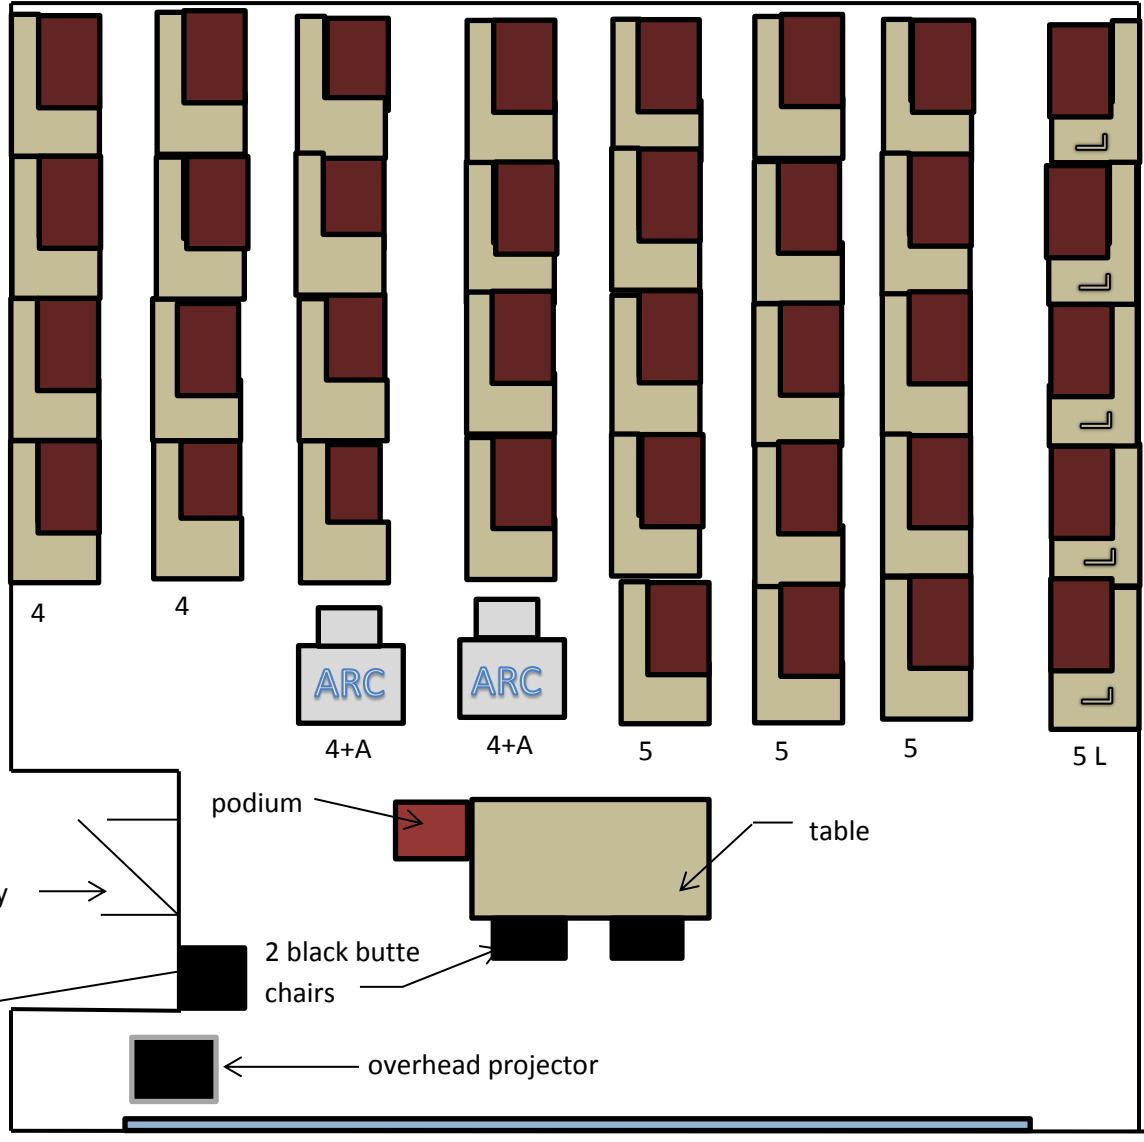

BUTE 325

Capacity: 38

31 tablet style armchairs—red plastic

2 ARC Station—gray desk with white/gray chair

FRONT

Last Updated: 01/14/2014

5 left-handed tablet style armchairs—varied colors