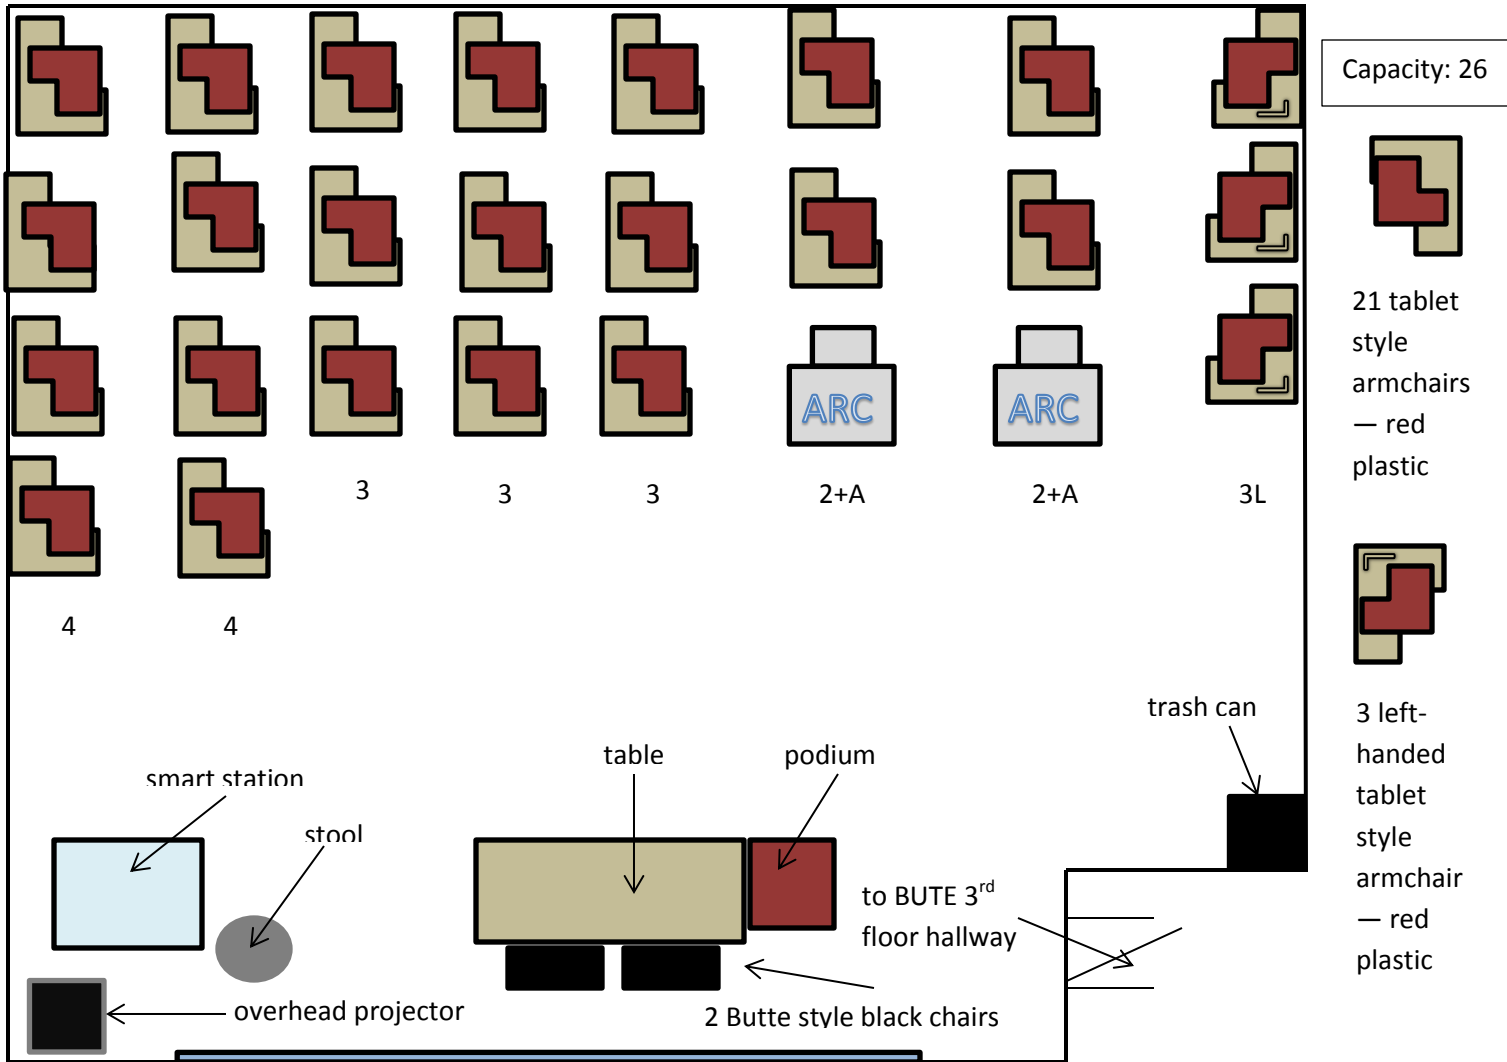

BUTE 327

FRONT

Last Updated: 08/05/2014

2 ARC Stations –gray desk with white/gray chair