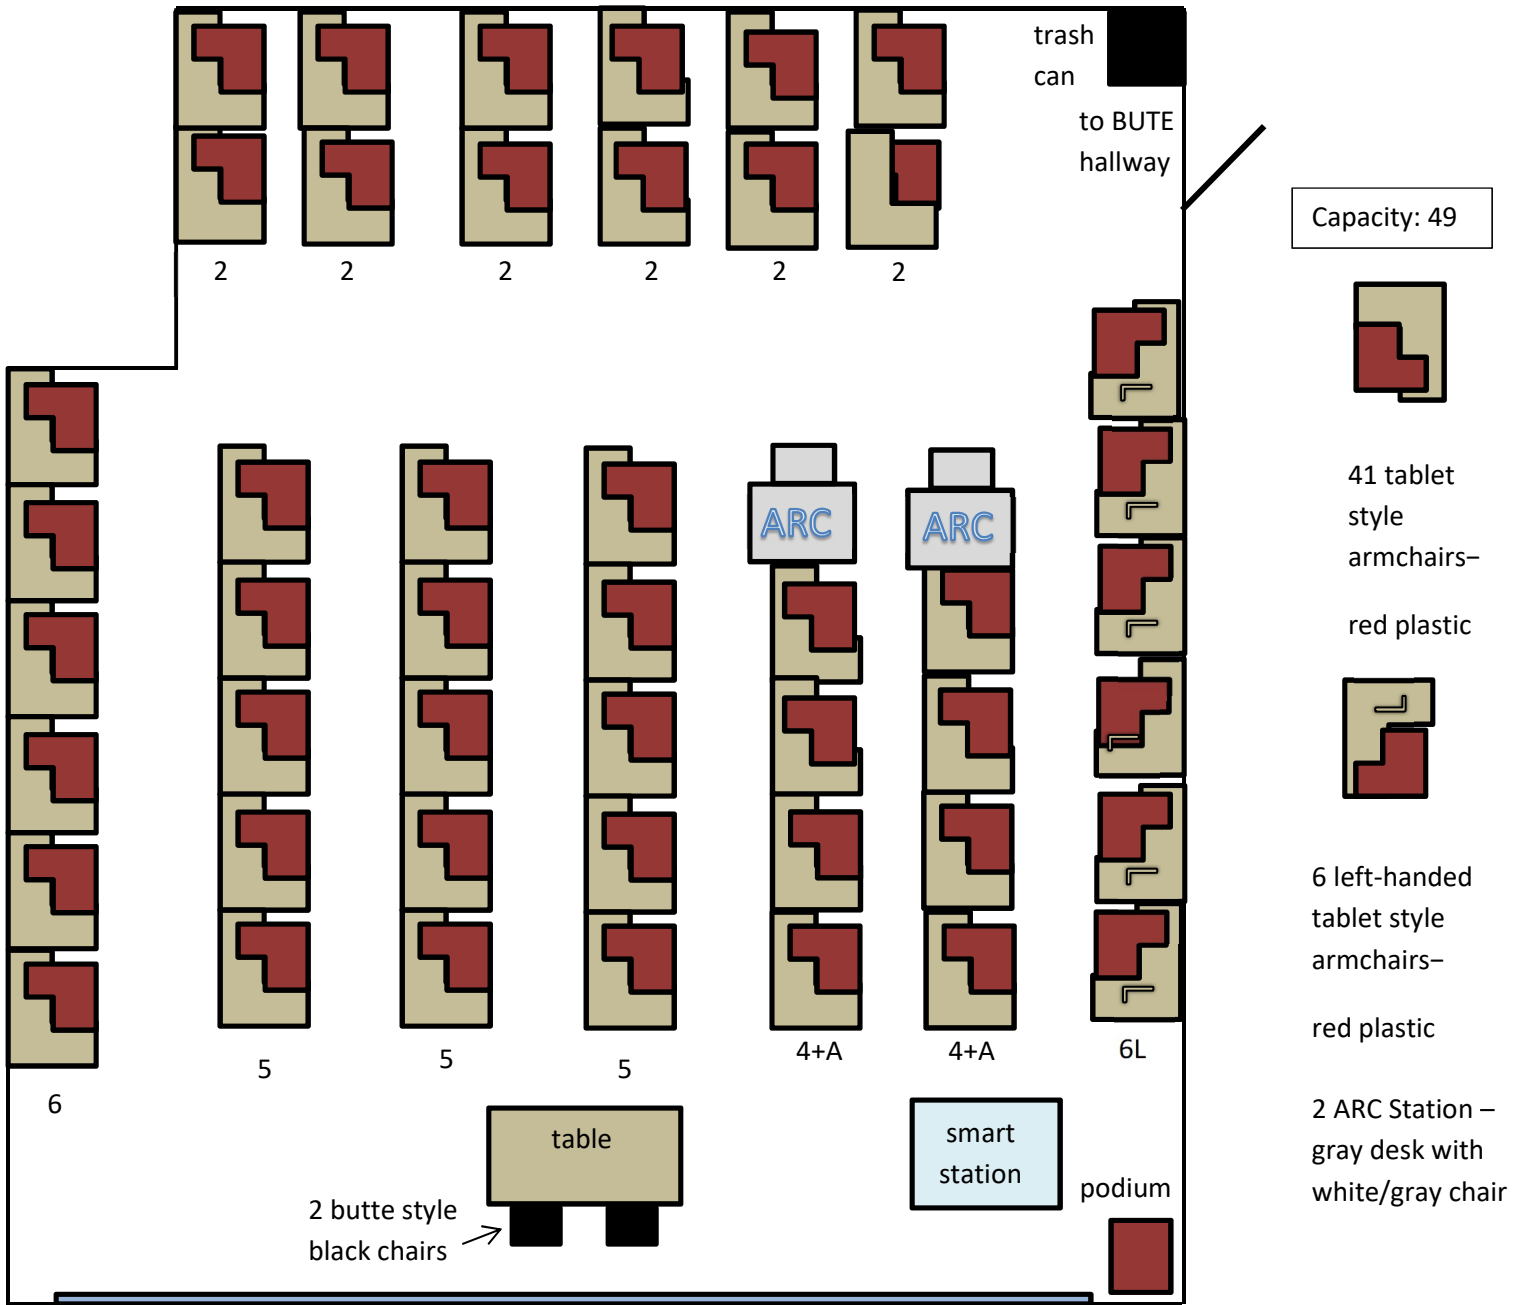

BUTE 329

FRONT

Last Updated: 03/15/2021