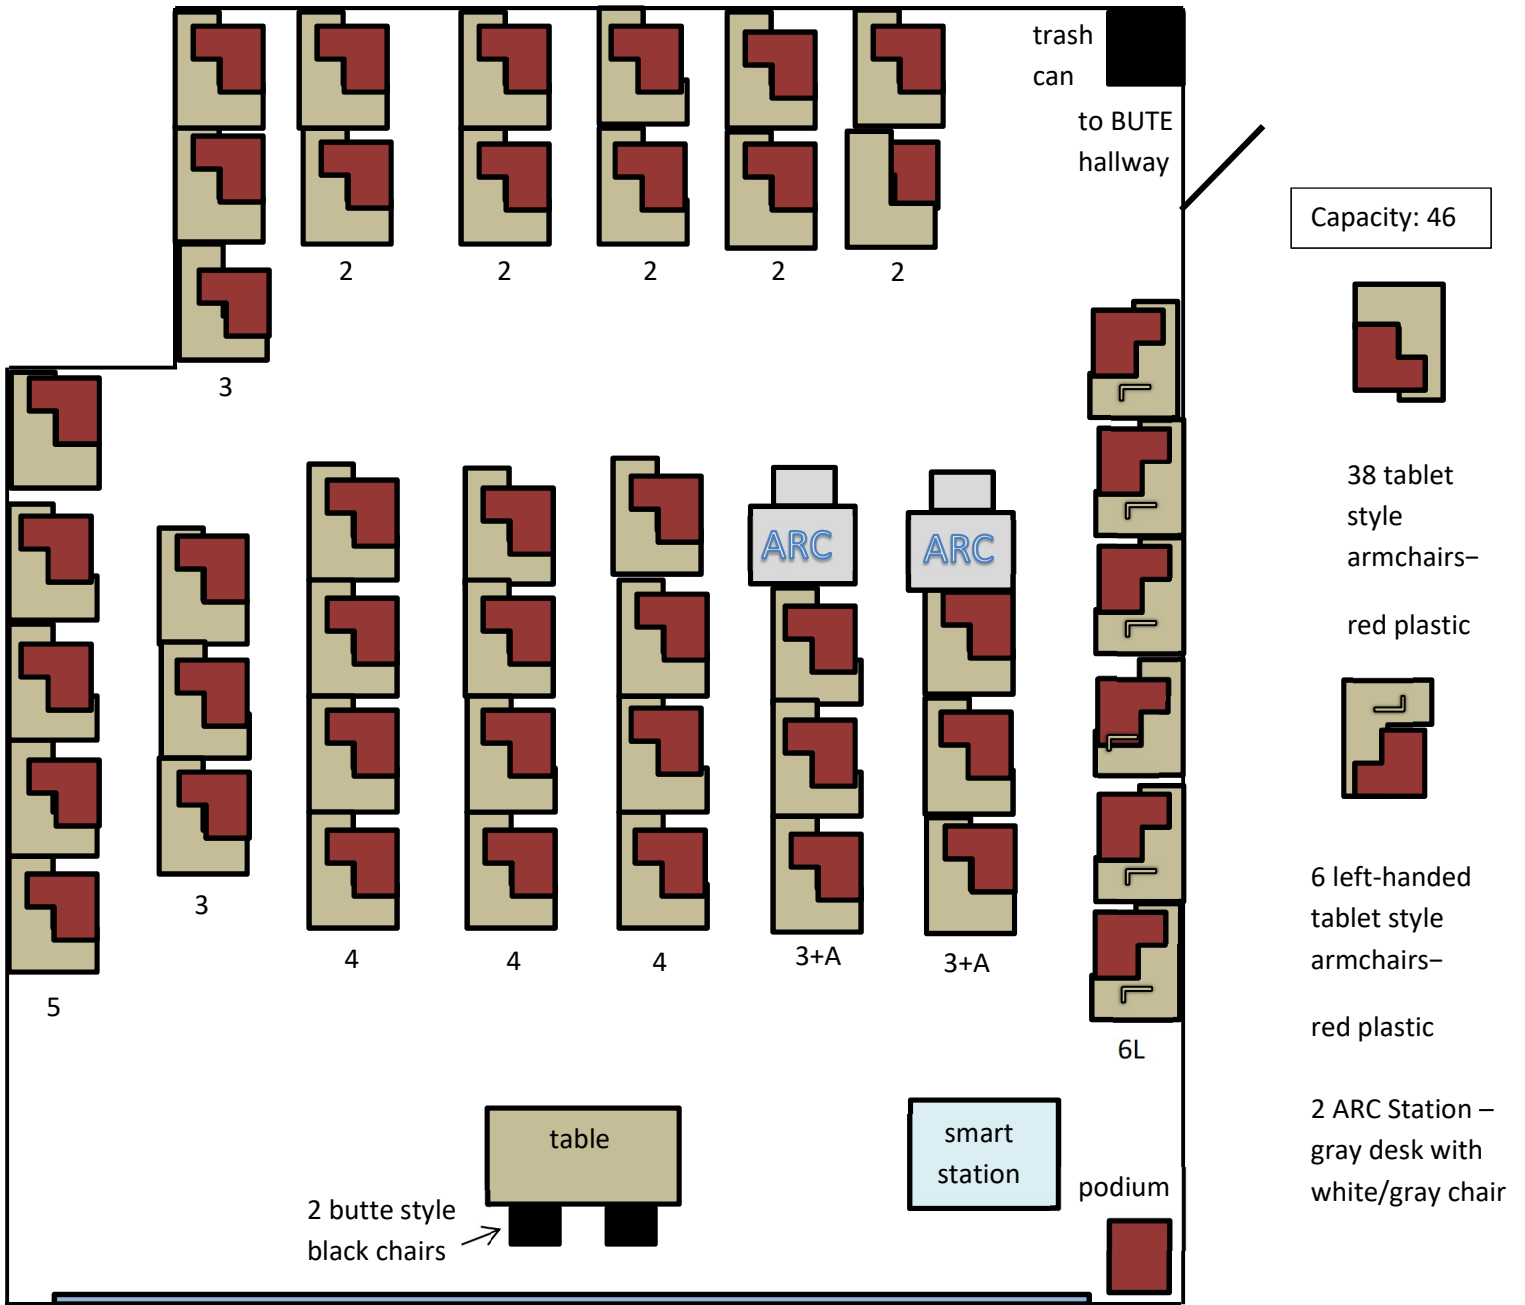

BUTE 329

FRONT

Last Updated: 05/26/2020