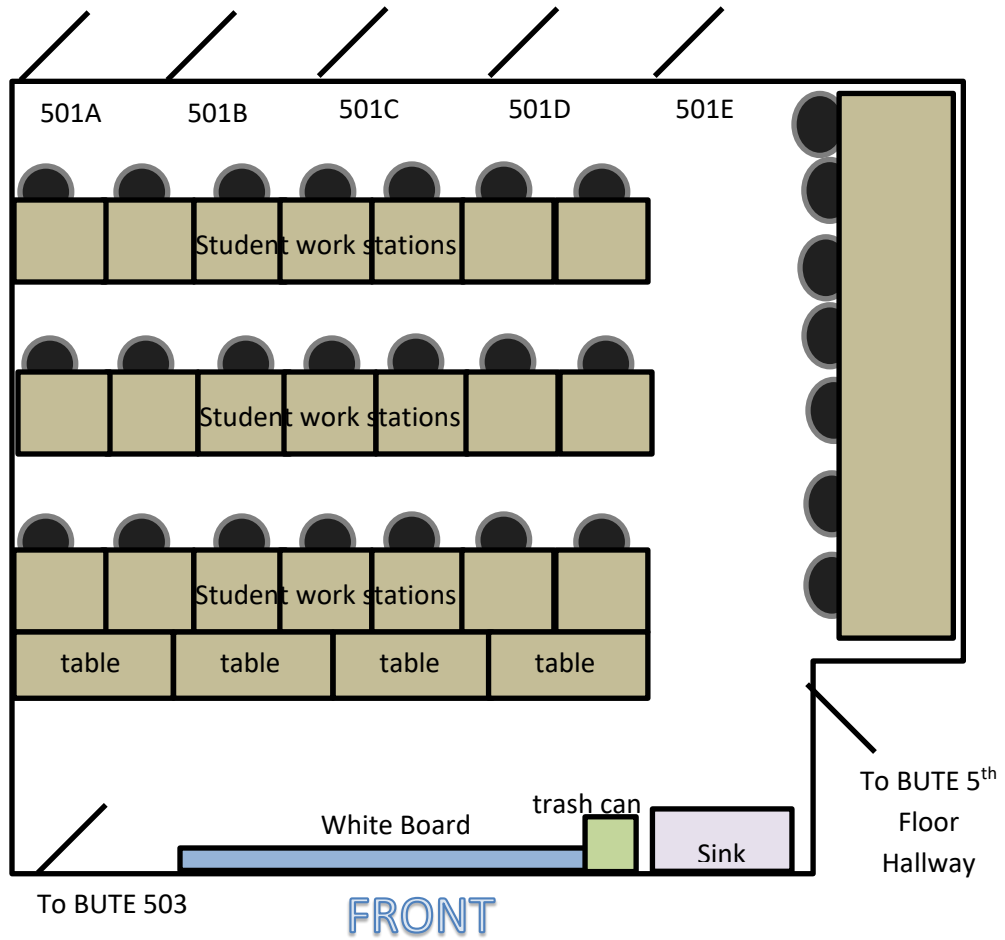

# BUTE 501

Last Updated: 03/23/2018

● 28 – Adjustable office chairs – Black cushioned

Capacity: 28