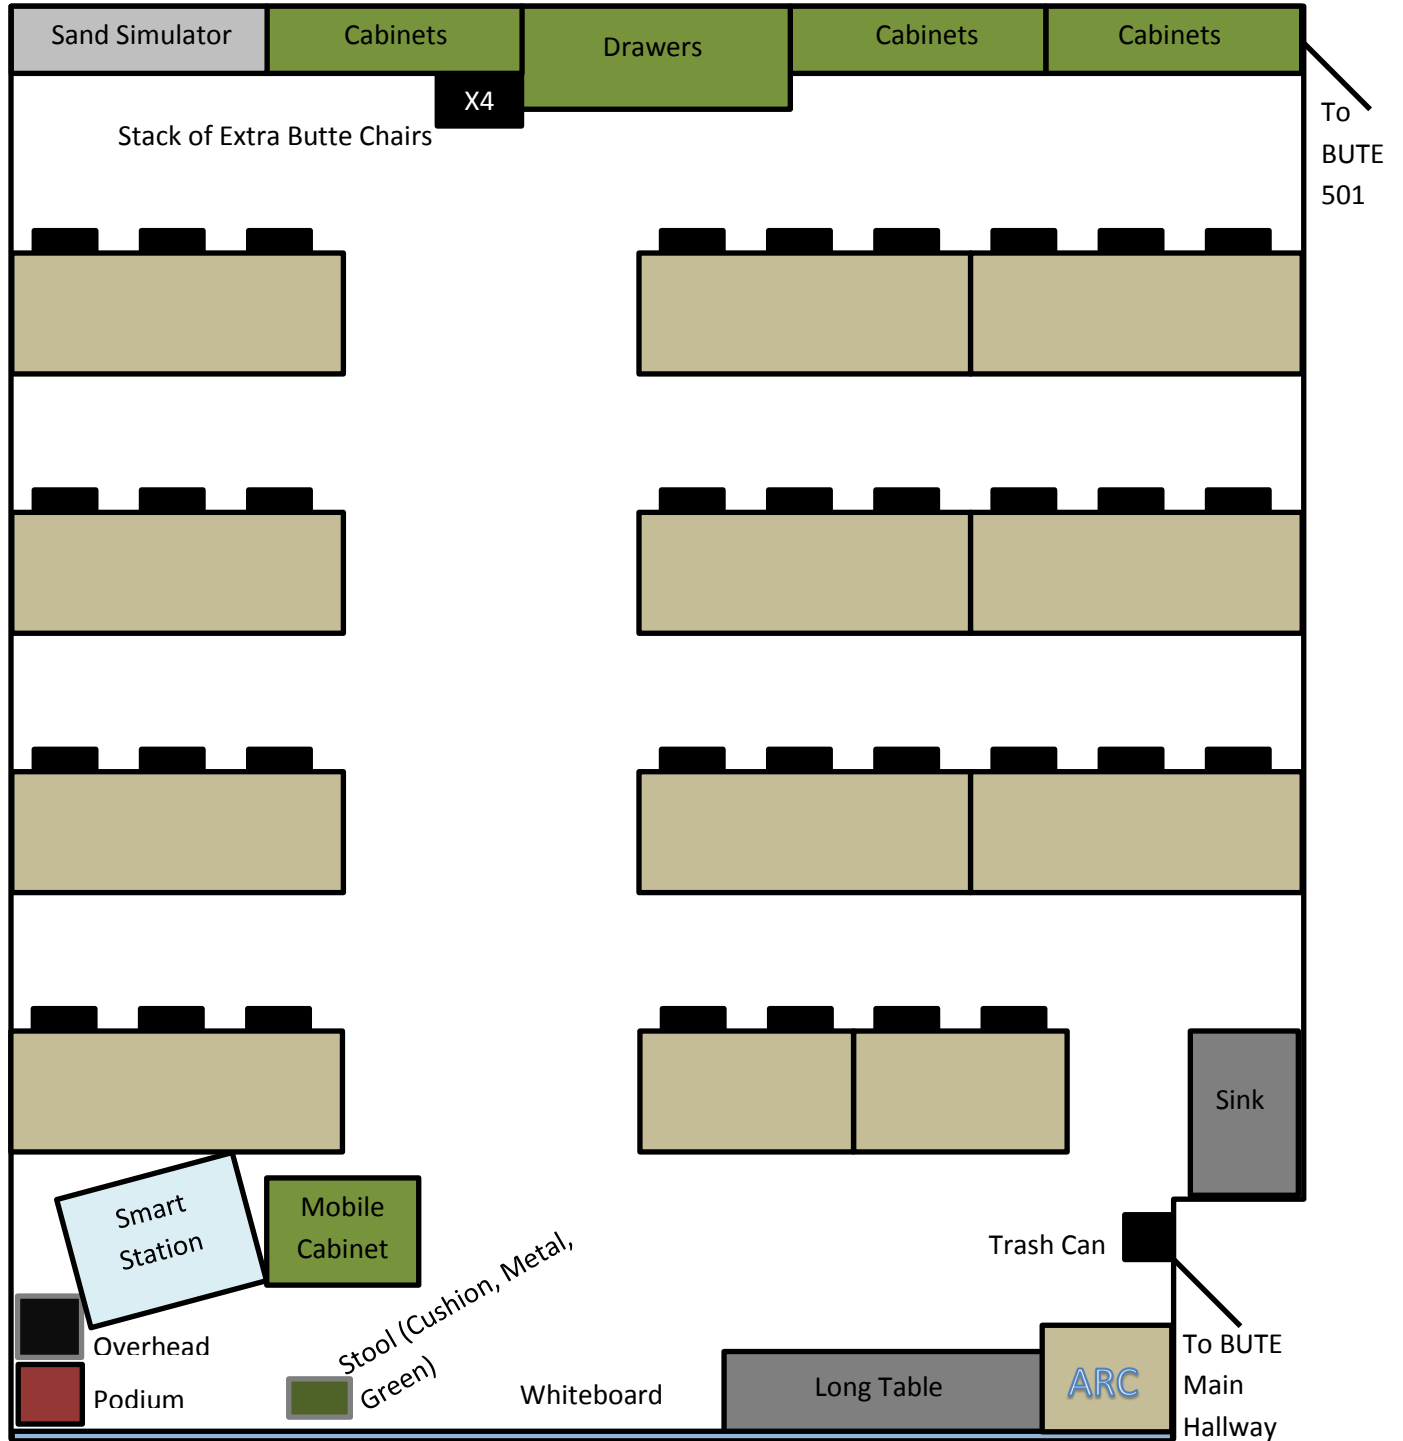

BUTE 503

FRONT

Last Updated: 04/25/2014

34 Butte Chairs (Plastic, Metal, Black)

Capacity: 34