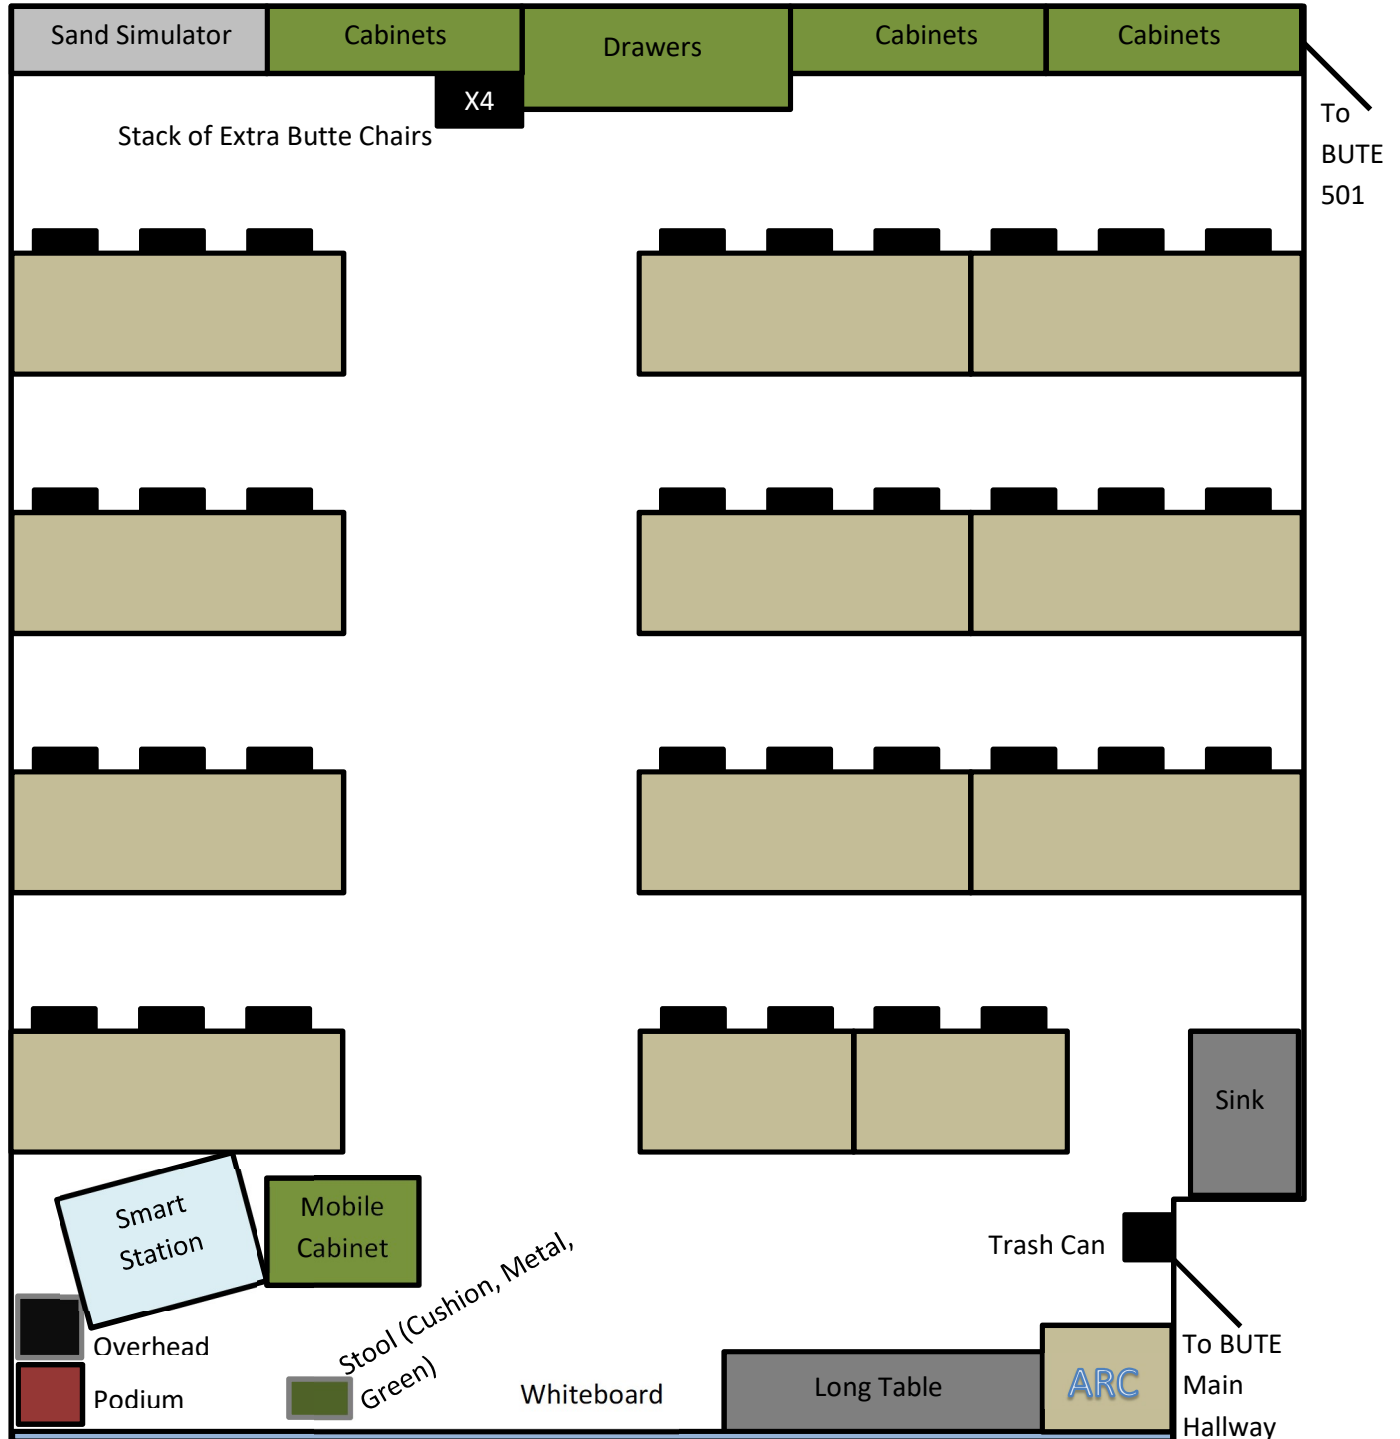

BUTE 503

FRONT

Last Updated: 04/25/2014

 34 Butte Chairs (Plastic, Metal, Black)

Capacity: 34