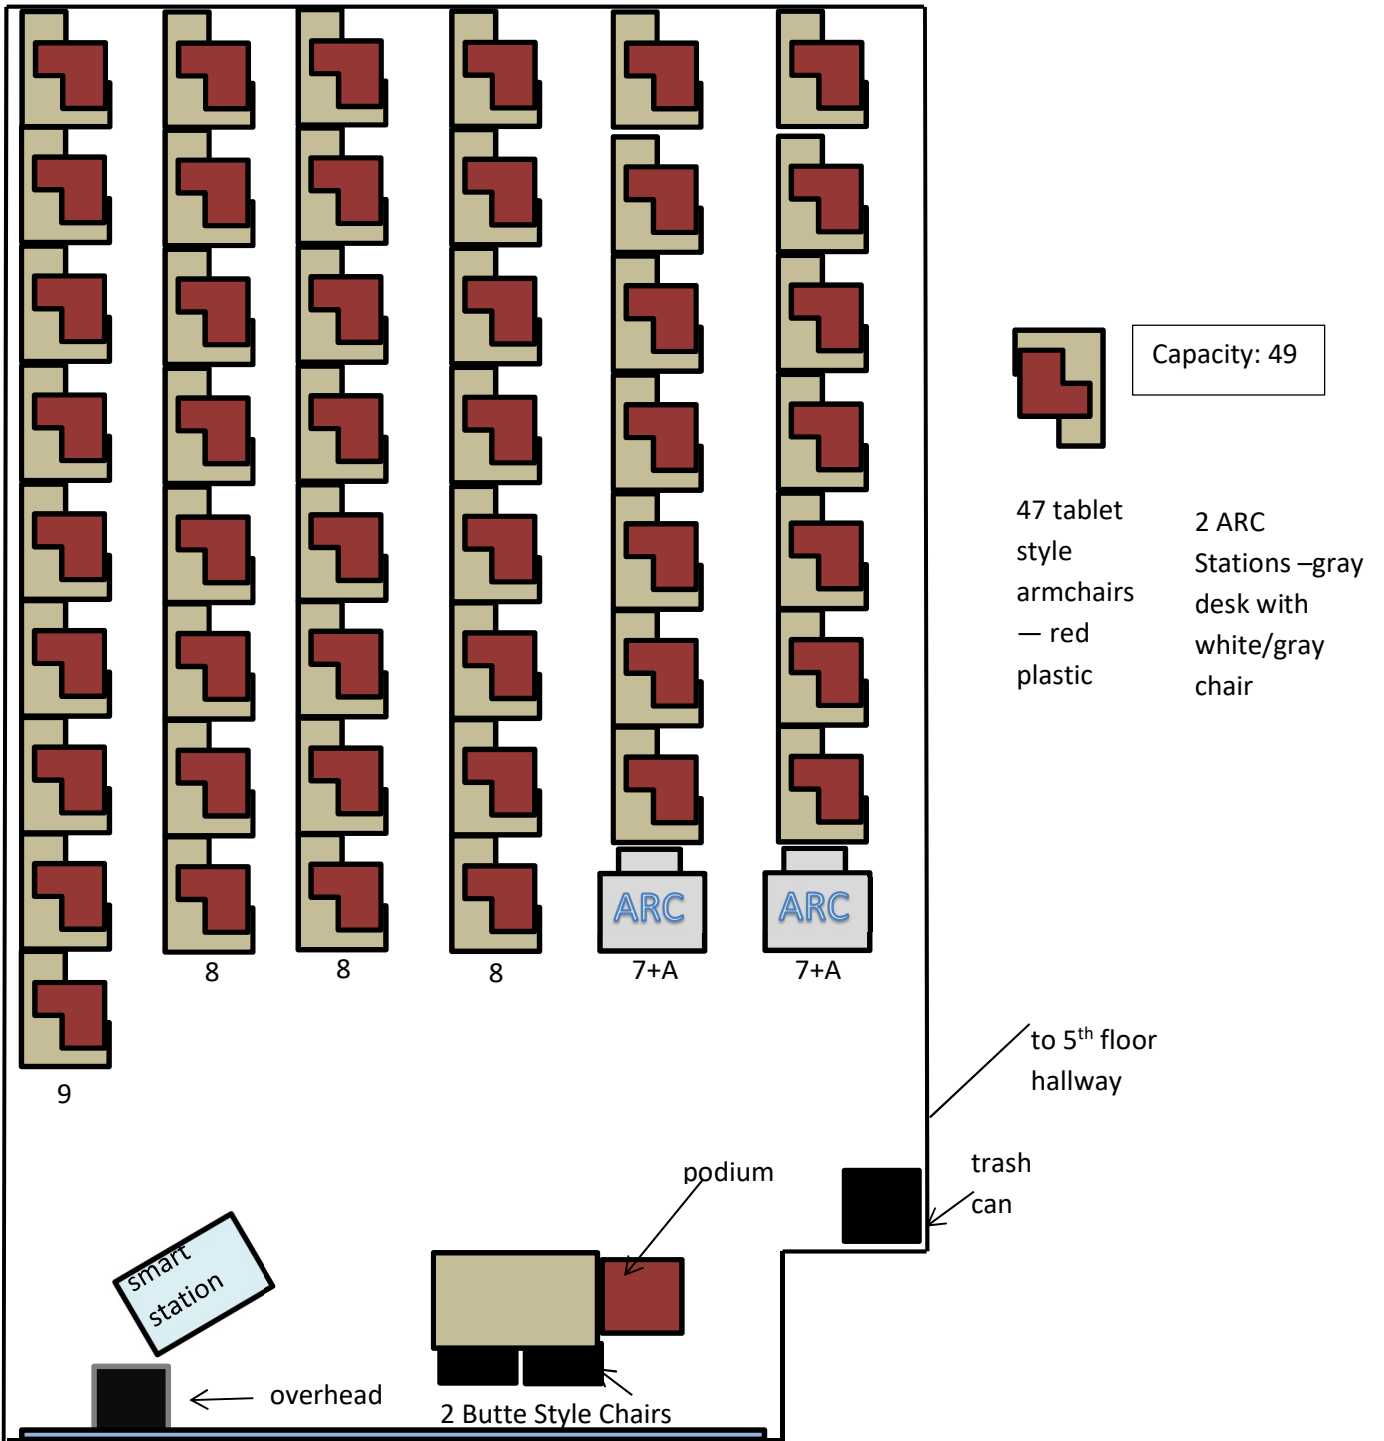

BUTE 505

FRONT

Last Updated: 07/08/2021