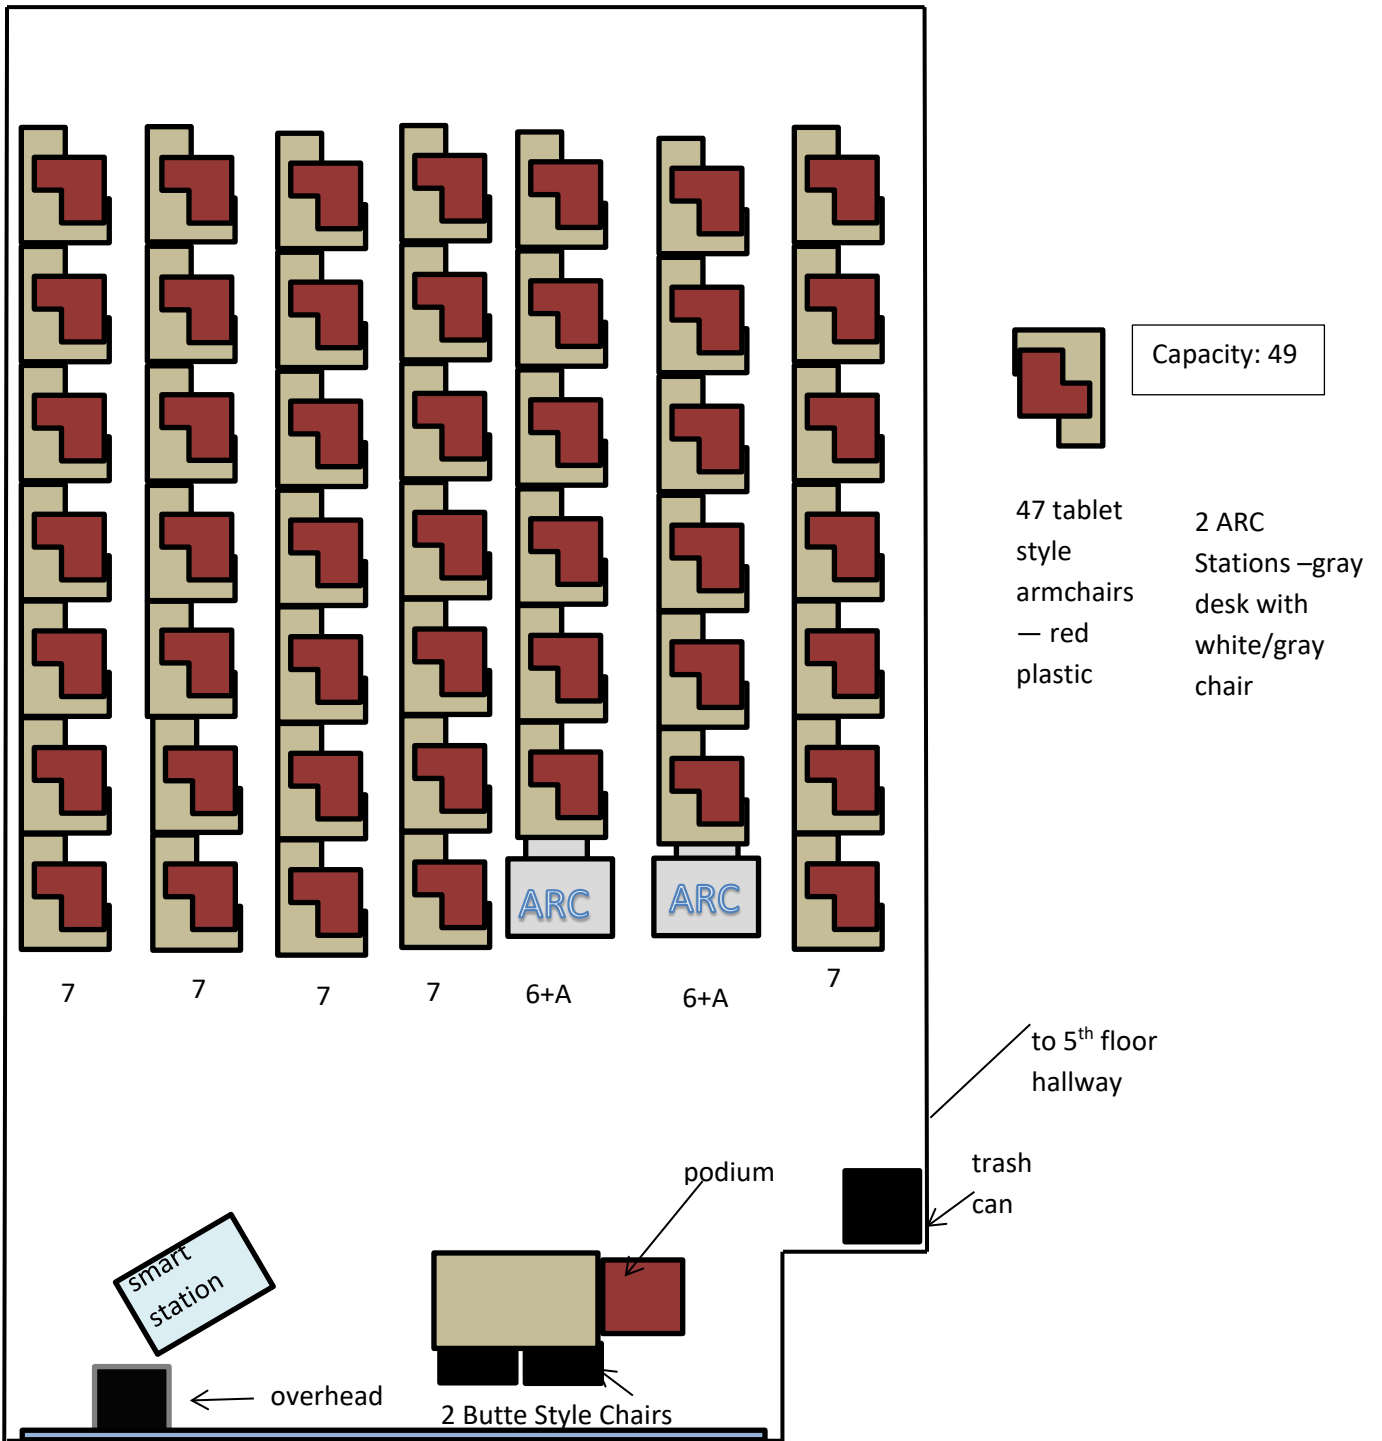

BUTE 505

FRONT

Last Updated: 03/23/2018