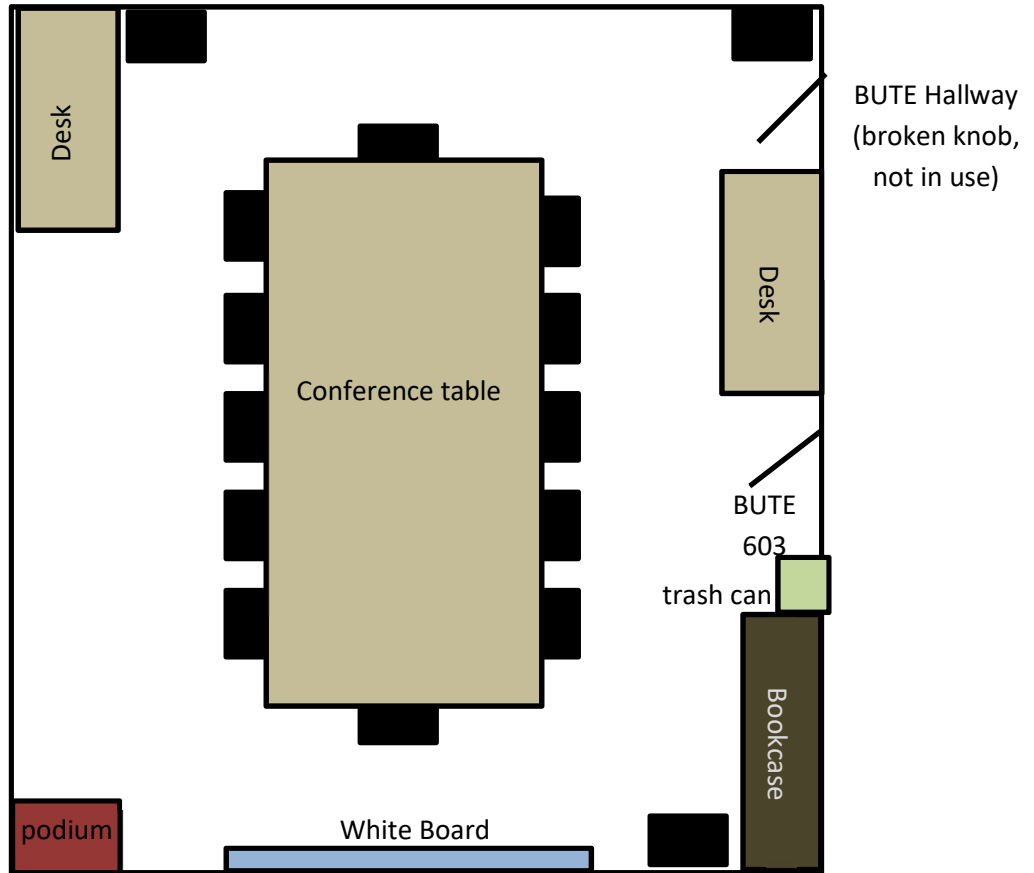

BUTE 601

Capacity: 12
Seats: 15

FRONT

Last Updated 04/06/20

■ 15 - Padded, fabric, plastic, black