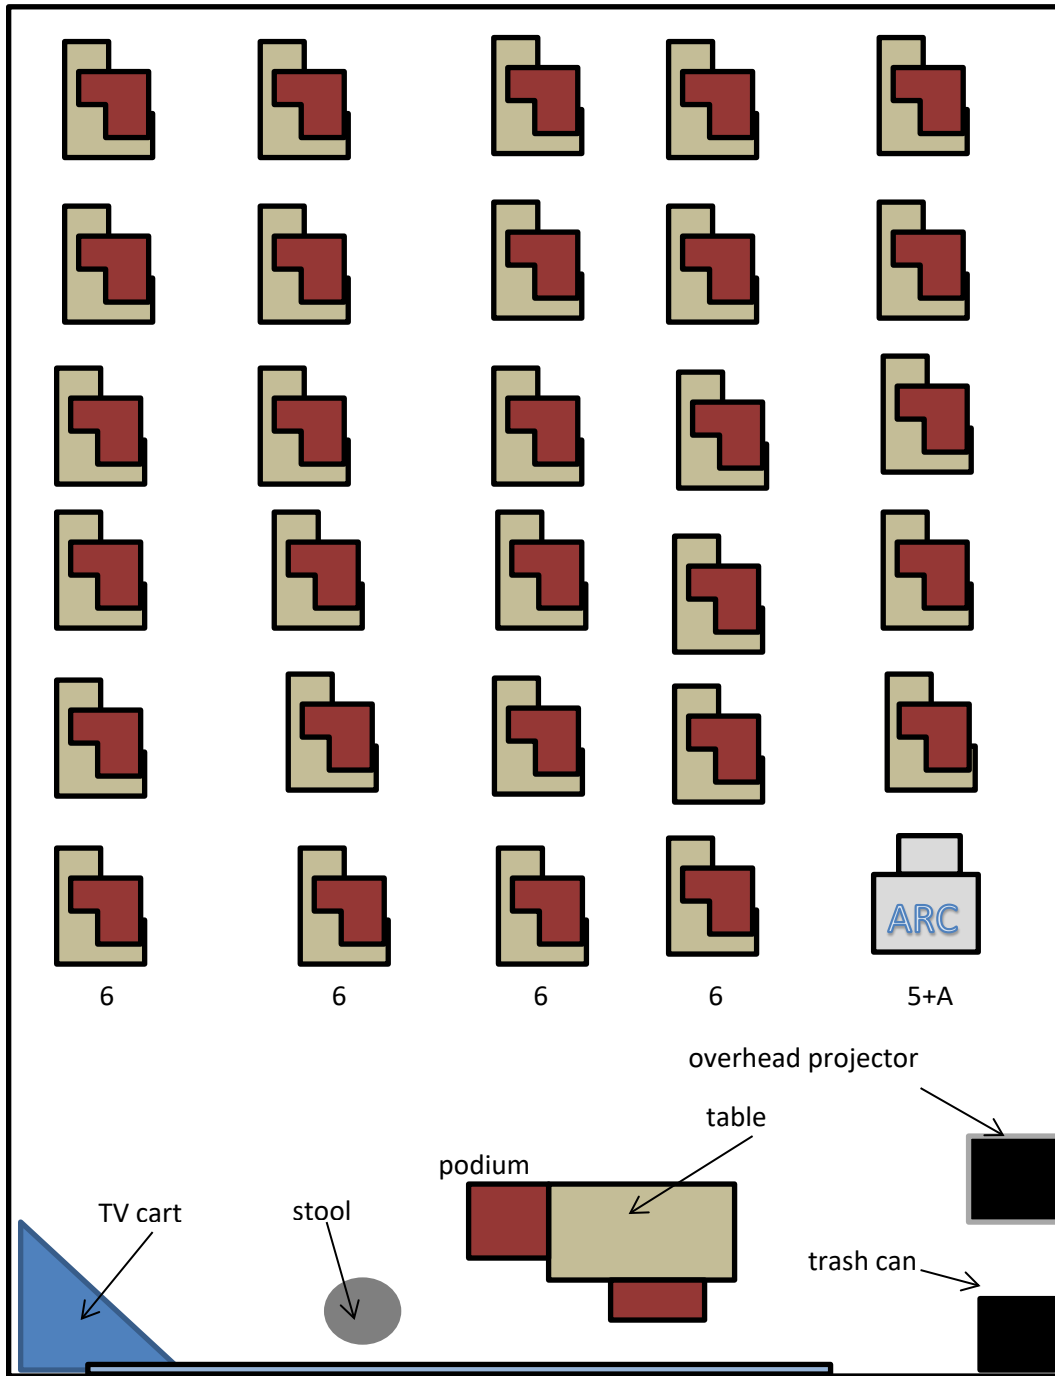

BUTE 709

Capacity: 30

29 tablet style armchairs— red plastic

1 ARC Station – gray desk with white/gray chair

6

6

6

6

5+A

overhead projector

table

podium

TV cart

stool

trash can

FRONT