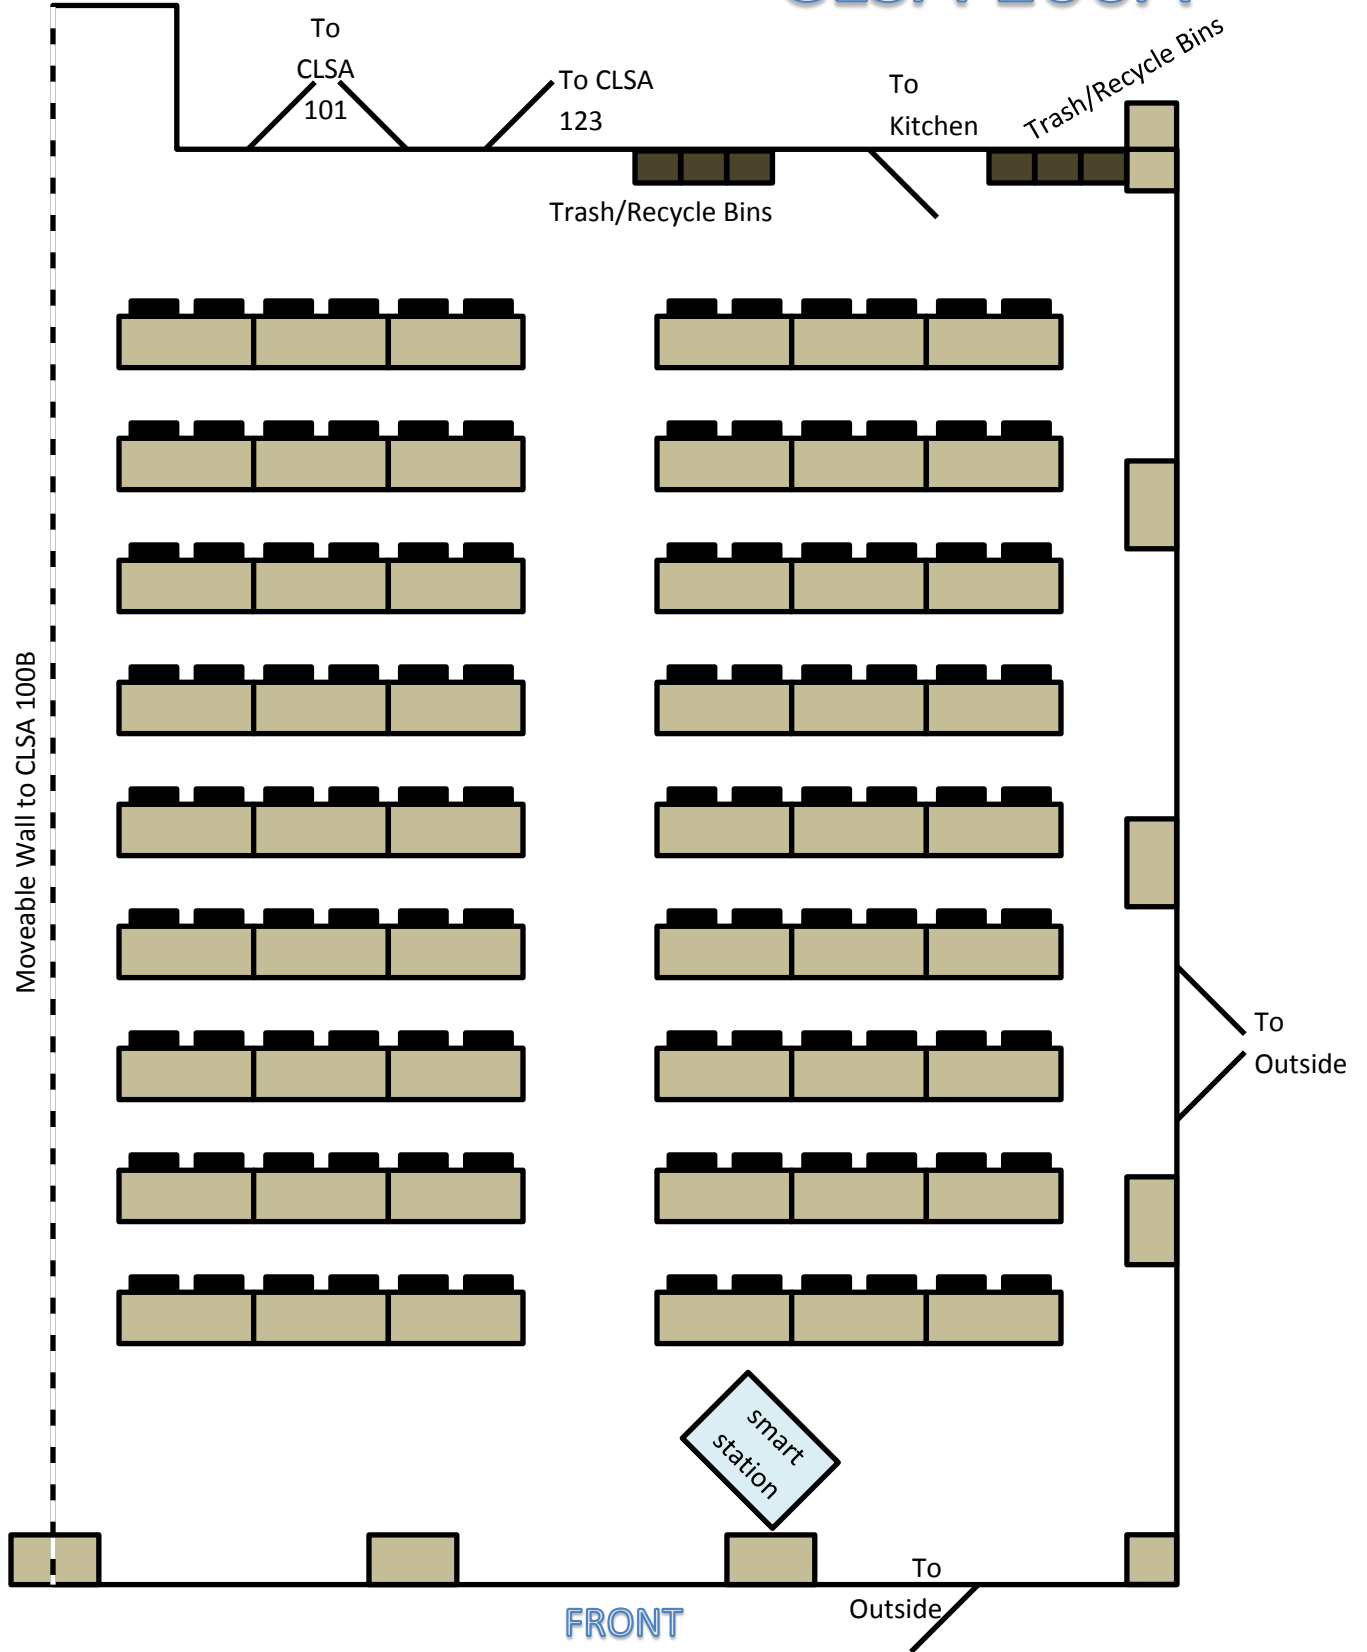

CLSA 100A

Last Updated: 03/23/2018

■ 108 Chairs (Soft Seats, Black)

Capacity: 108