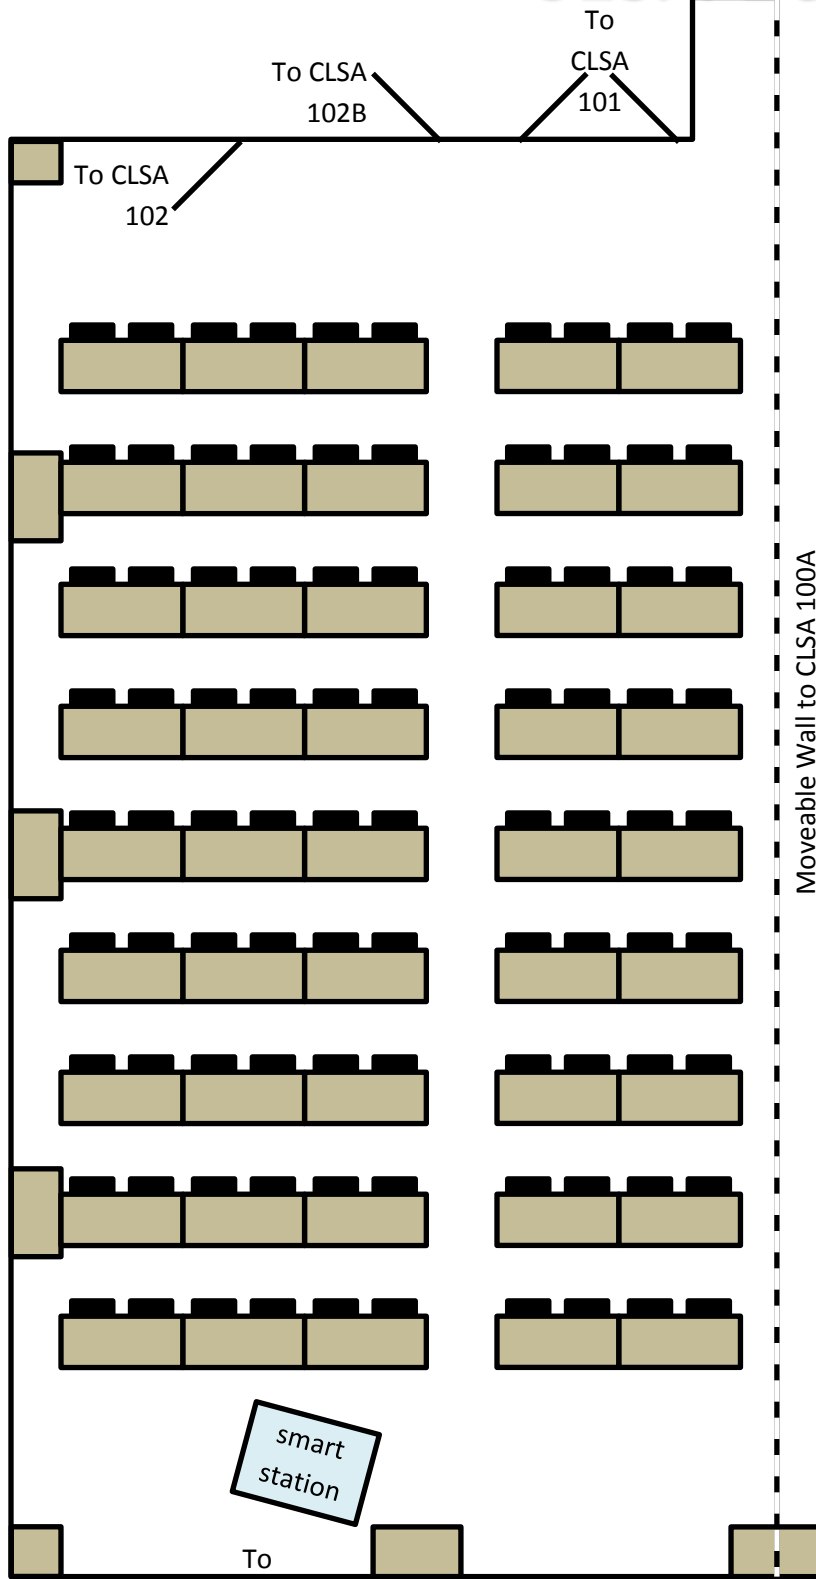

CLSA 100B

Last Updated: 03/23/2018

■ 90 Chairs (Soft Seats, Black)

Capacity: 90