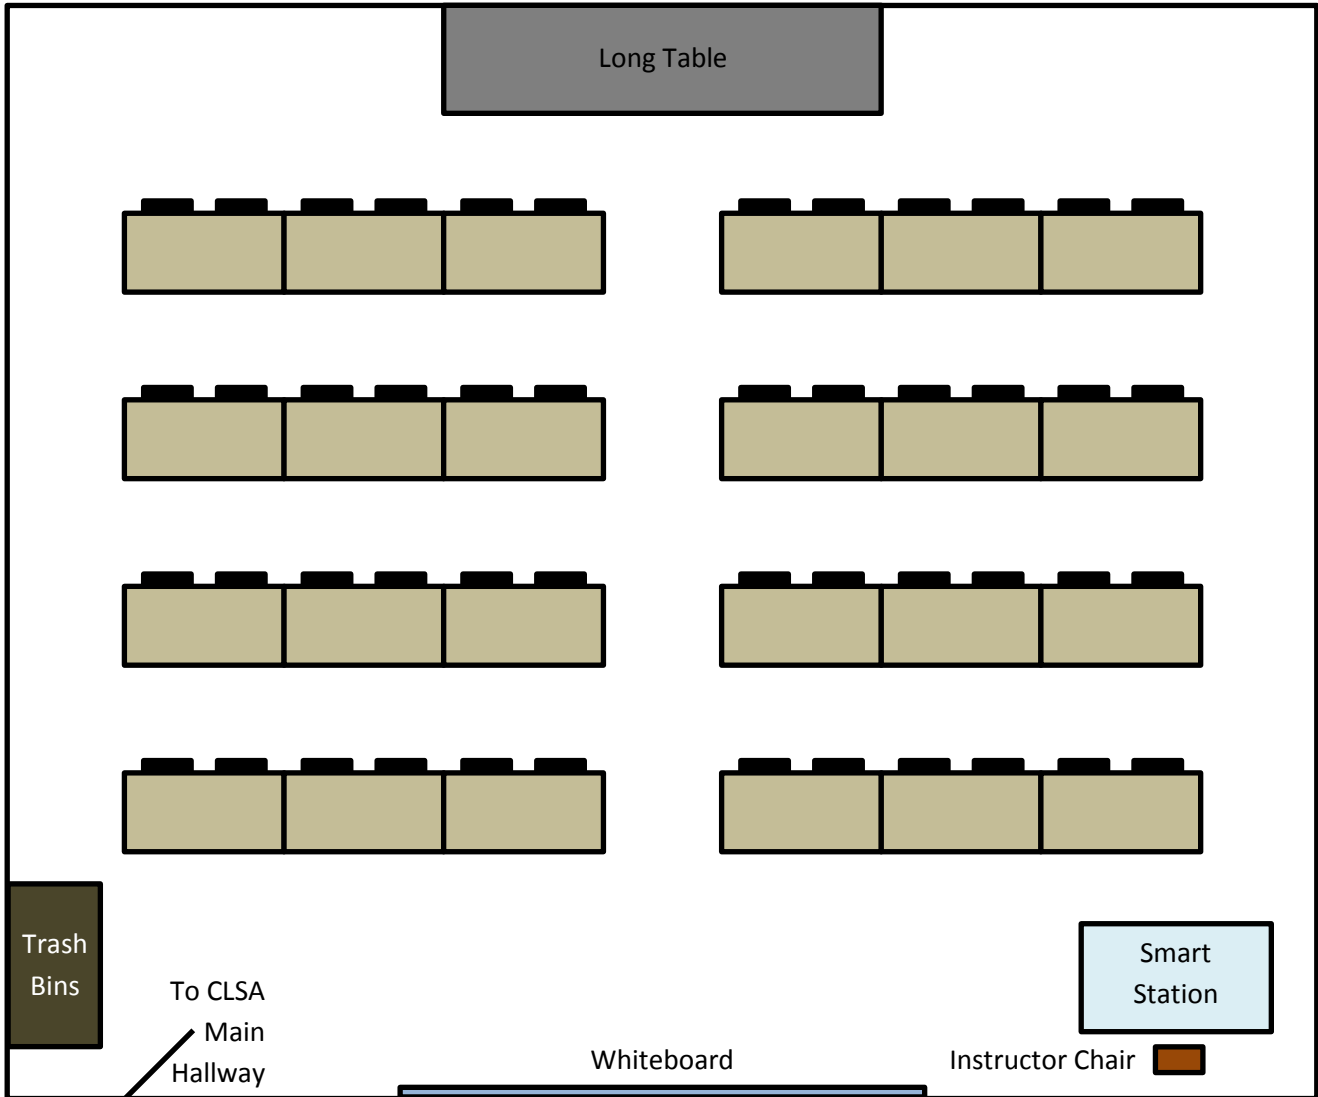

CLSA 110

FRONT

Last Updated: 03/23/2018

■ 48 Chairs (Cushion, Plastic, Metal, Black)

Capacity: 48