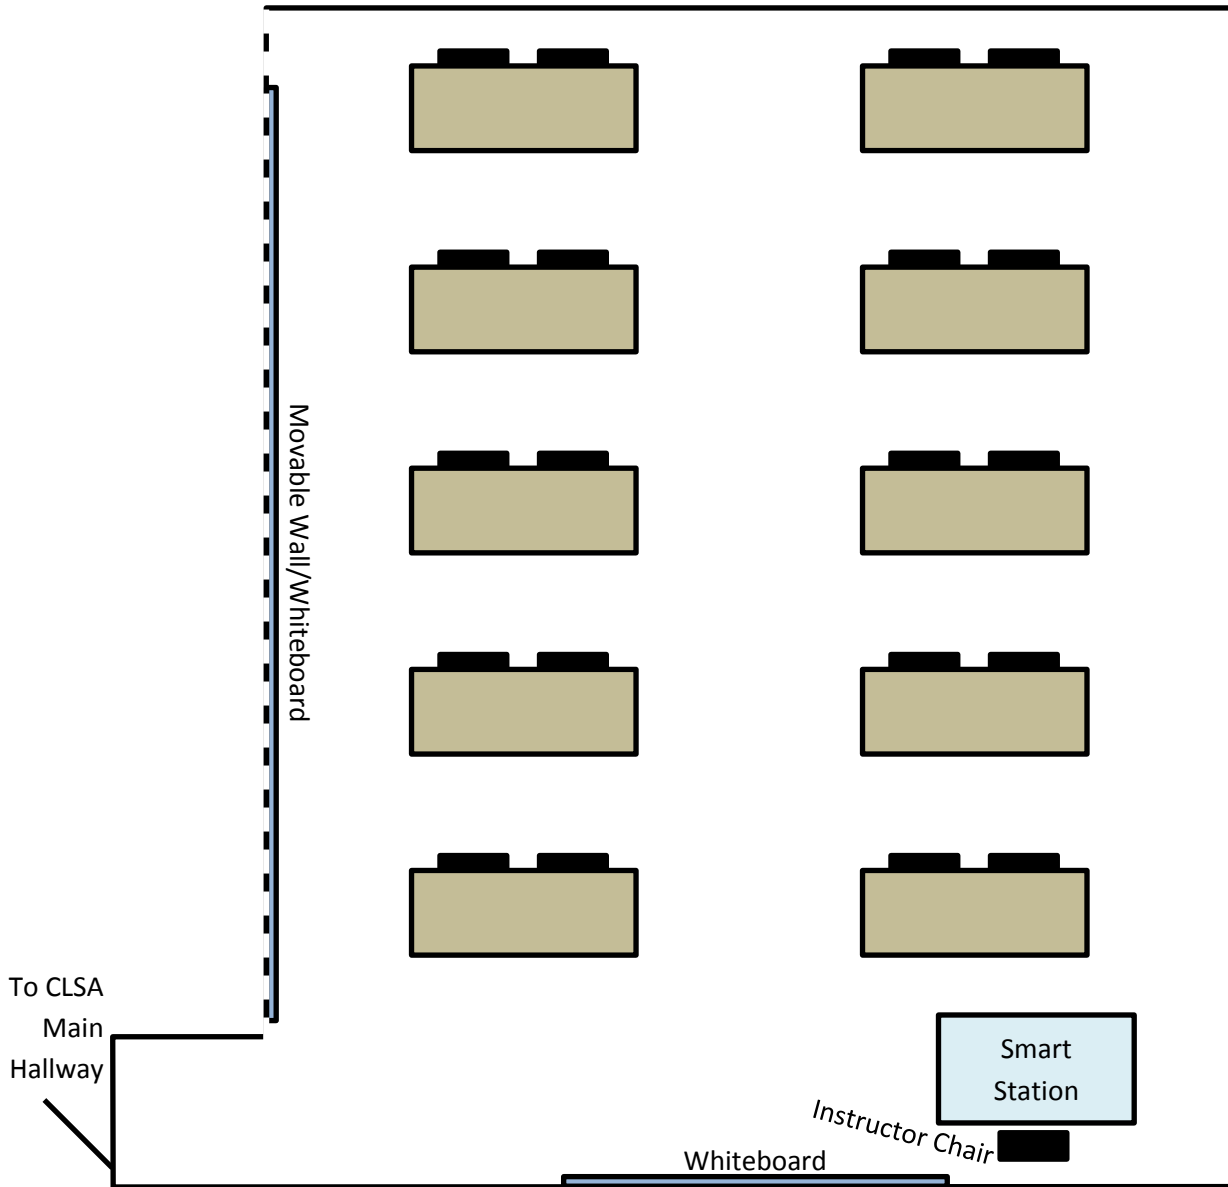

# CLSA 111

FRONT

Last Updated: 03/23/2018

■ 20 Chairs (Cushion, Plastic, Metal, Black)

Capacity: 20