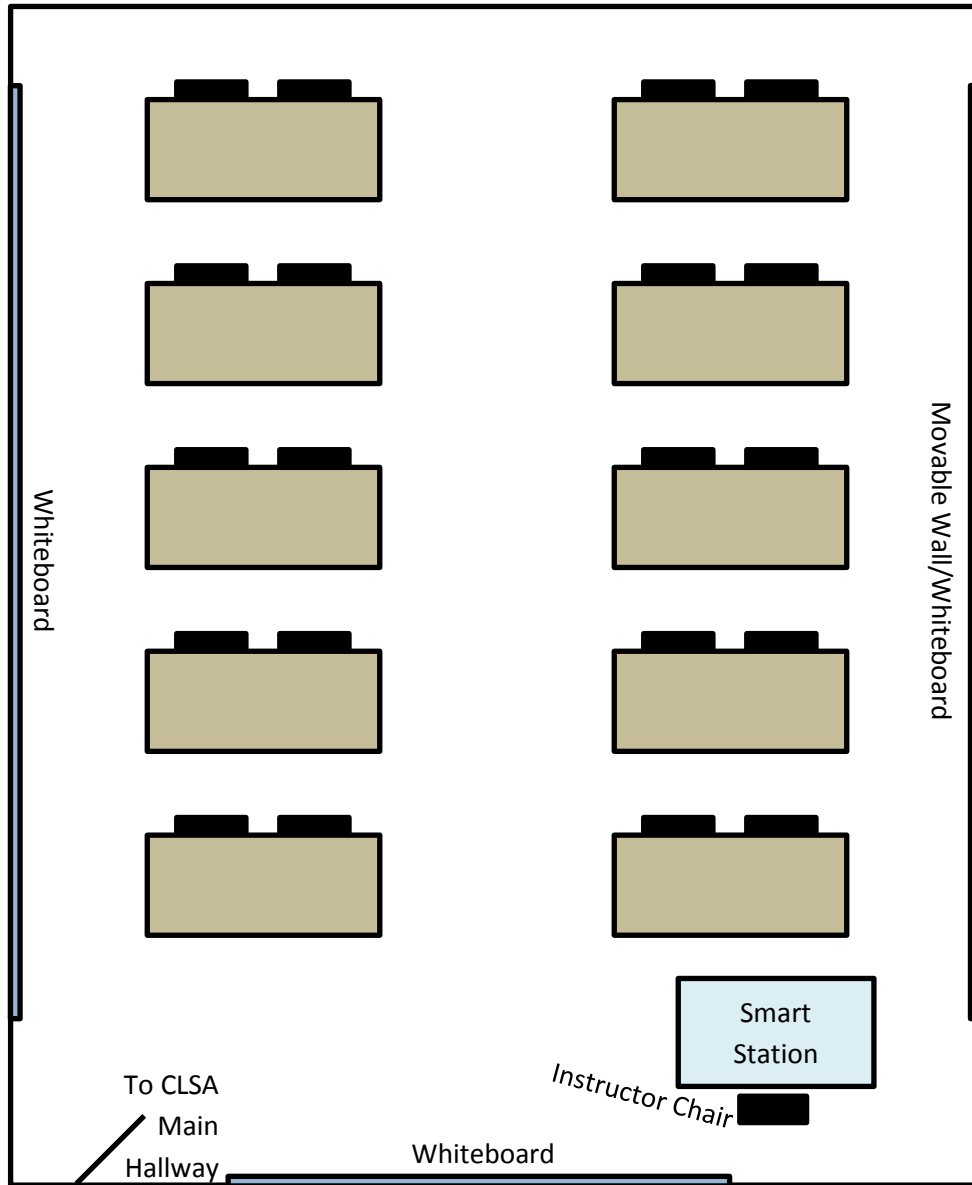

CLSA 112

FRONT

Last Updated: 03/23/2018

■ 20 Chairs (Cushion, Plastic, Metal, Black)

Capacity: 20