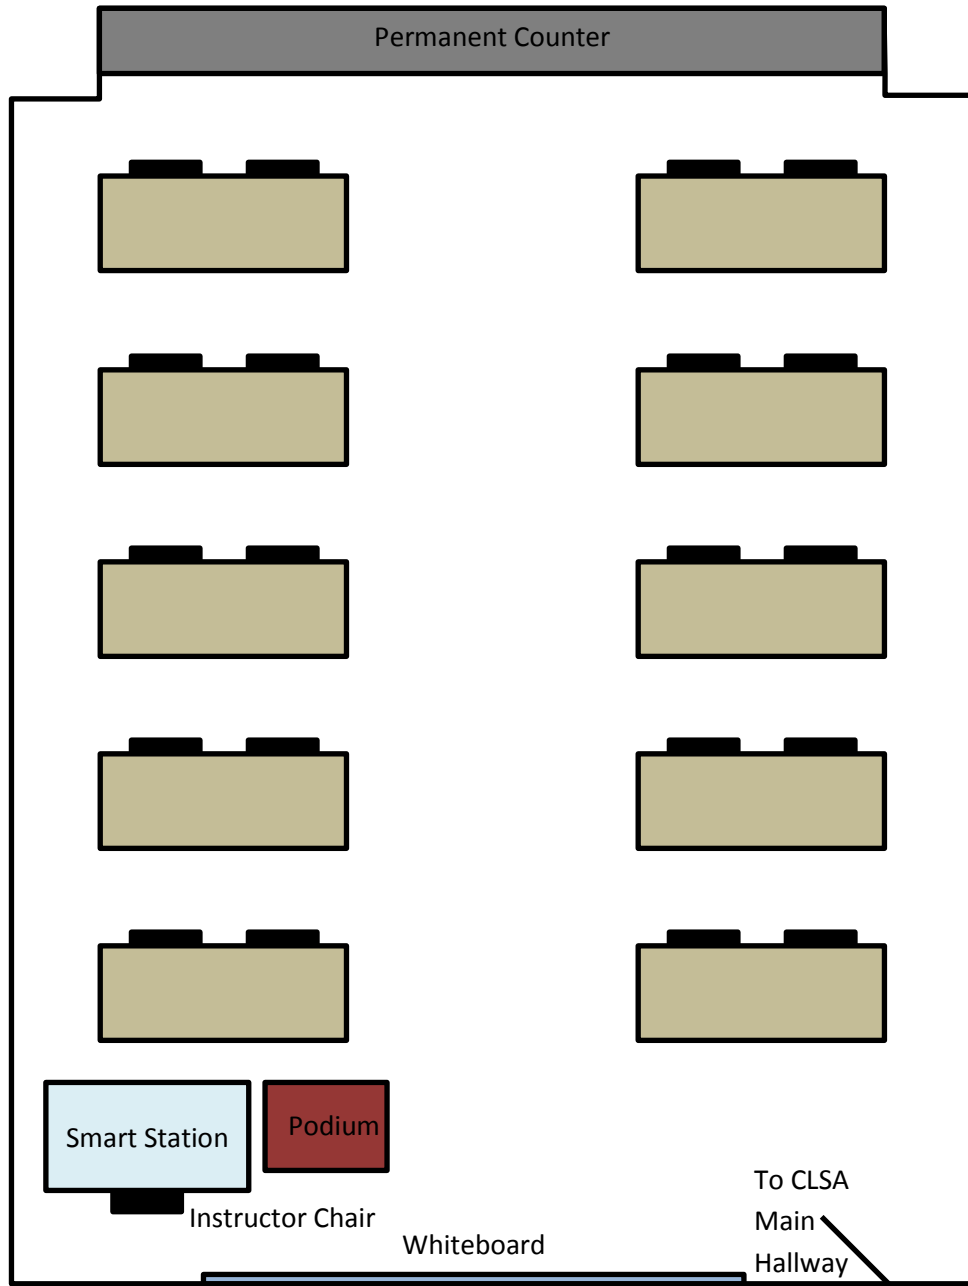

# CLSA 114

FRONT

Last Updated: 03/23/2018

20 Chairs (Cushion, Plastic, Metal, Black)

Capacity: 20