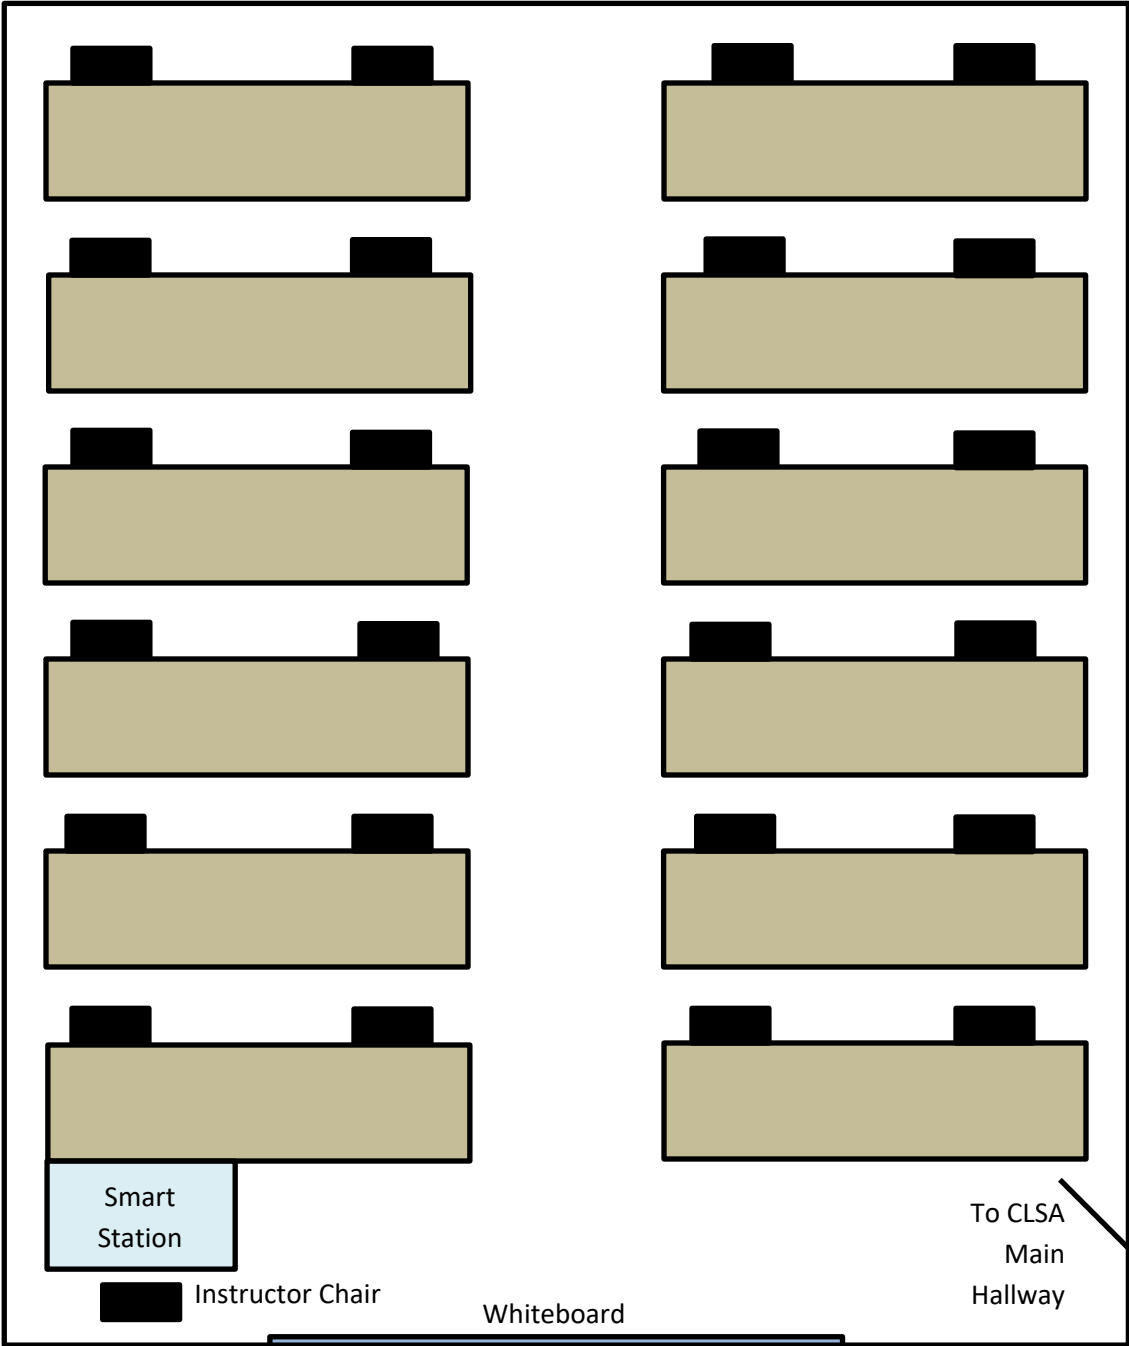

CLSA 115

FRONT

Last Updated: 05/08/2018

24 Chairs (Cushion, Plastic, Metal, Black)

Capacity: 24