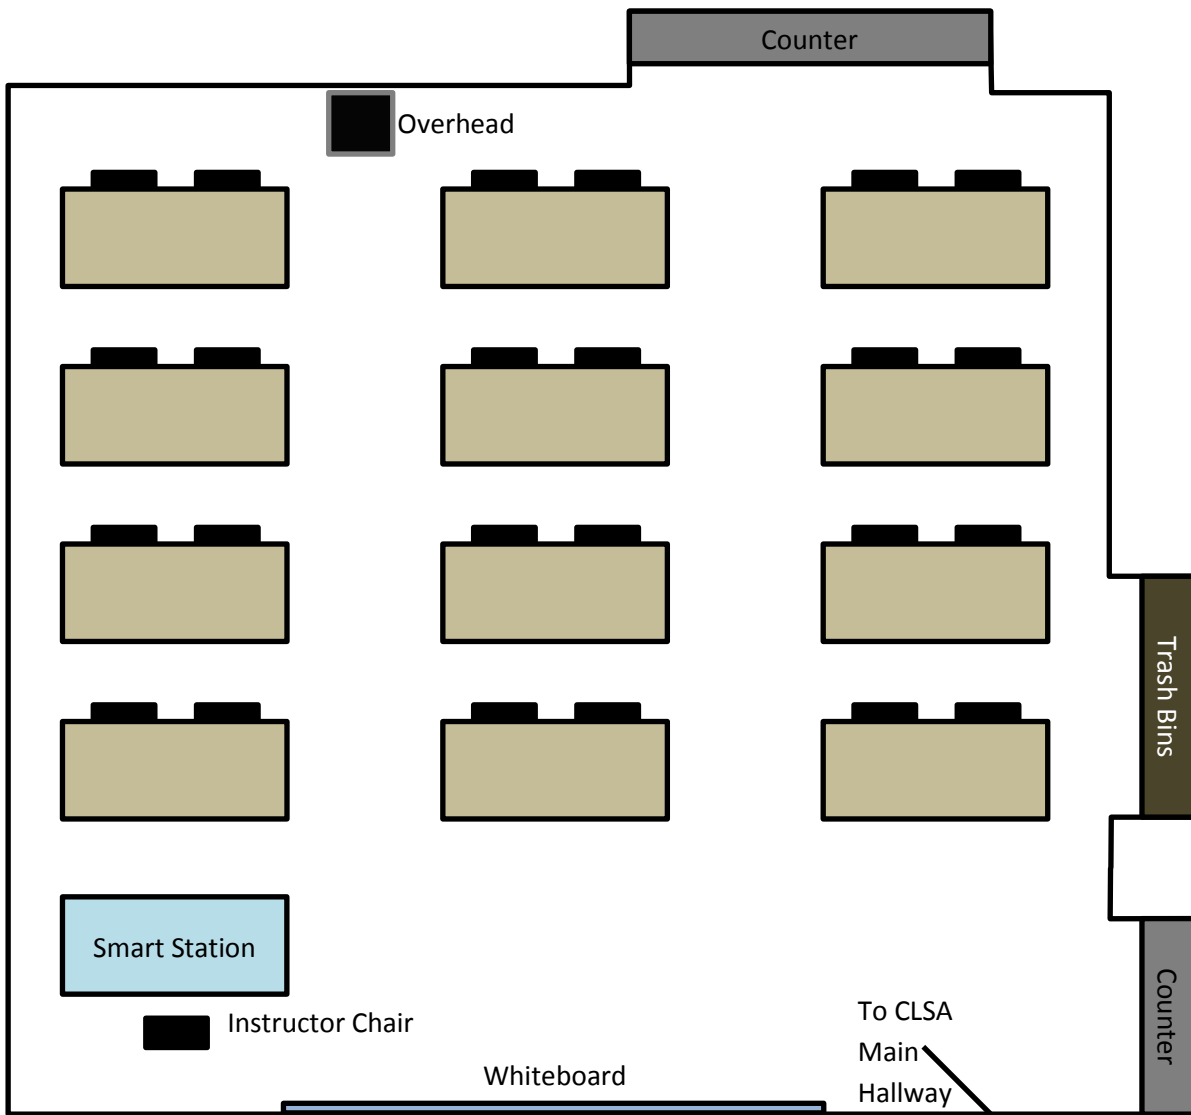

CLSA 116

FRONT

Last Updated: 03/23/2018

■ 24 Chairs (Cushion, Plastic, Metal, Black)

Capacity: 24