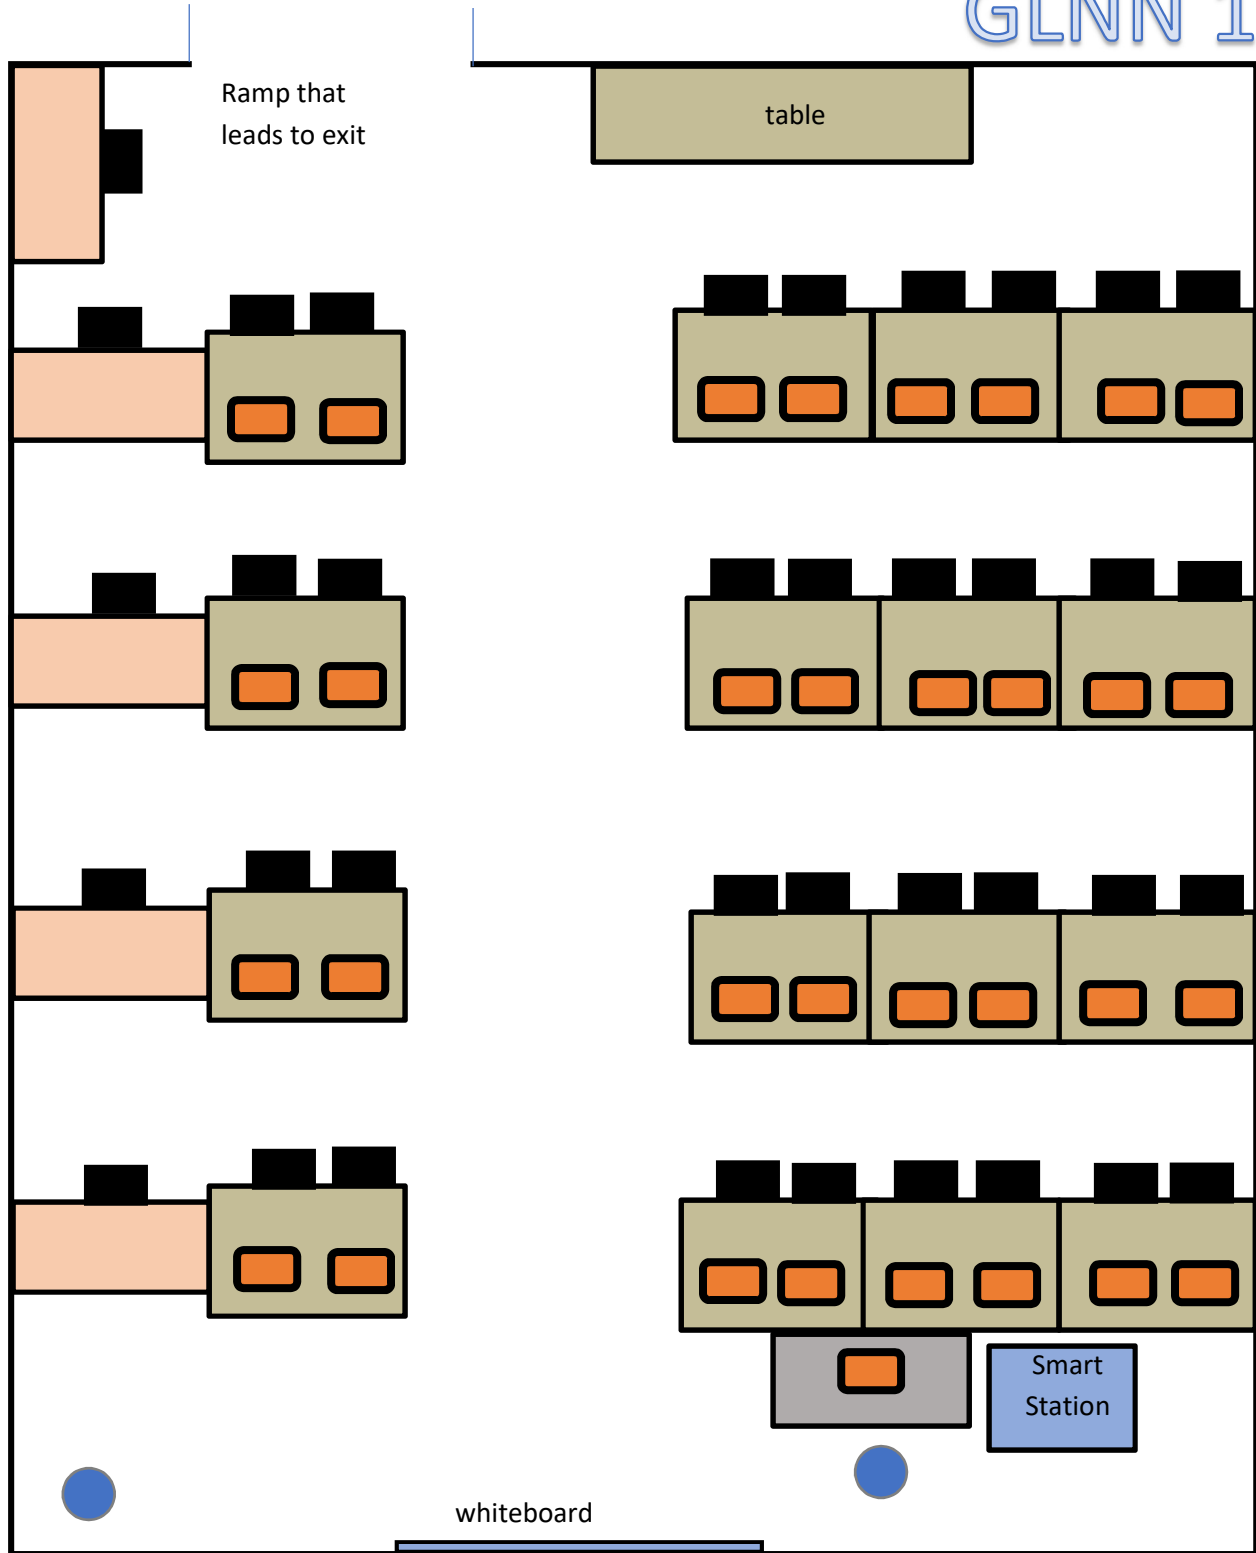

GLNN 104

-  32 Computer stations
-  5 Laptop stations

FRONT

05/18/2020

Capacity: 32