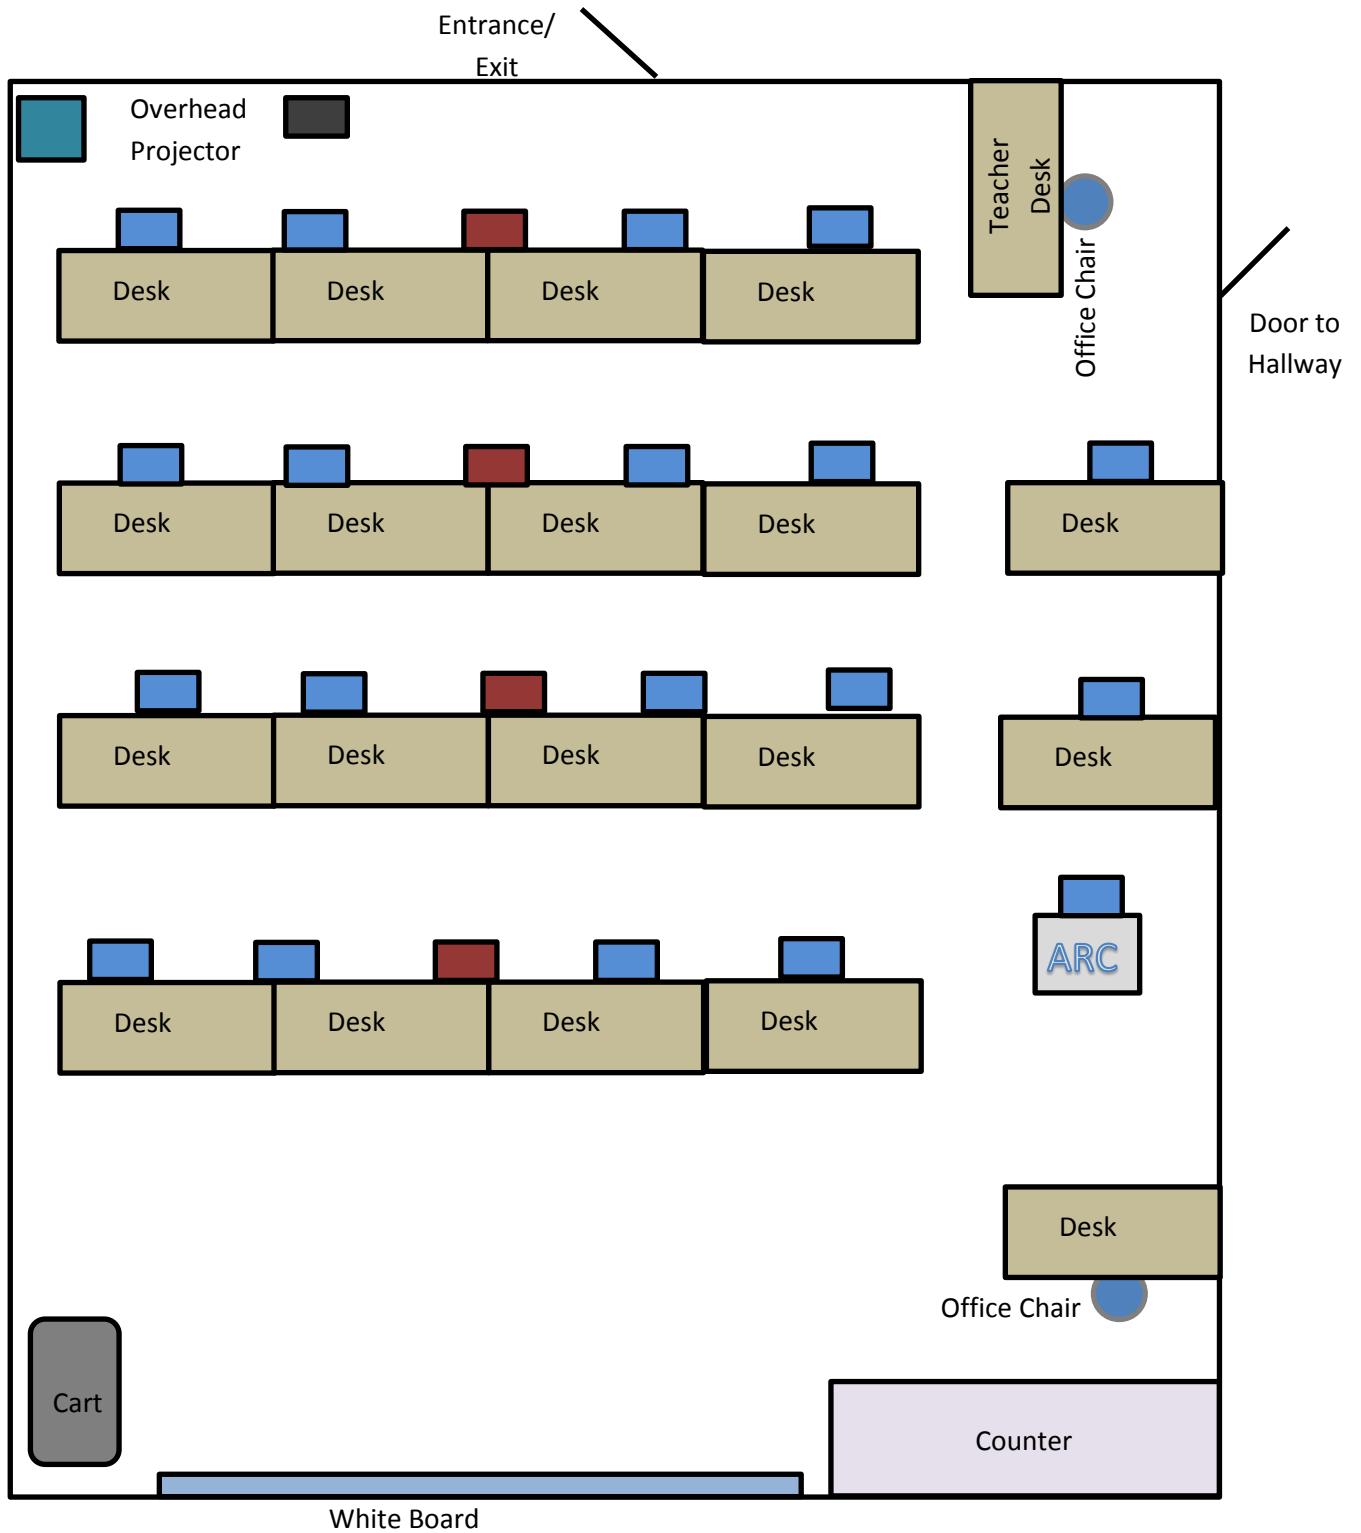

GLNN 106

- 19 – Blue Chairs (Plastic, Metal)
- 5 – Red Chairs (Plastic, Metal)
- 1 – Black Chairs (Plastic, Metal)

Capacity: 23

FRONT

Last Updated: 03/23/2018