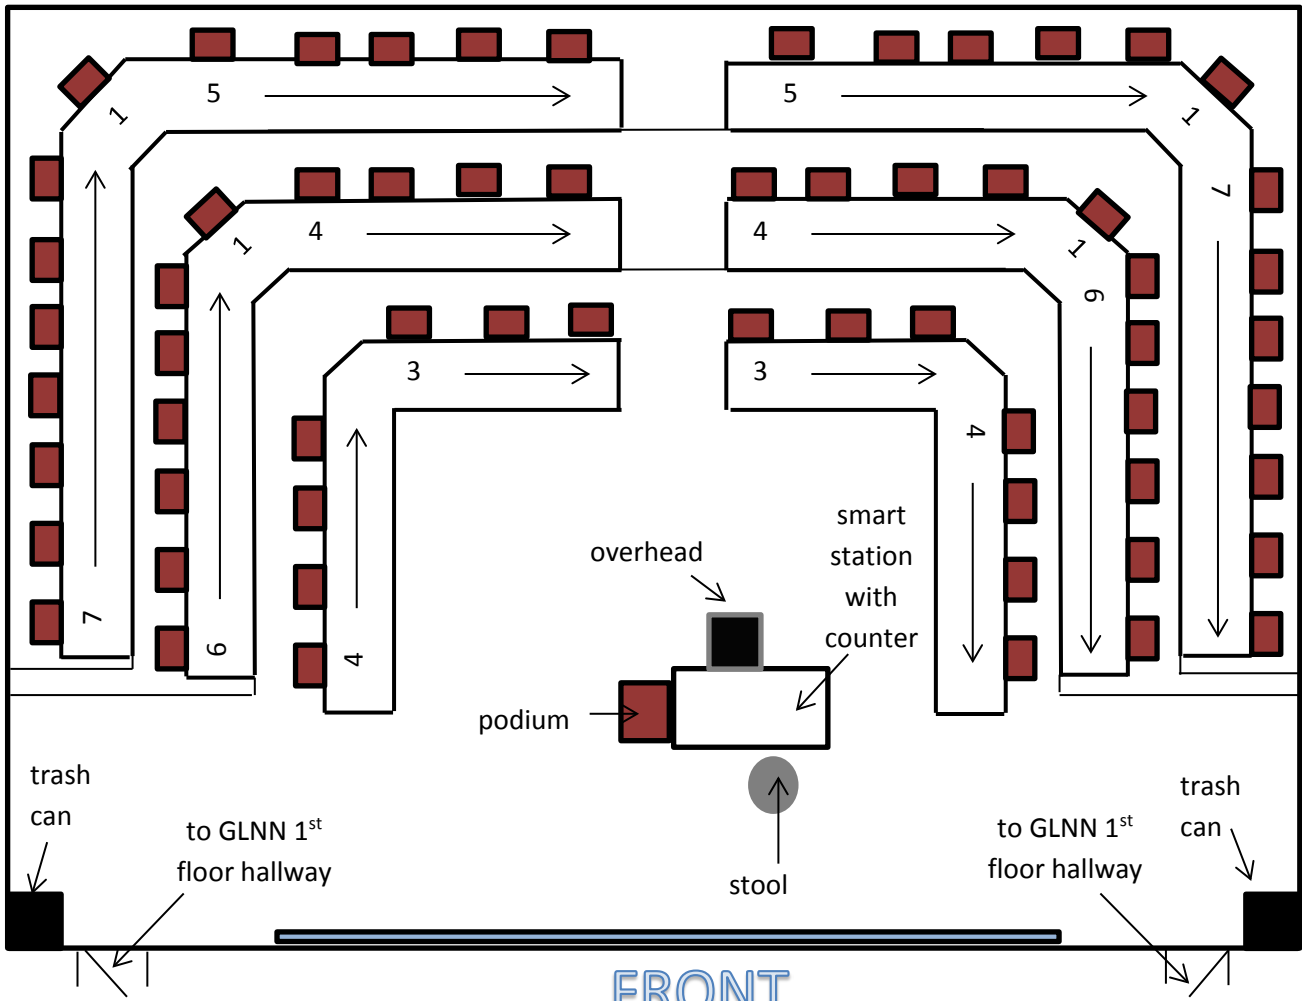

# GLNN 112

Last Updated: 03/23/2018

 62  
Tehama  
chairs—  
red plastic

Capacity: 62