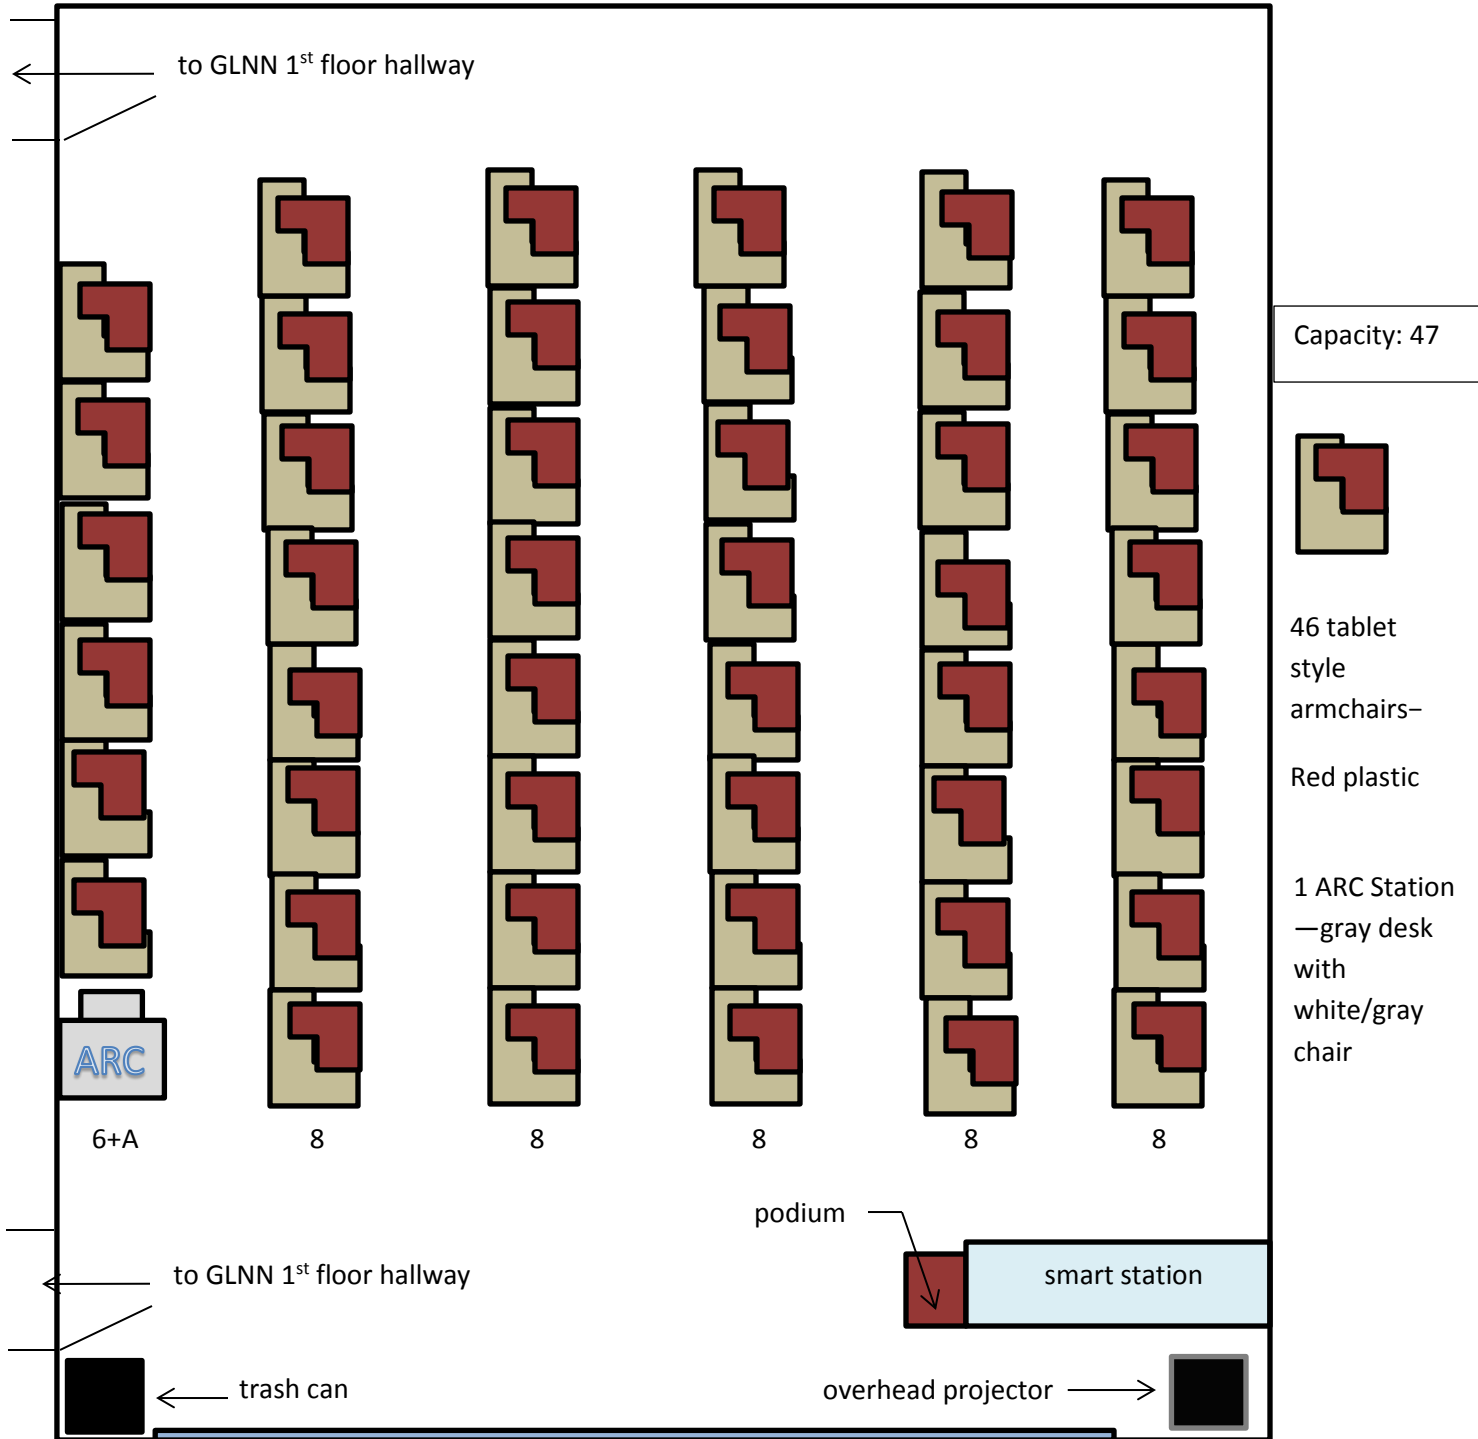

GLNN 125

FRONT

Last Updated: 03/23/2018