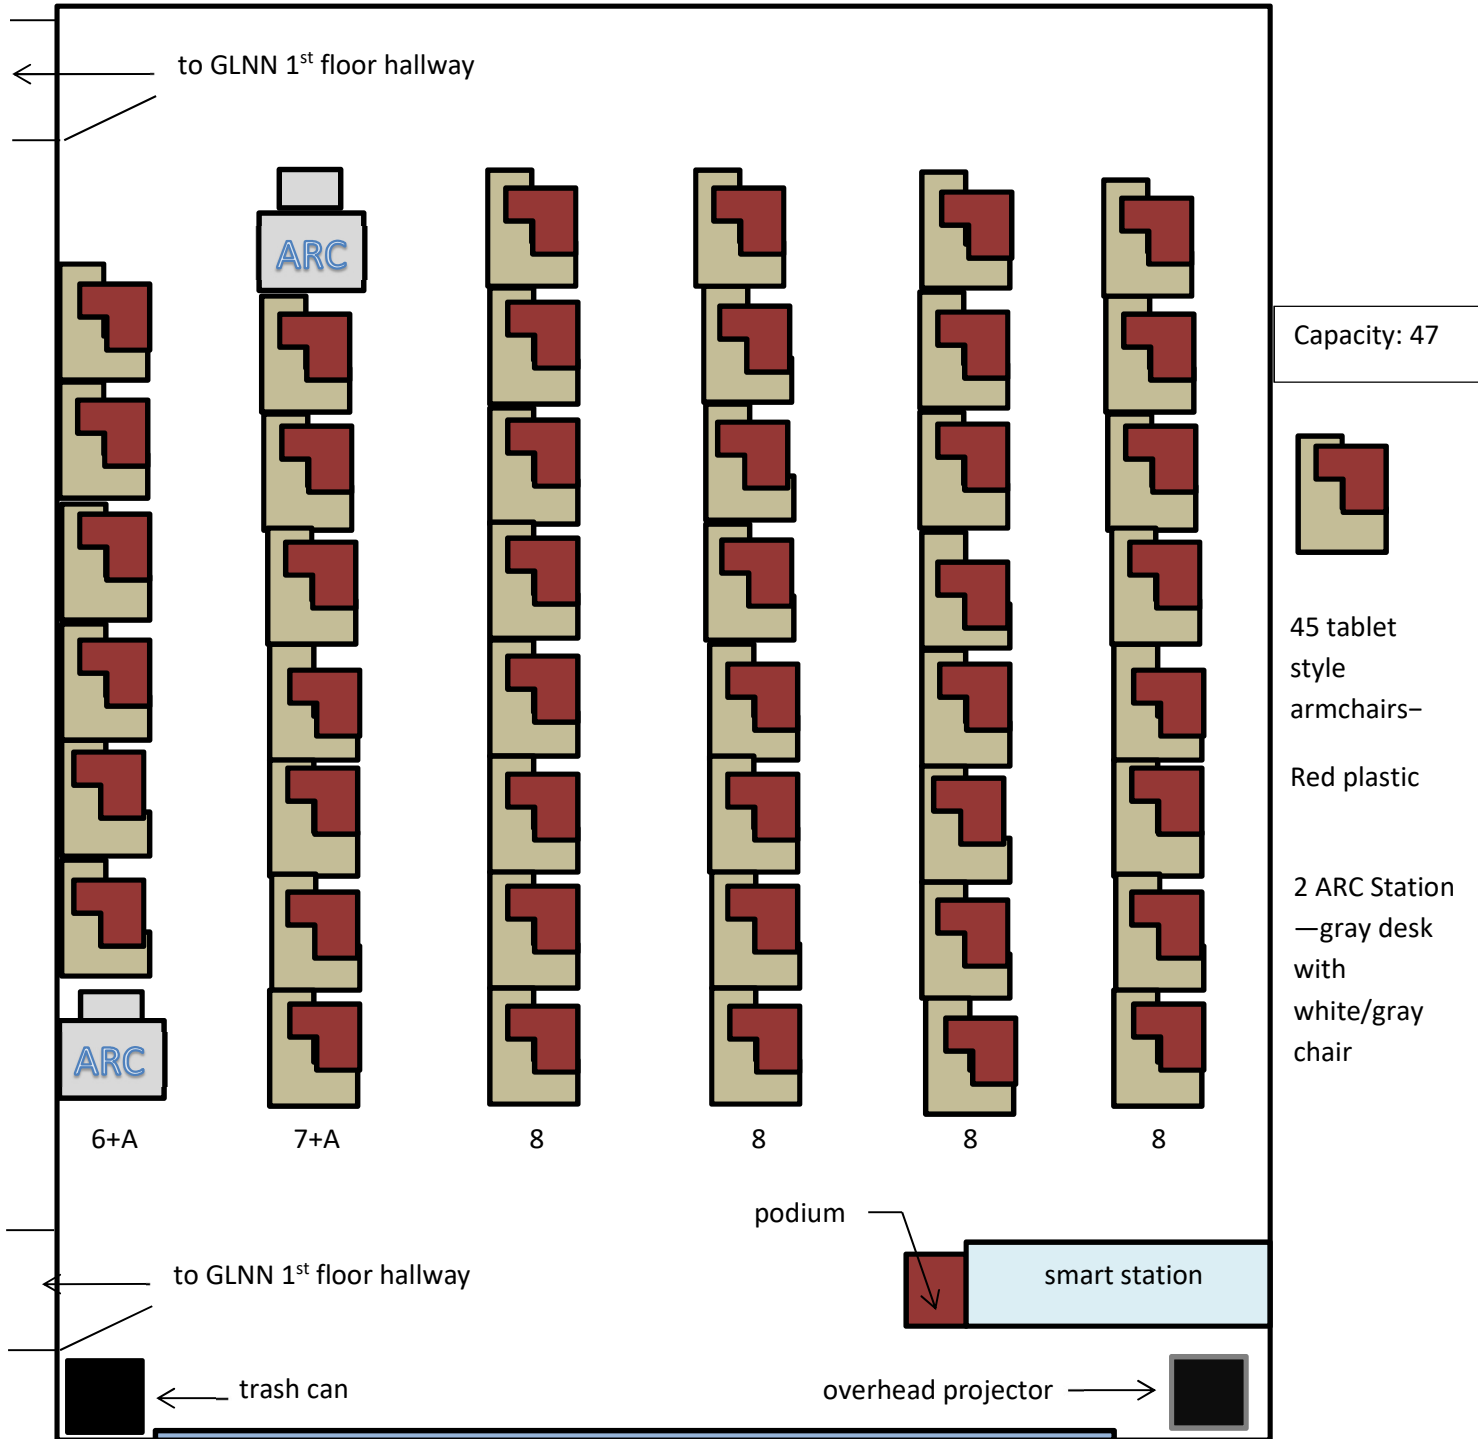

GLNN 125

FRONT

Last Updated: 05/18/2020