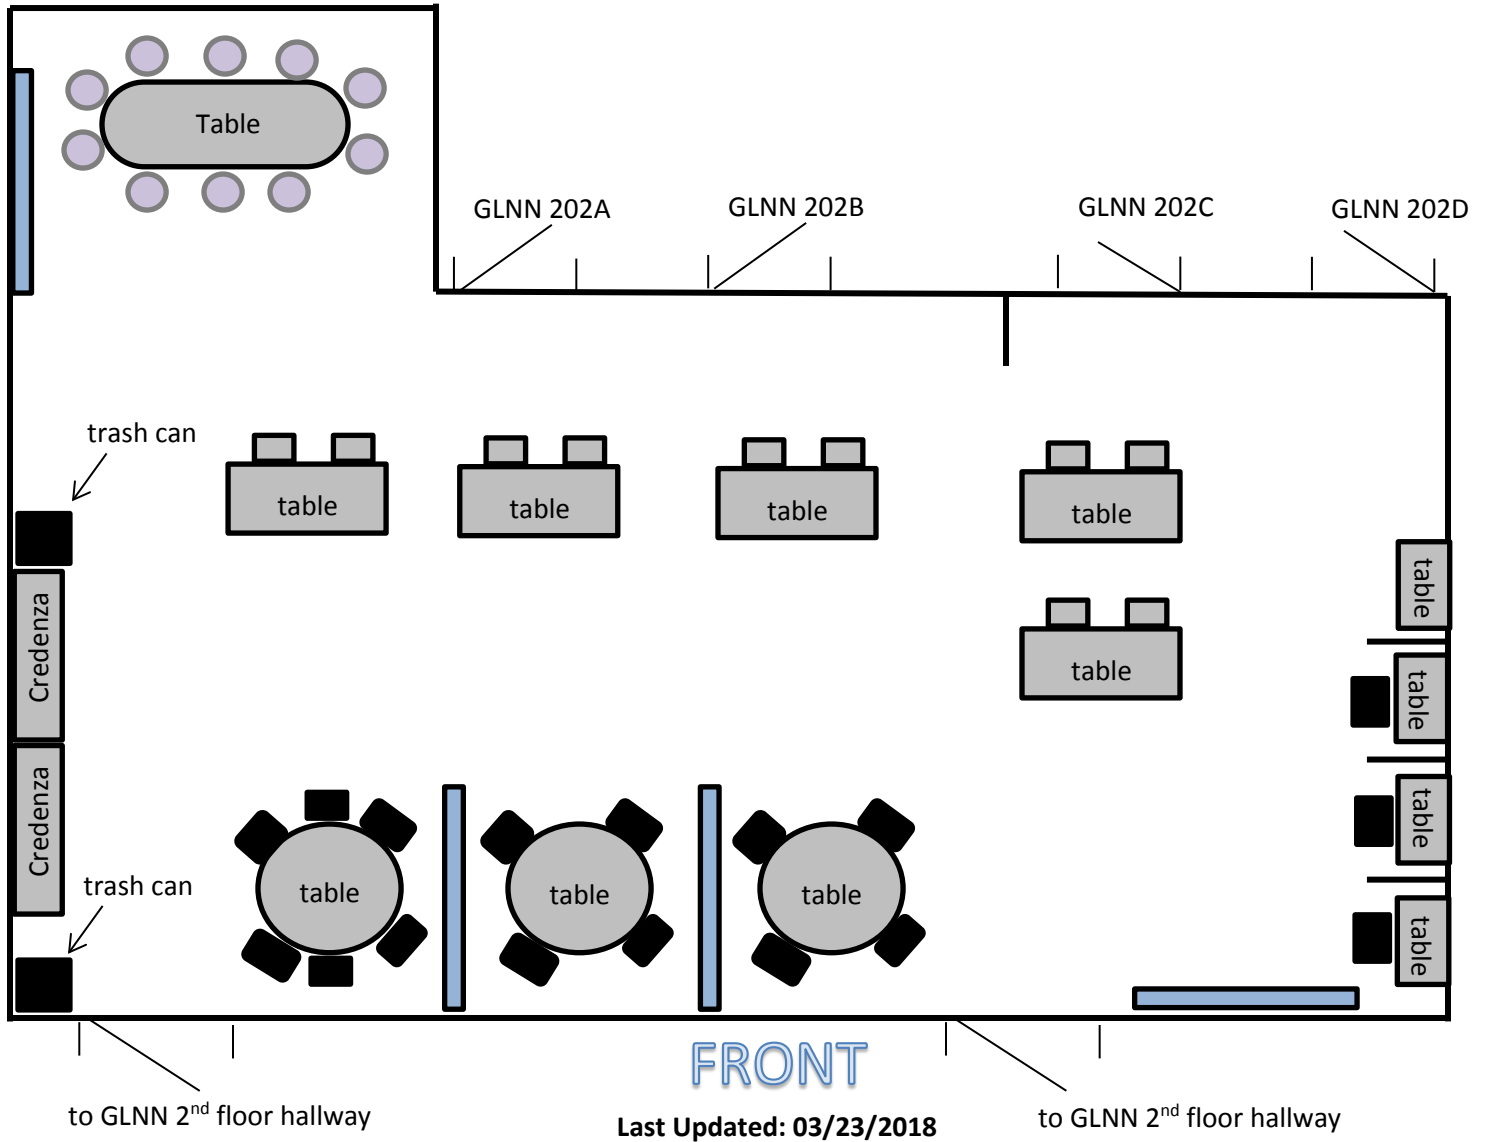

# GLNN 202

■ 30 Black Padded Chairs

● 10 Purple Office Chairs

Capacity: 40