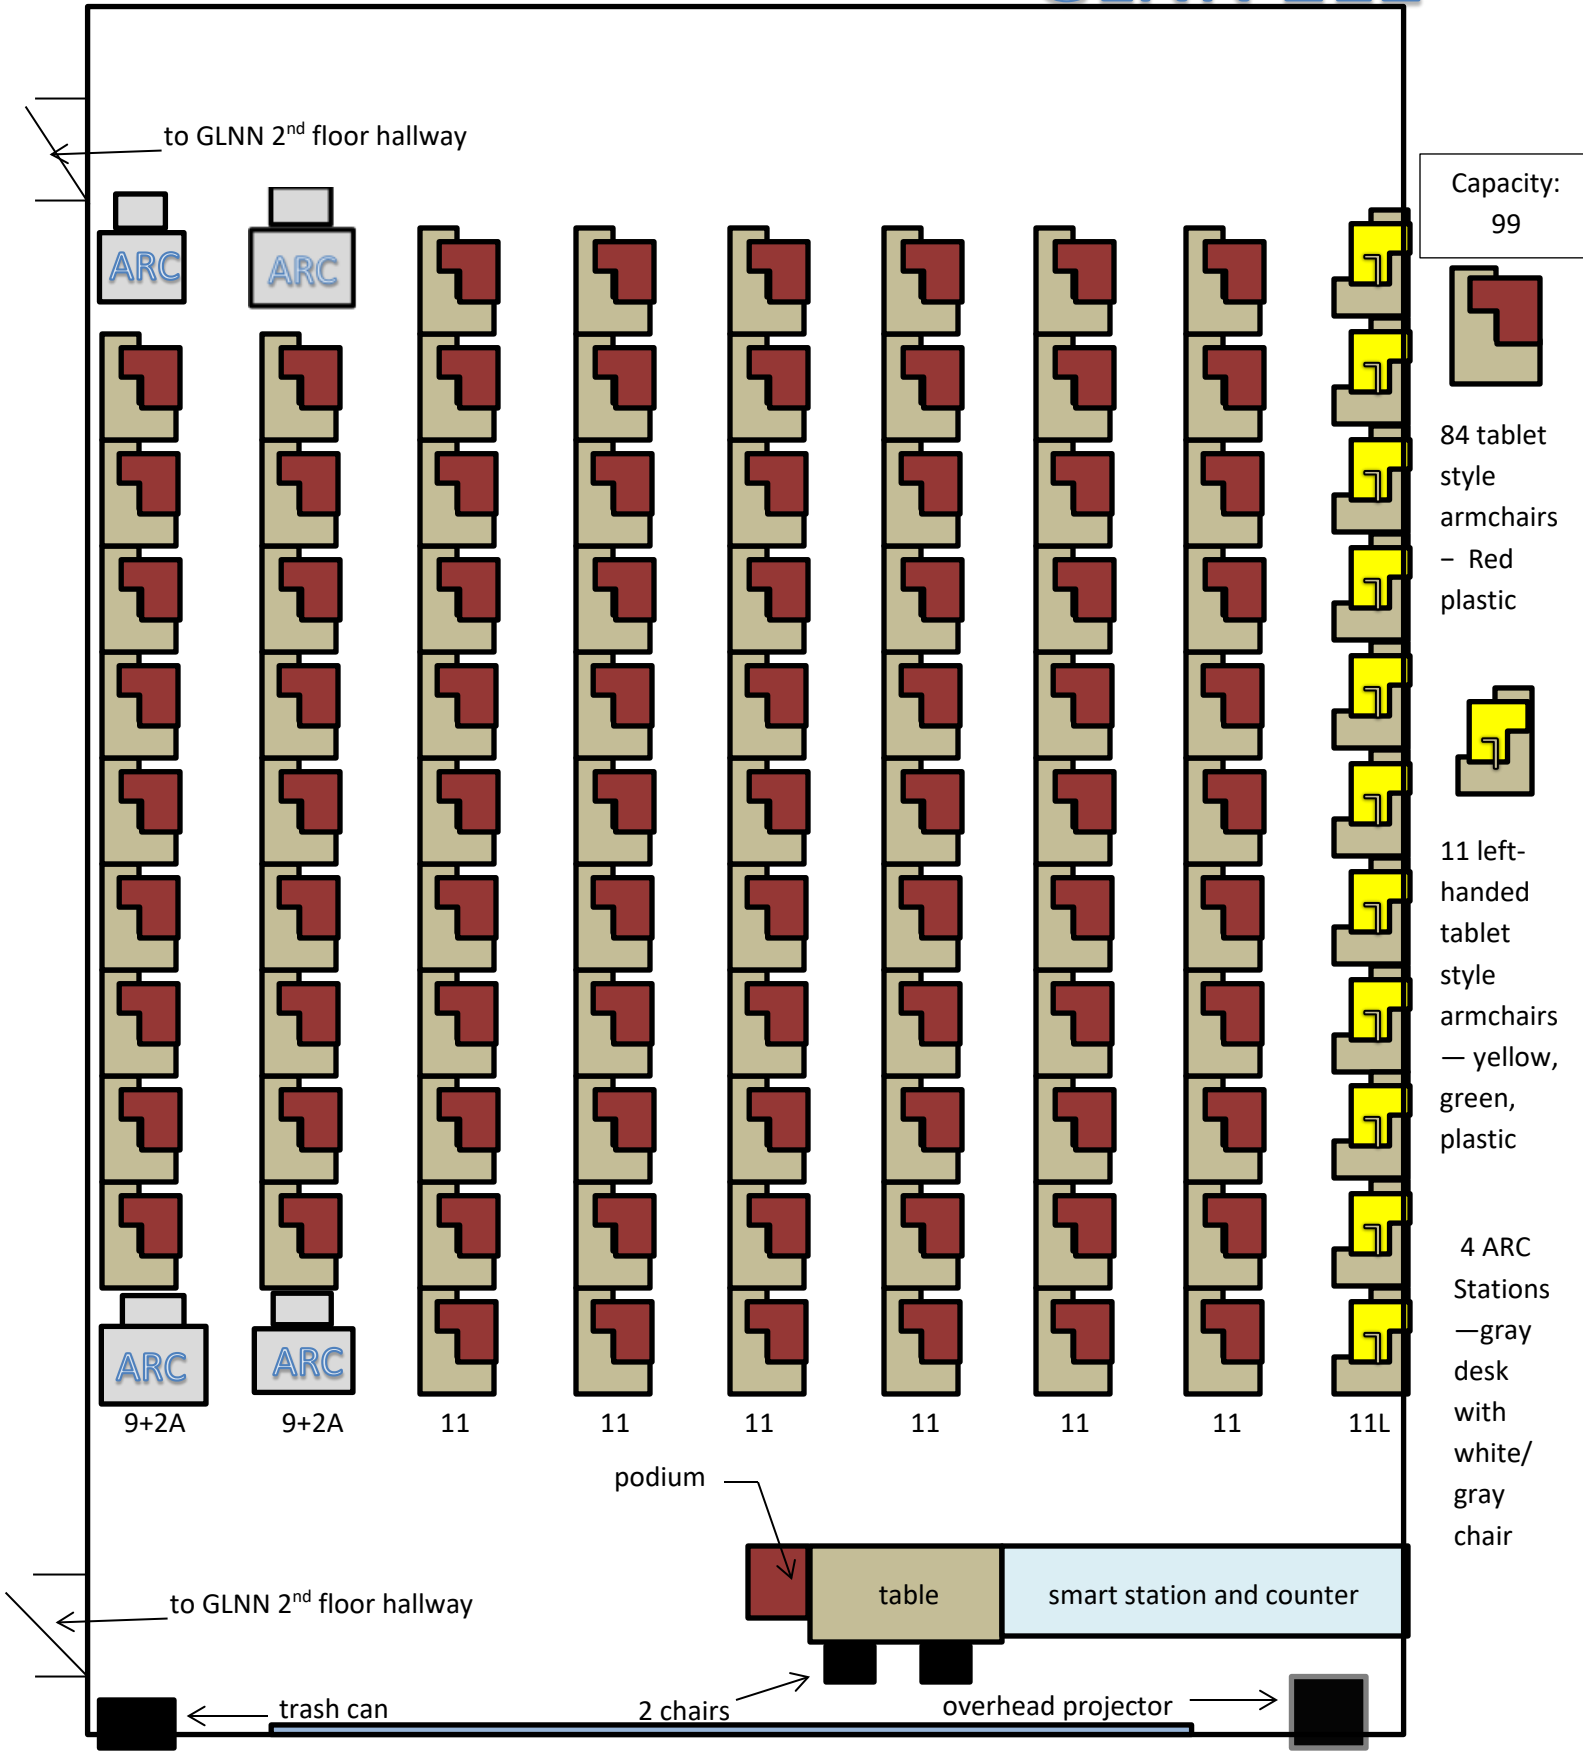

# GLNN 212

FRONT

Last Updated: 5/19/2020