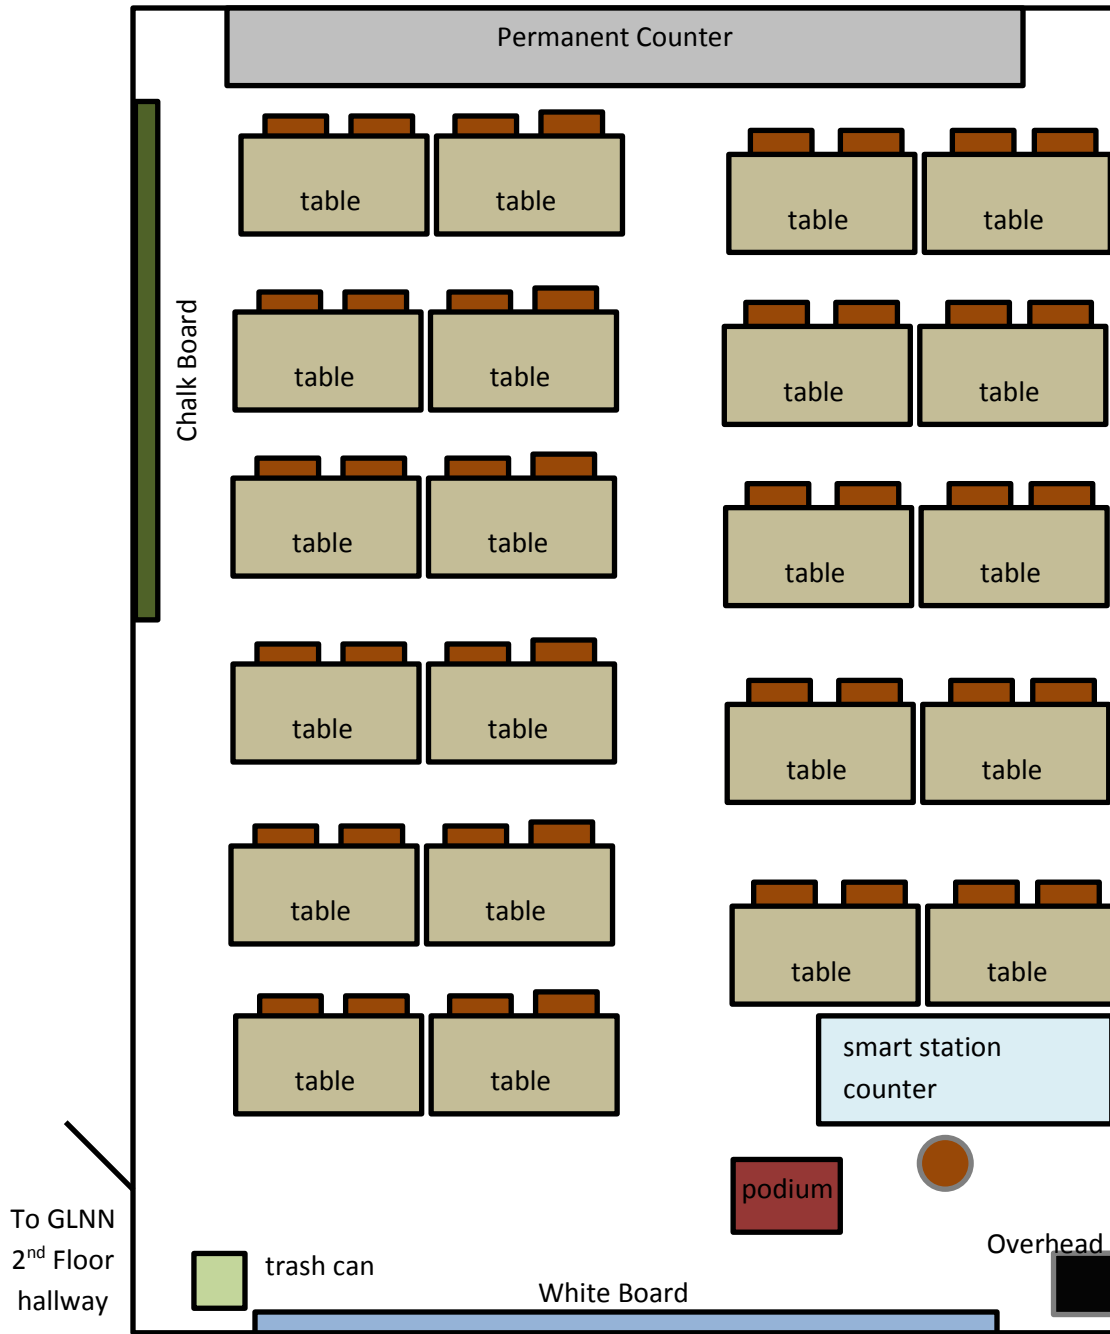

GLNN 216

FRONT

 1 – instructor Stools

Capacity: 44

 44 - Chairs (Wood)

Last Updated 03/23/2018