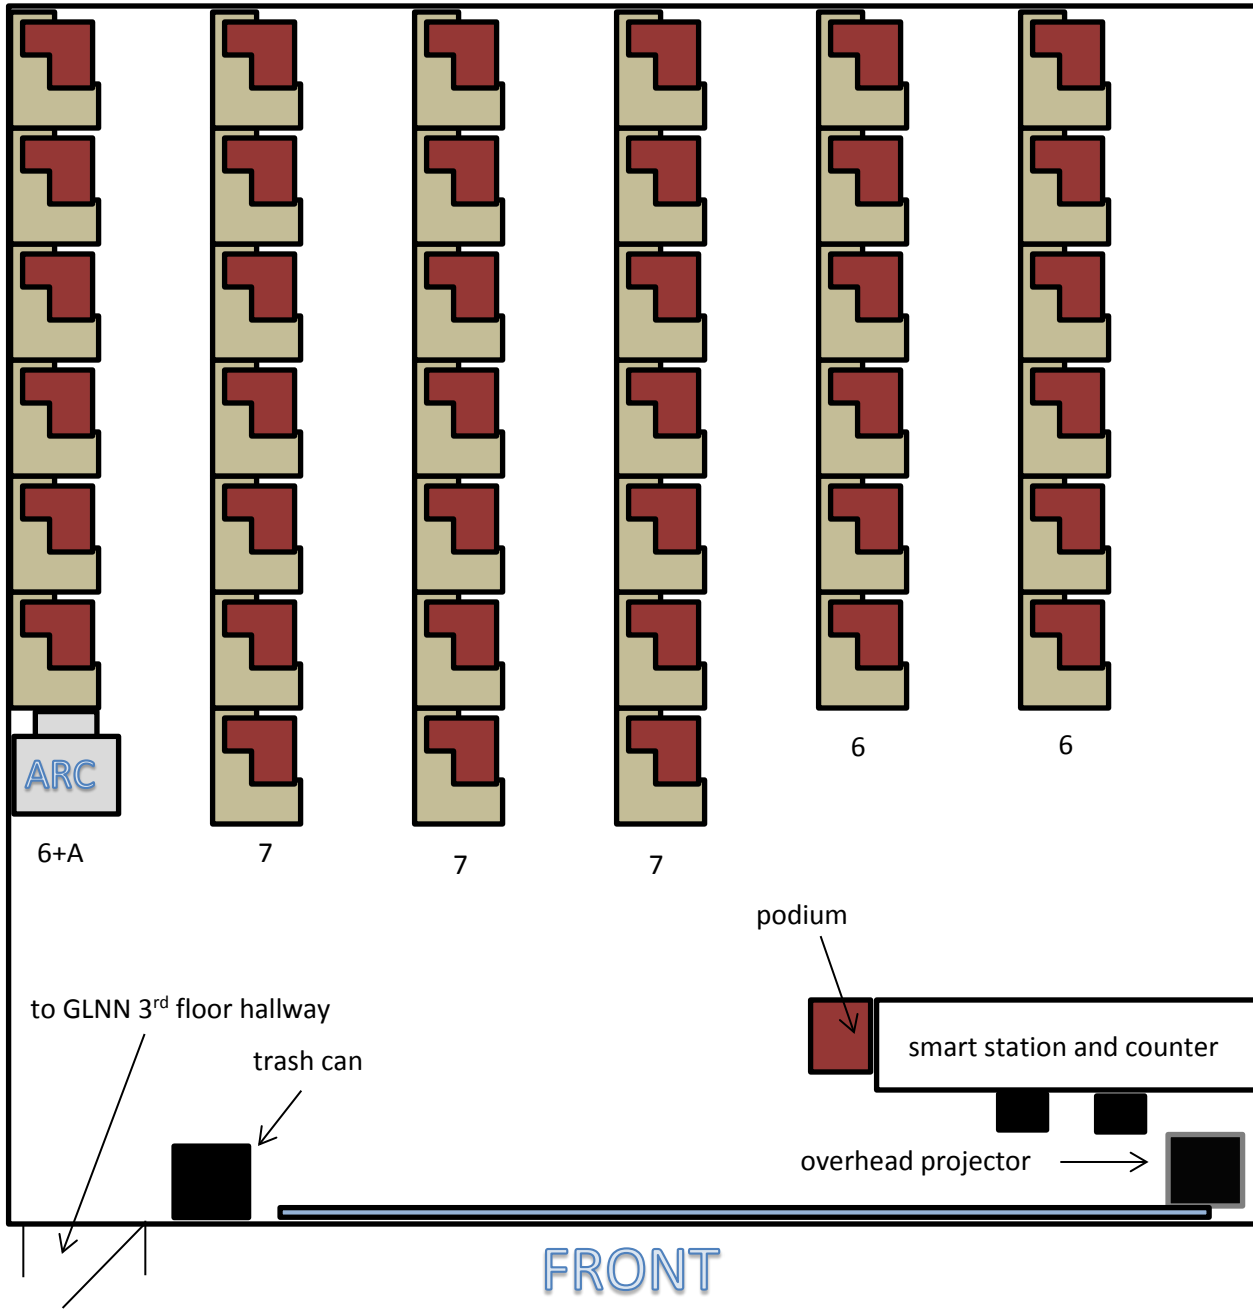

# GLNN 302

Capacity: 40

38 tablet style armchairs— red plastic

2 ARC Stations — gray desk with white/gray chair

Last Updated: 03/23/2018