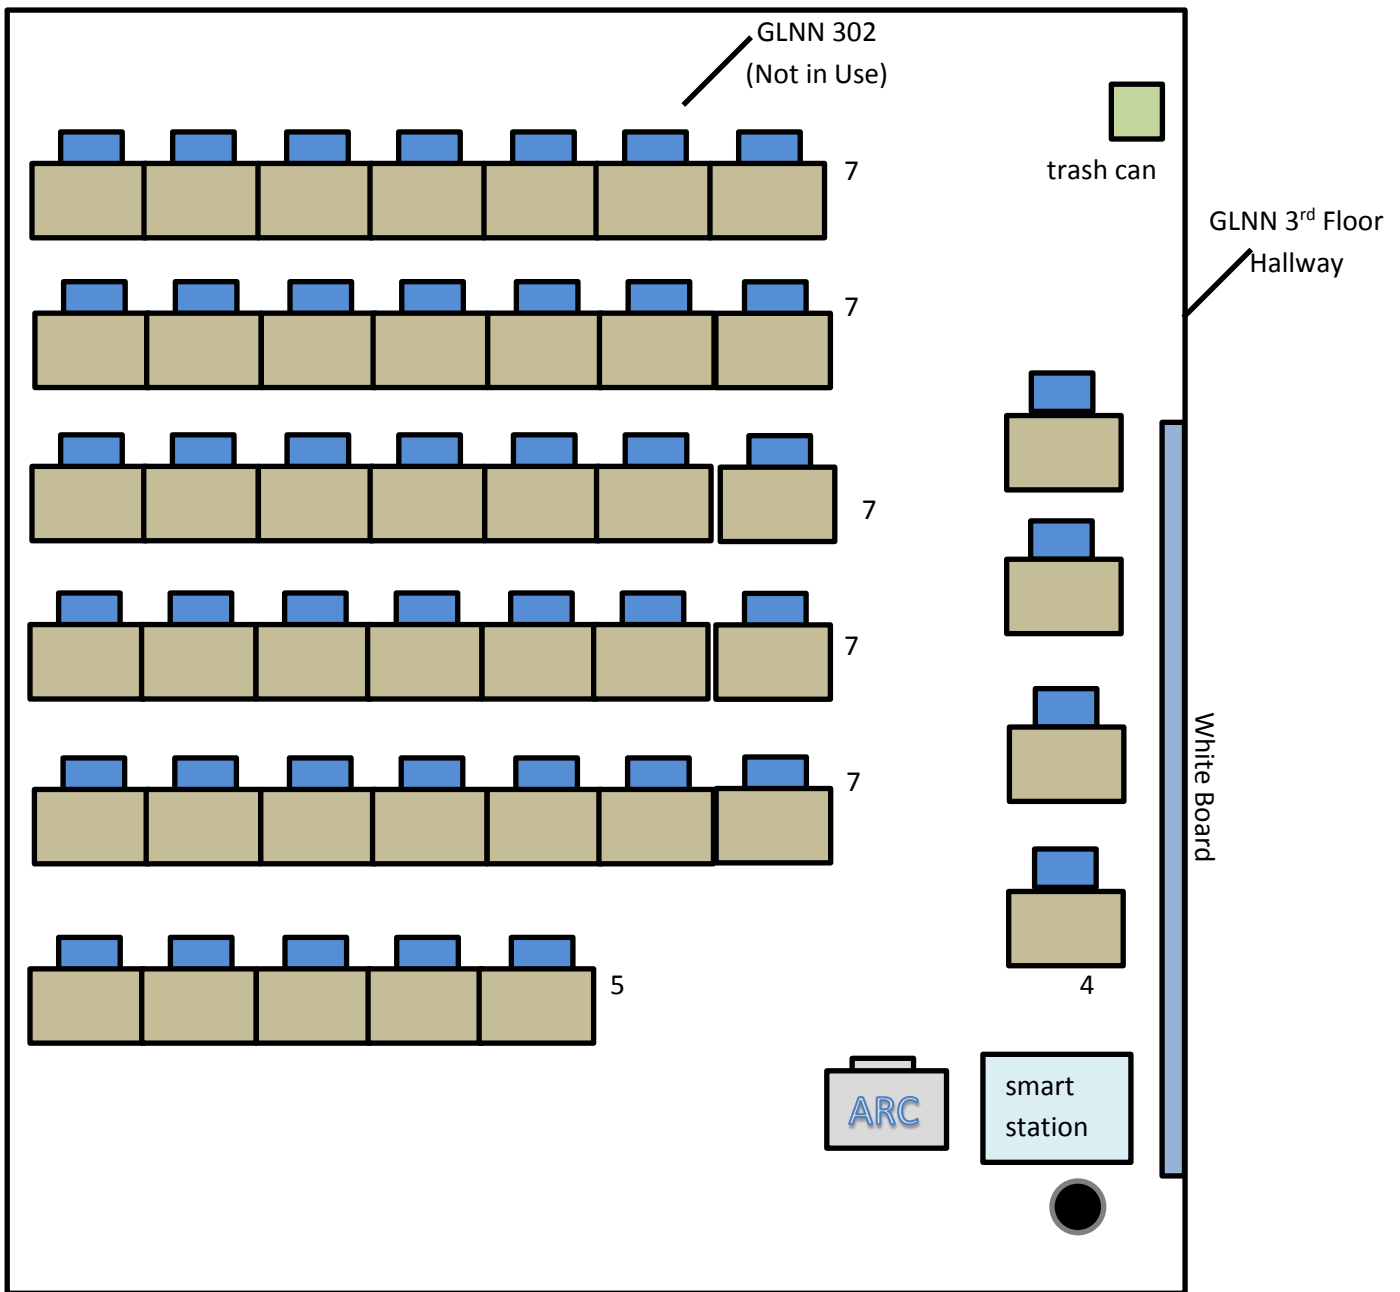

# GLNN 304

FRONT

 44 – Student Computer Stations with assorted Chairs (Plastic, Metal, wood)

Capacity: 44

 New Stools (Plastic, Black)

Last Updated 03/23/2018