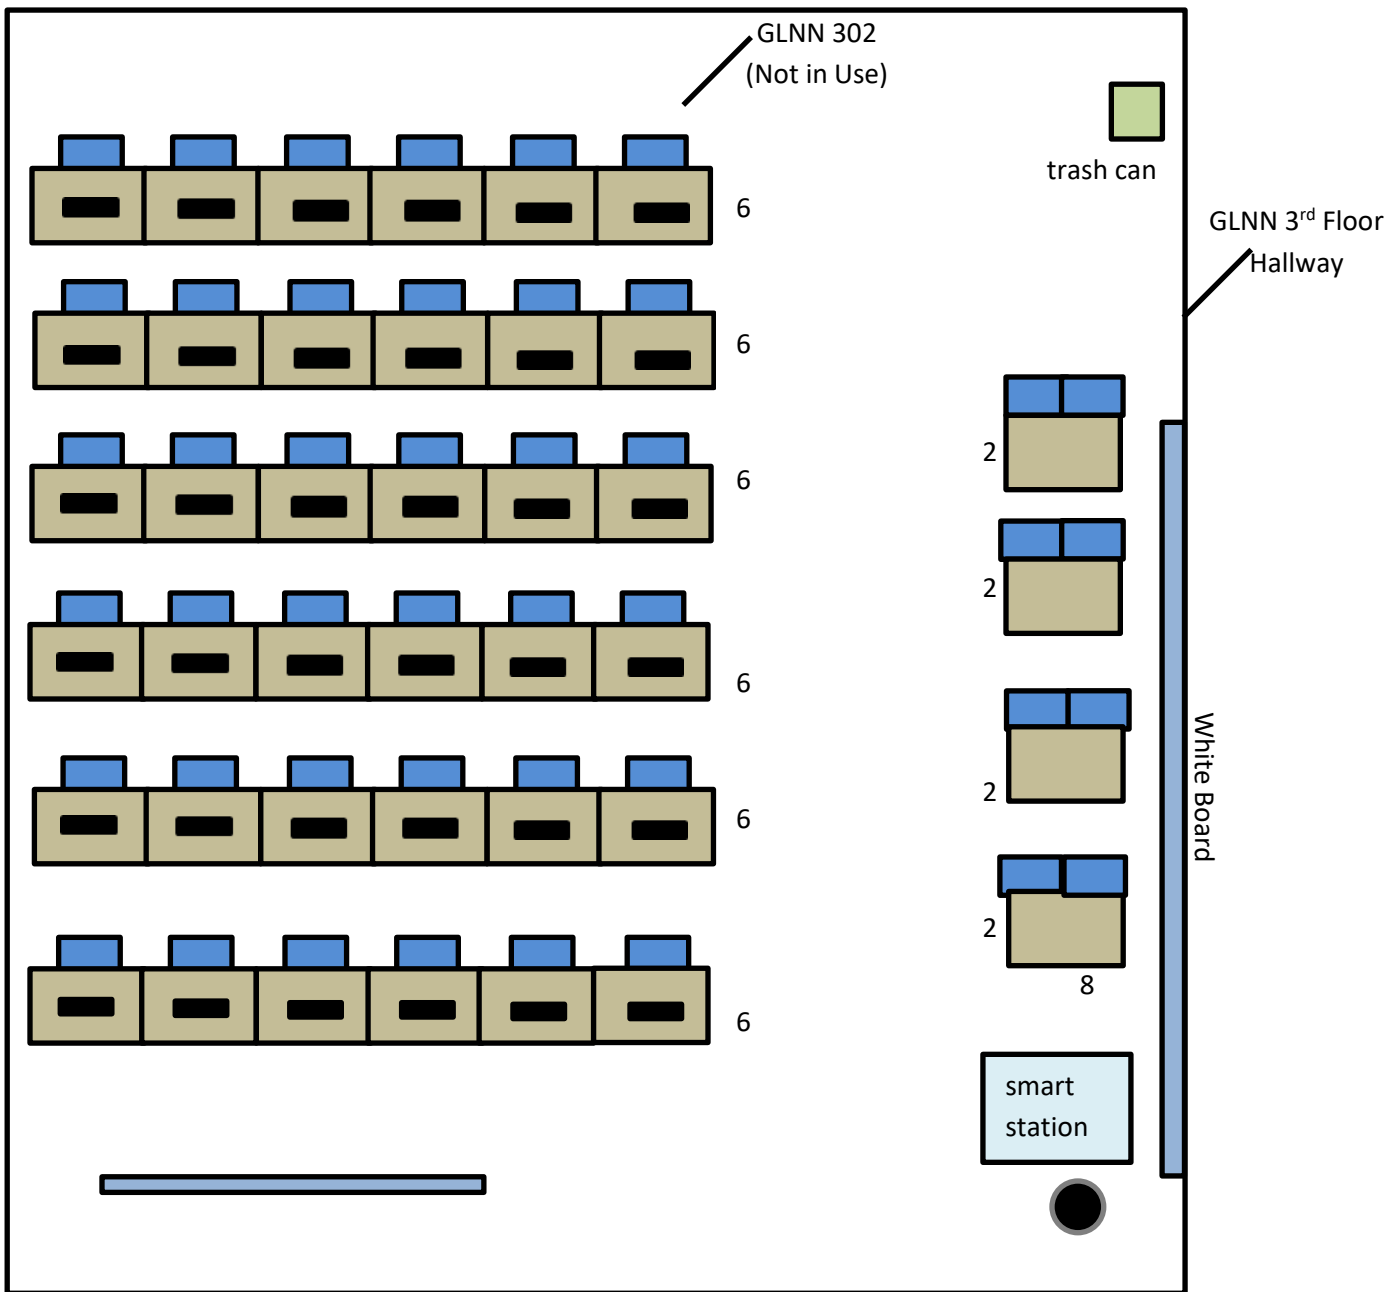

# GLNN 304

 36 – Student Computer Stations with plastic Chairs

 New Stools (Plastic, Black)

FRONT

Capacity: 36

Last Updated 04/06/2020