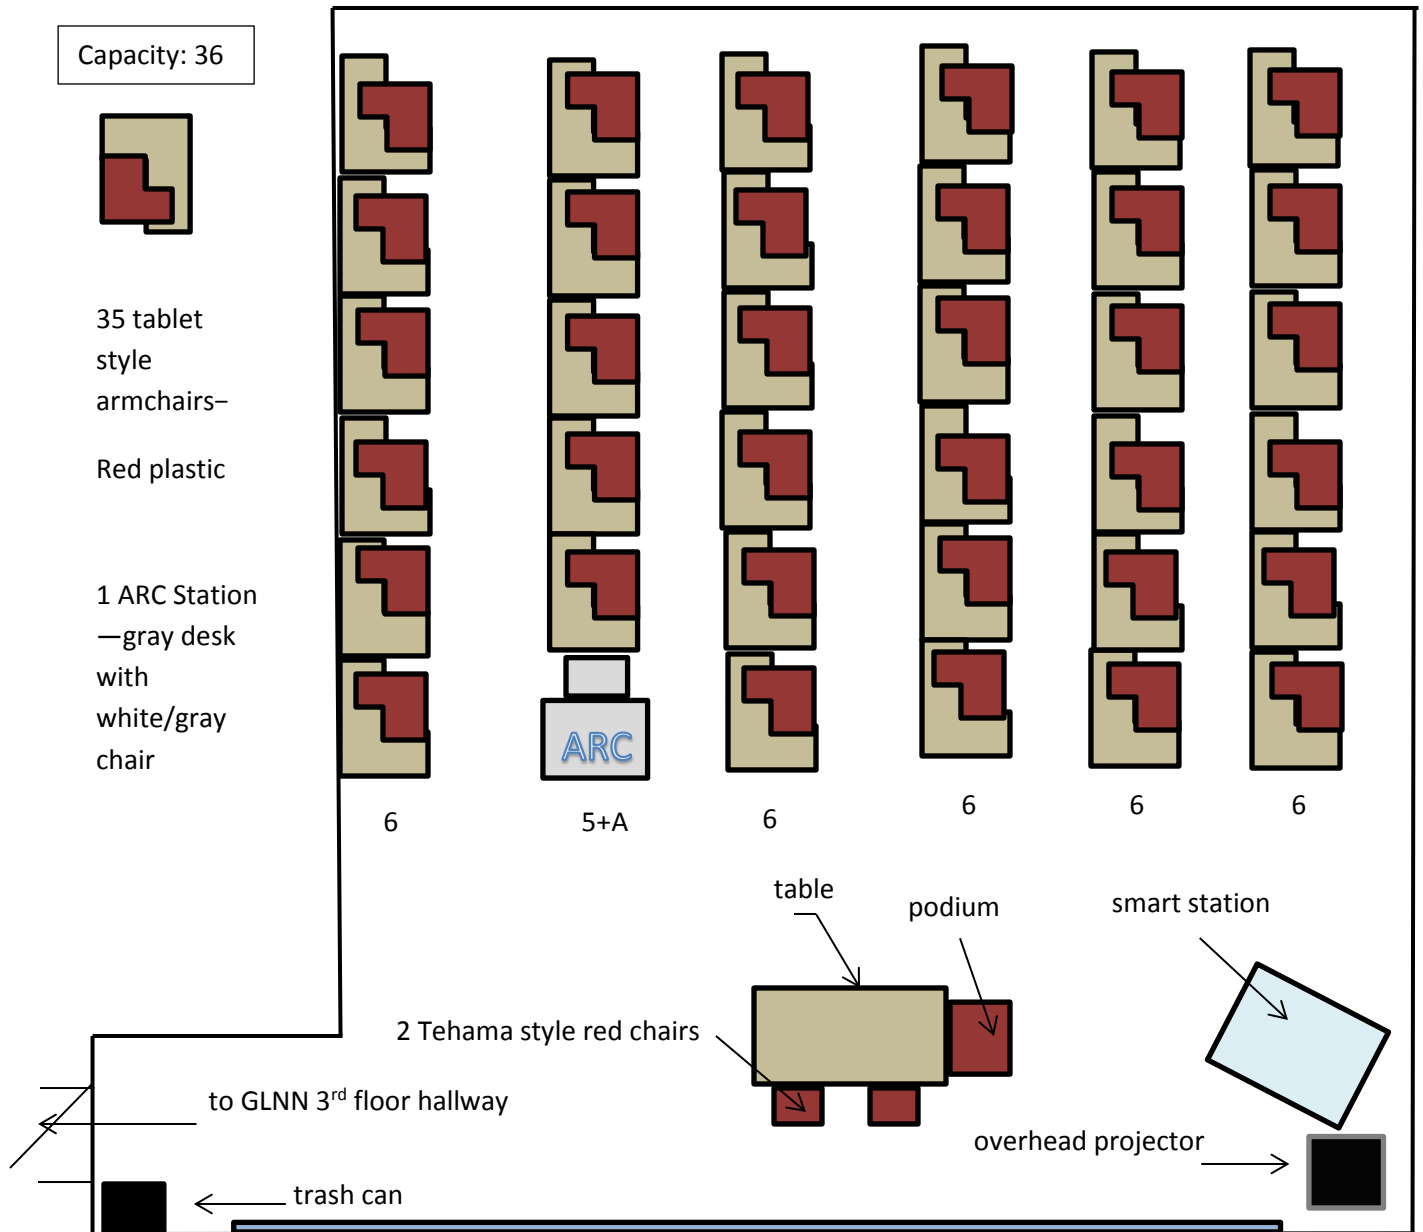

GLNN 308

FRONT

Last Updated: 03/23/2018