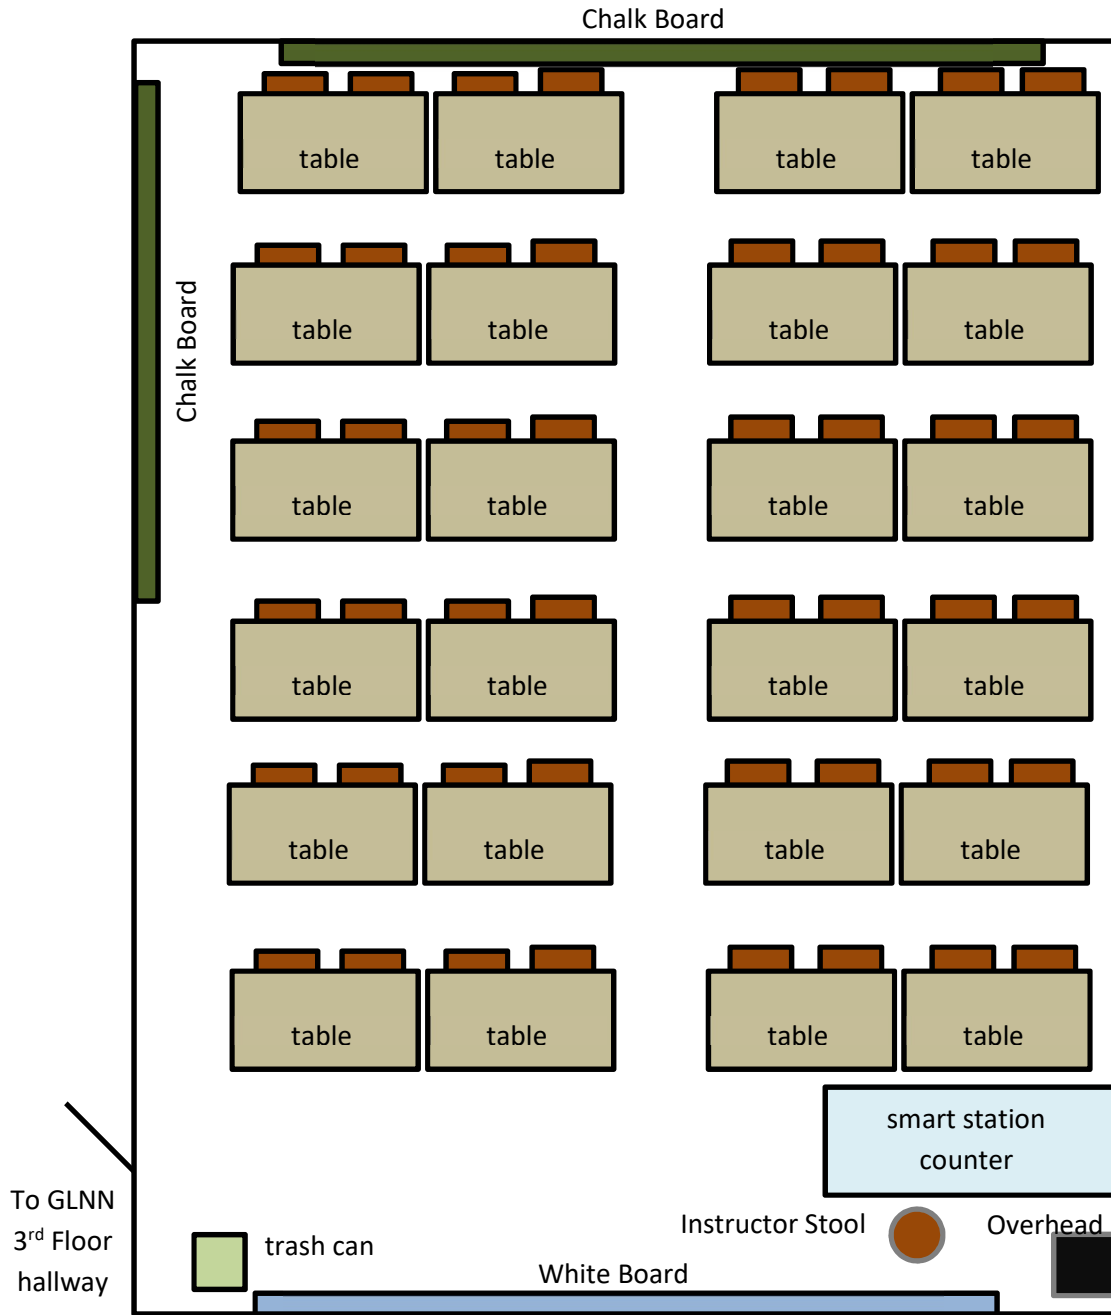

GLNN 310

FRONT

Last Updated: 03/23/2018

 48 - Chairs (Wood)

Capacity: 48