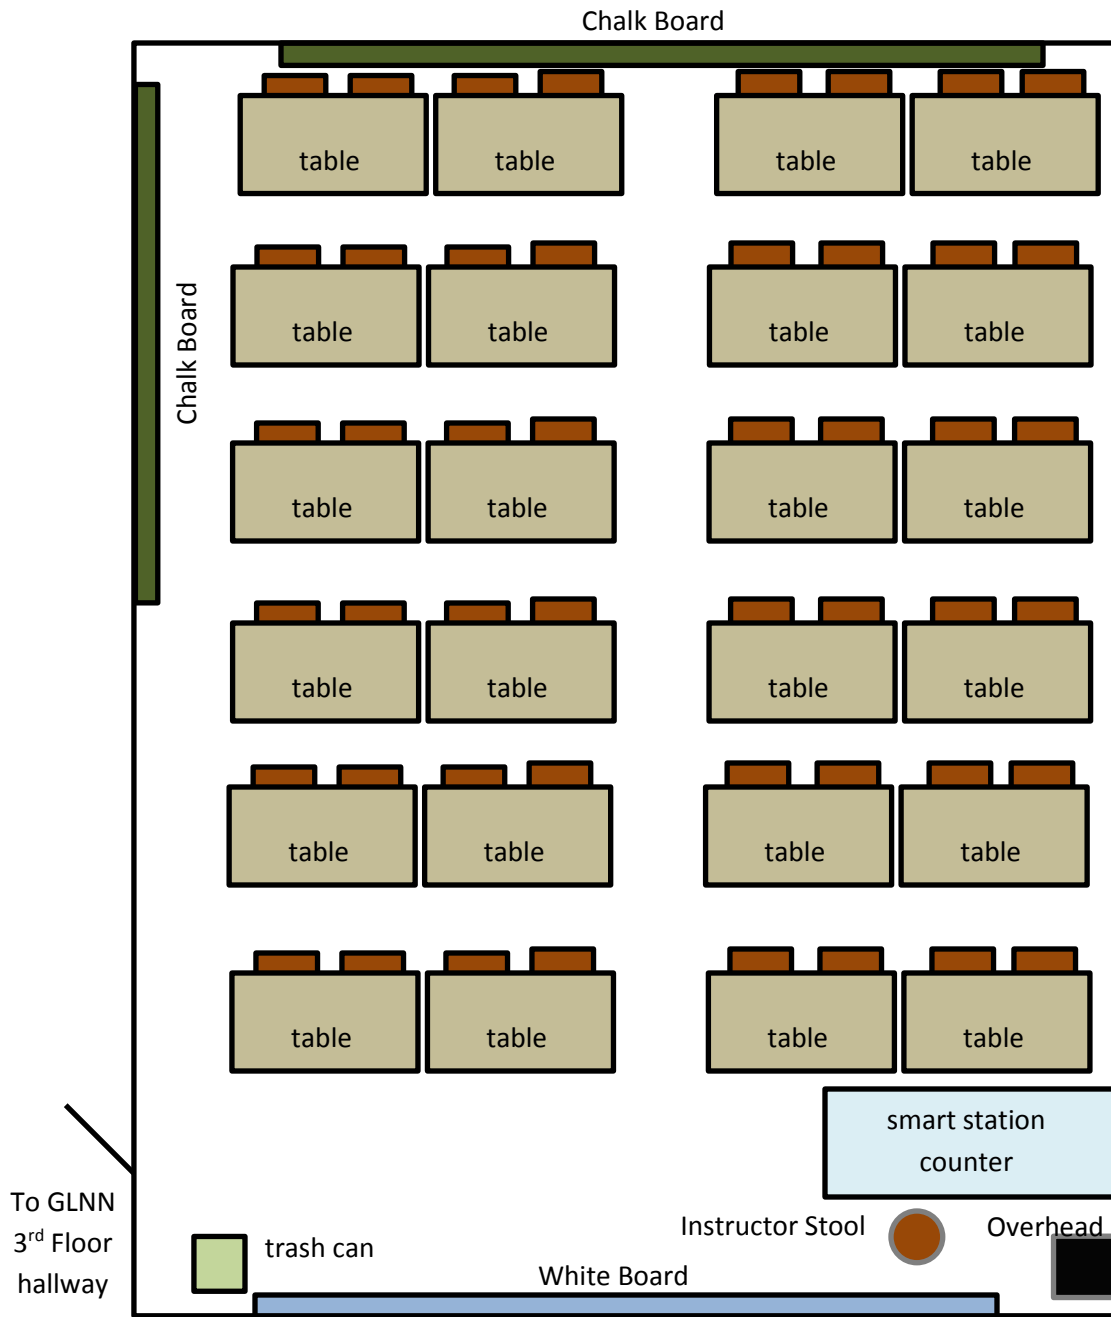

GLNN 310

FRONT

Last Updated: 03/23/2018

 48 - Chairs (Wood)

Capacity: 49