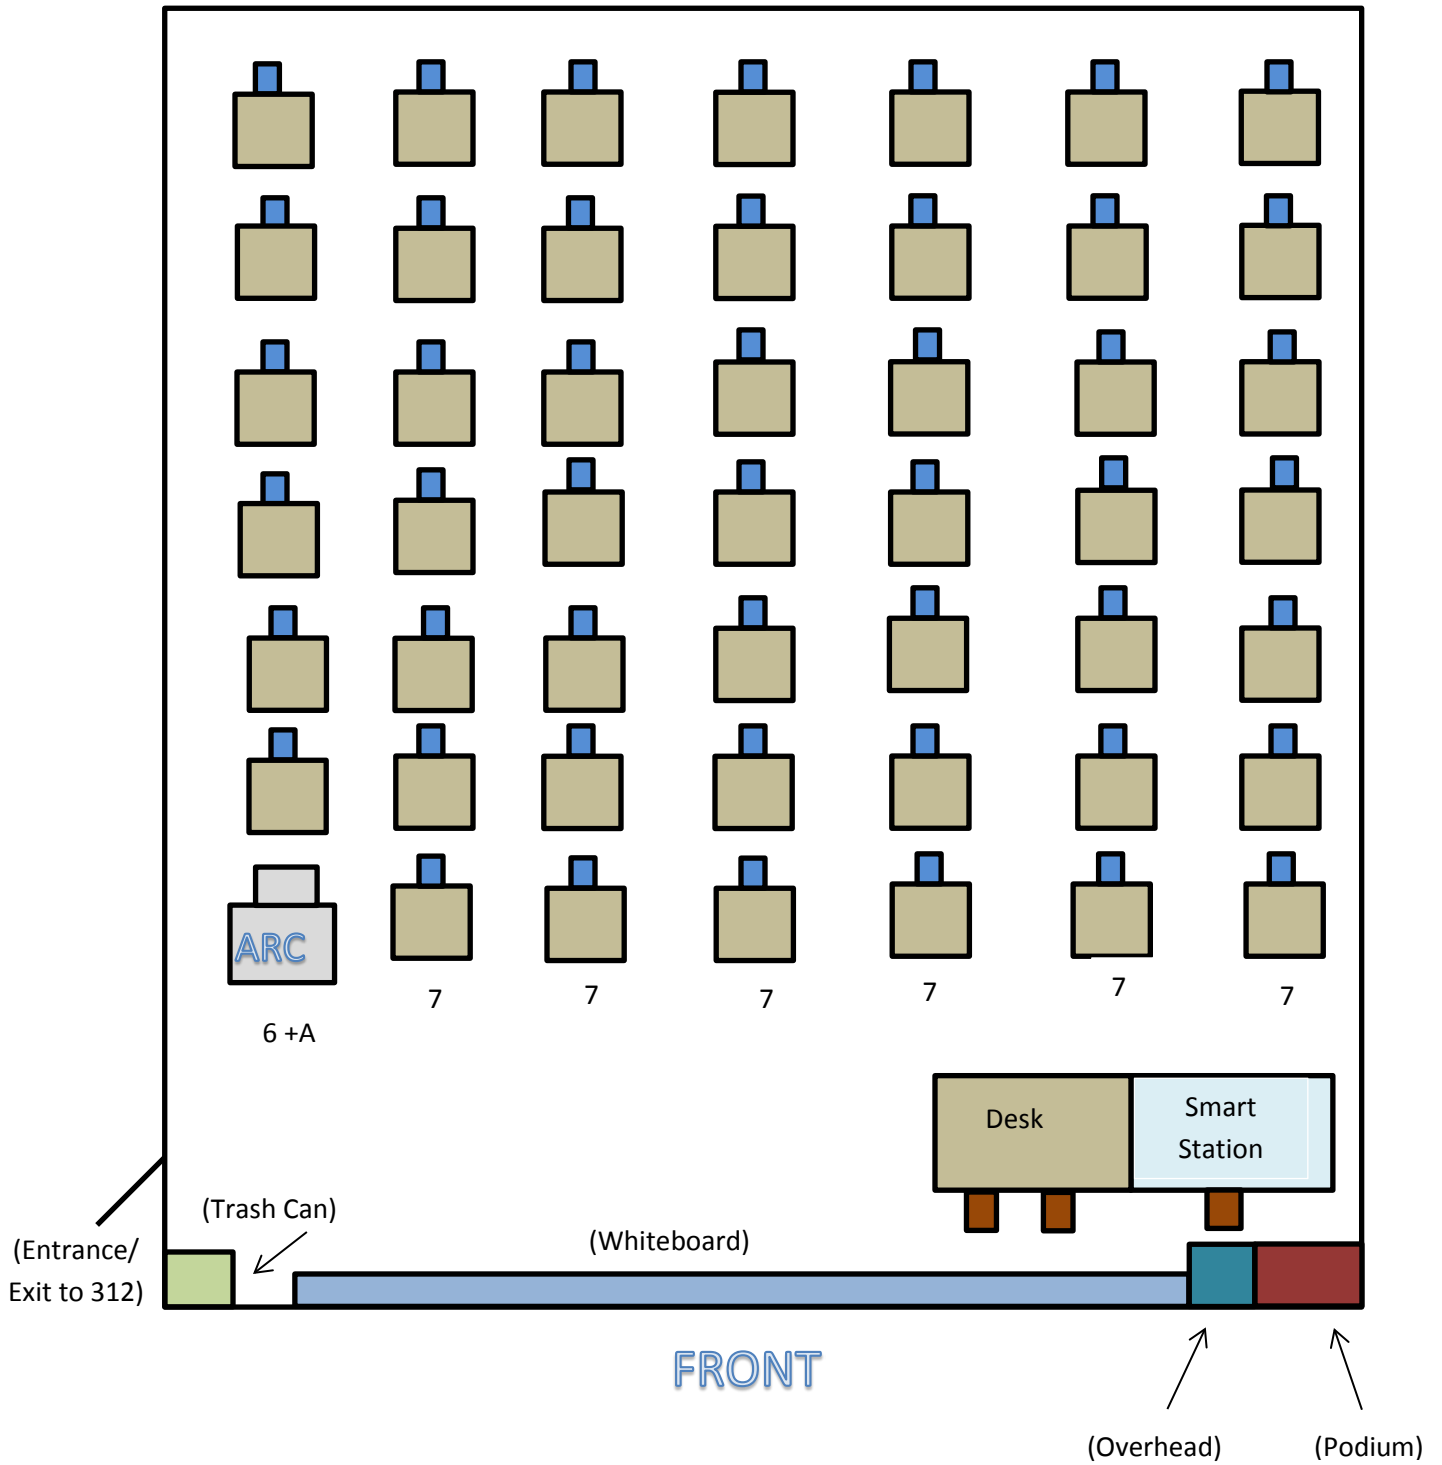

GLNN 312

- 48 Desks
 - 48 Plastic/Metal Chairs
 - Trash Can
 - Whiteboard
 - 3 Wooden Chairs
- Capacity: 49