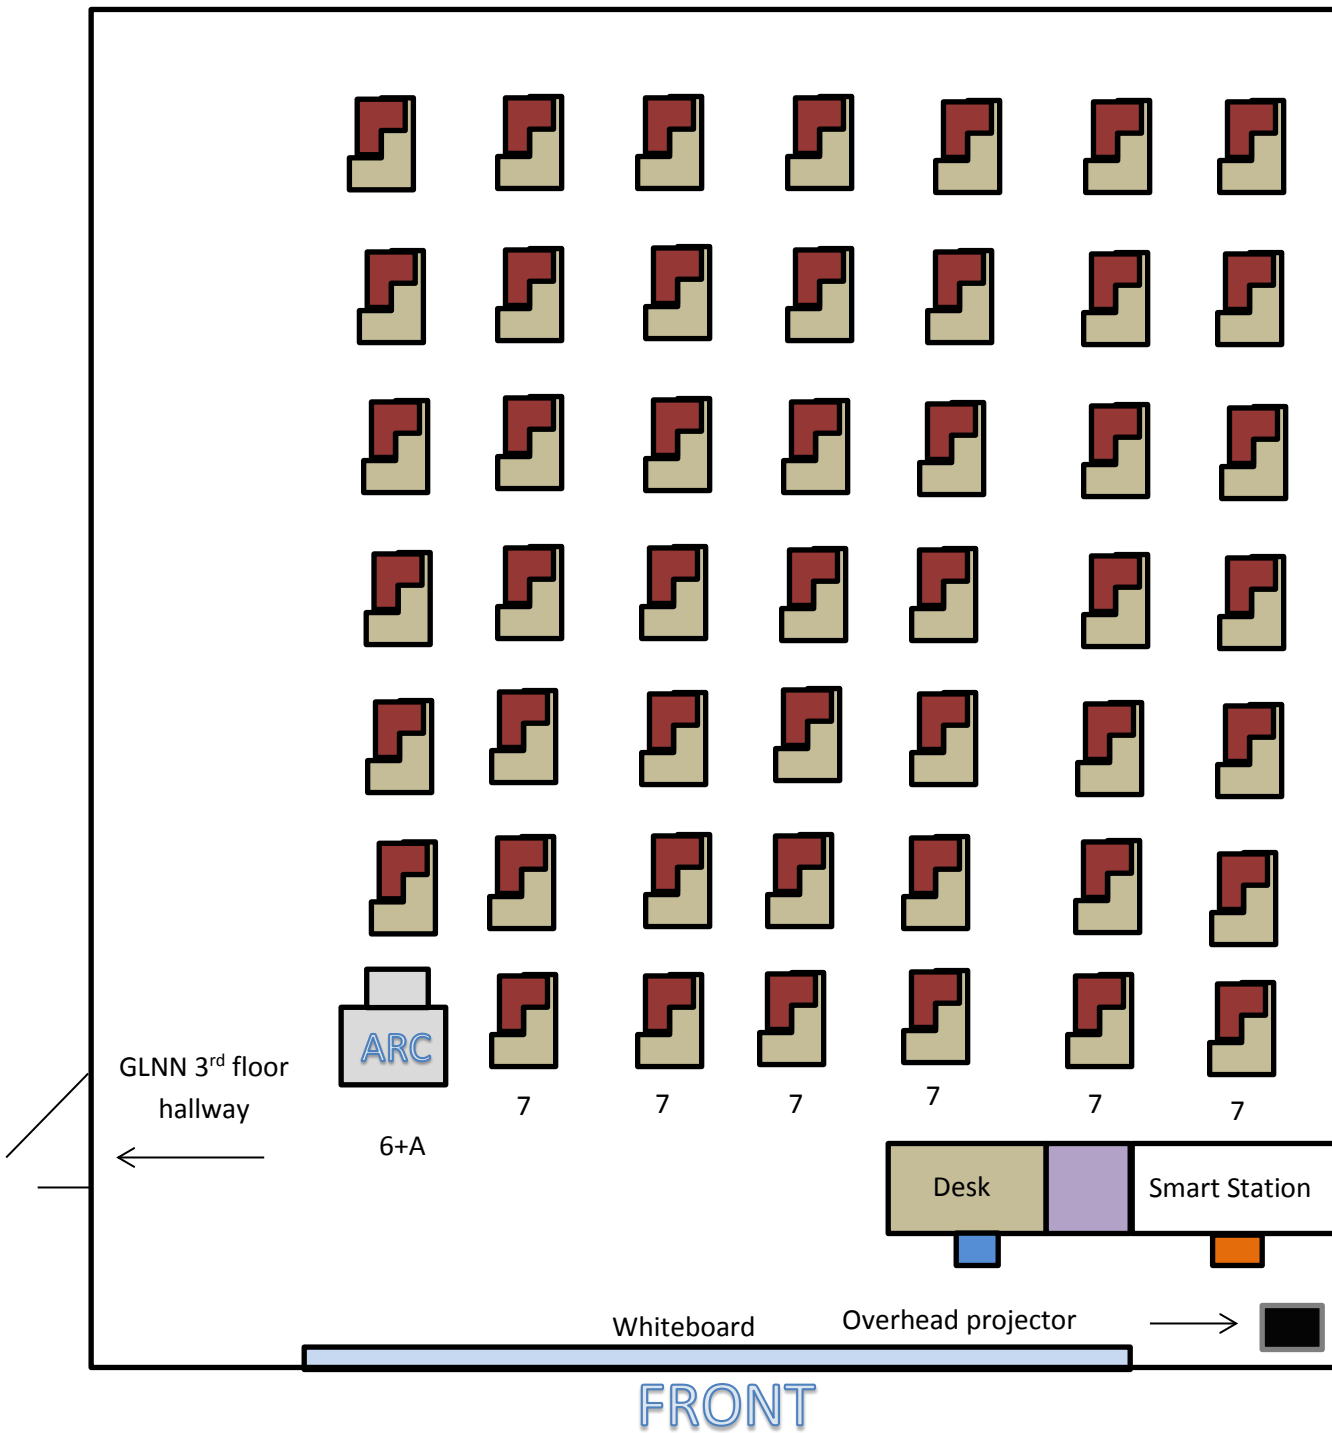

GLNN 314

-  1 Arc Desk
-  49 tab-arm chairs
-  Podium

-  1 Plastic/Metal Chair
-  1 Wooden Chair
-  Whiteboard
-  Overhead

Capacity: 49