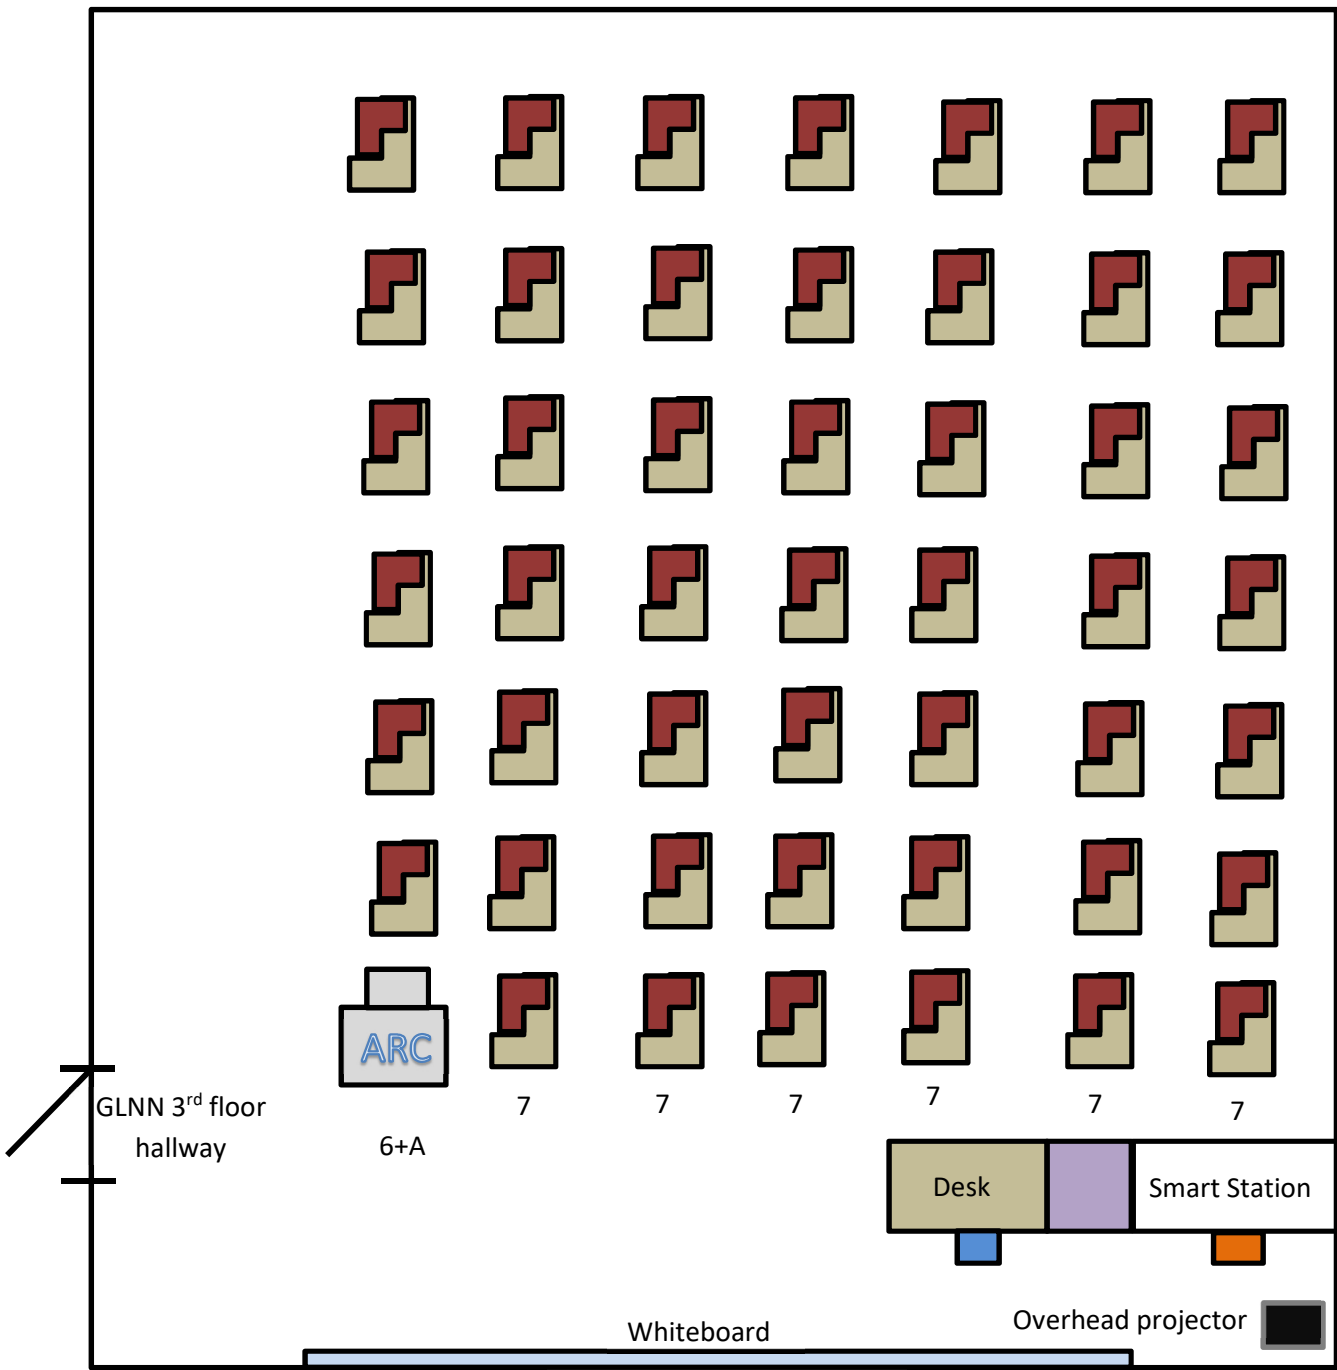

GLNN 314

FRONT

Last Updated: 03/23/2018

-  1 Arc Desk
-  48 tab-arm chairs
-  Podium

-  1 Plastic/Metal Chair
-  1 Wooden Chair

Capacity: 49