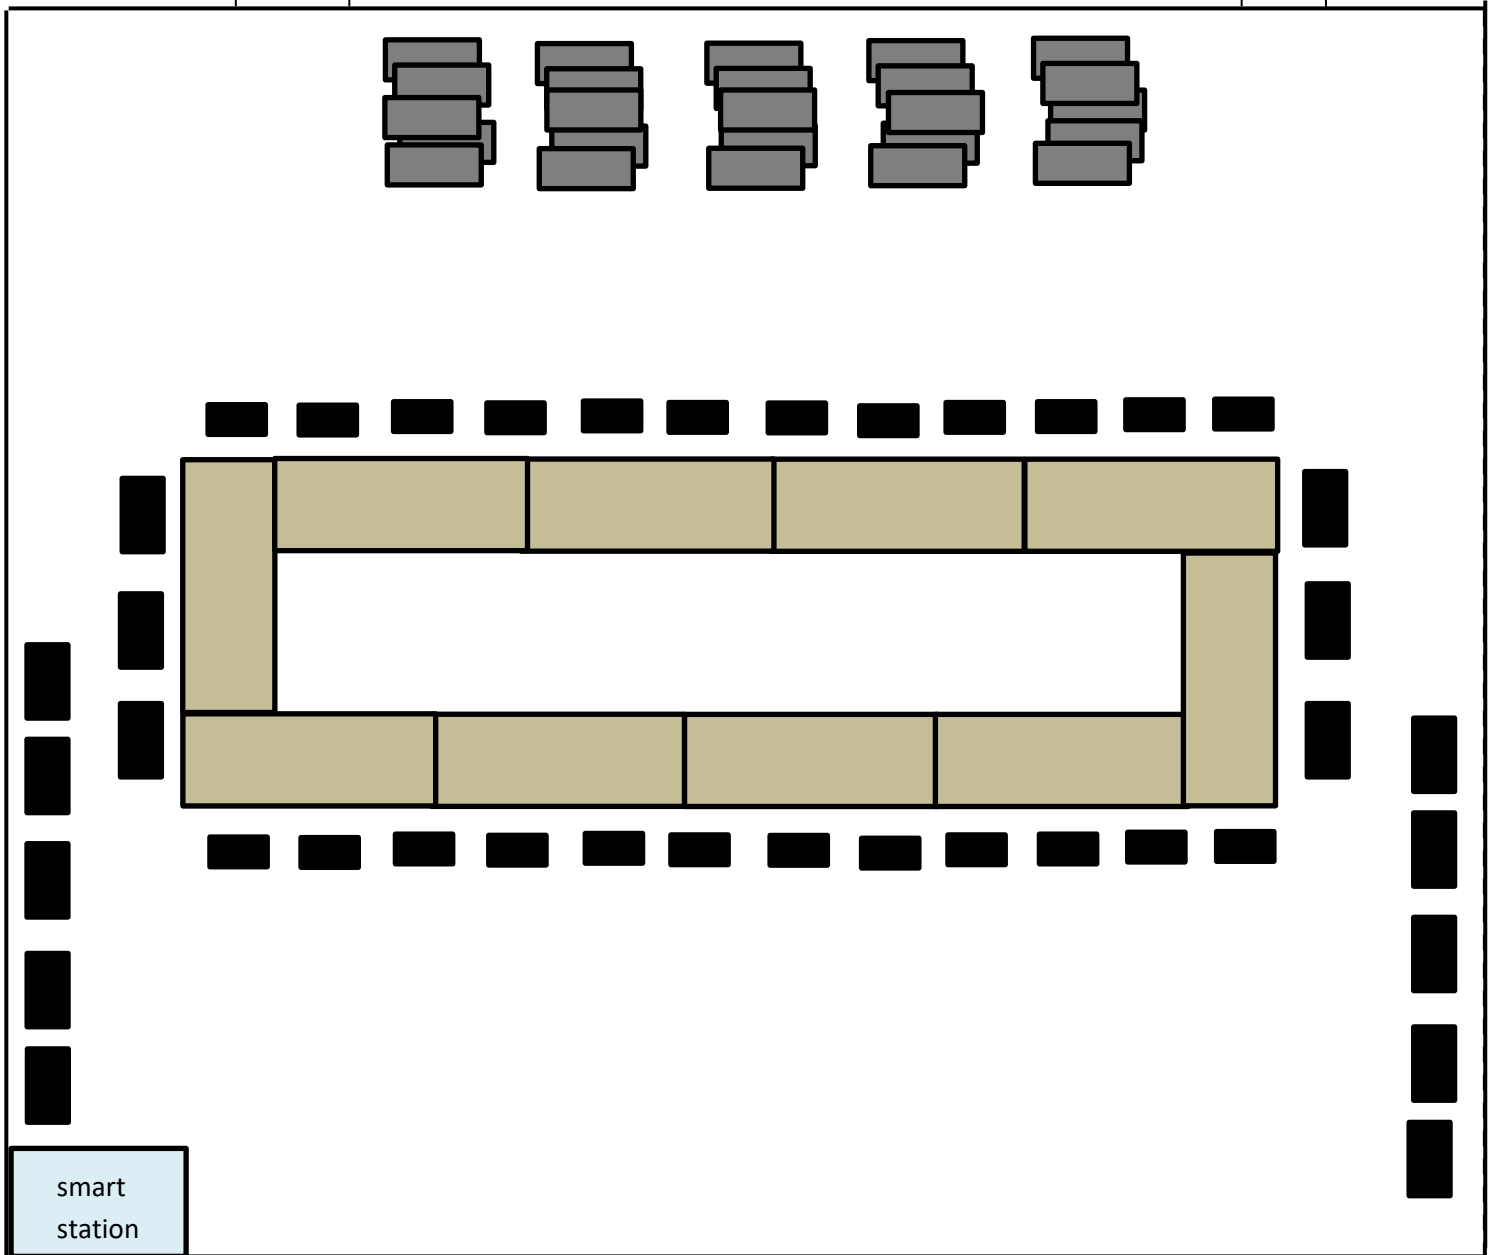

# KNDL 207/209

FRONT

40 Padded  
Folding  
Rolling  
Chairs

40 Padded  
Rolling Chair

Capacity:  
80

Last Updated: 03/22/2018