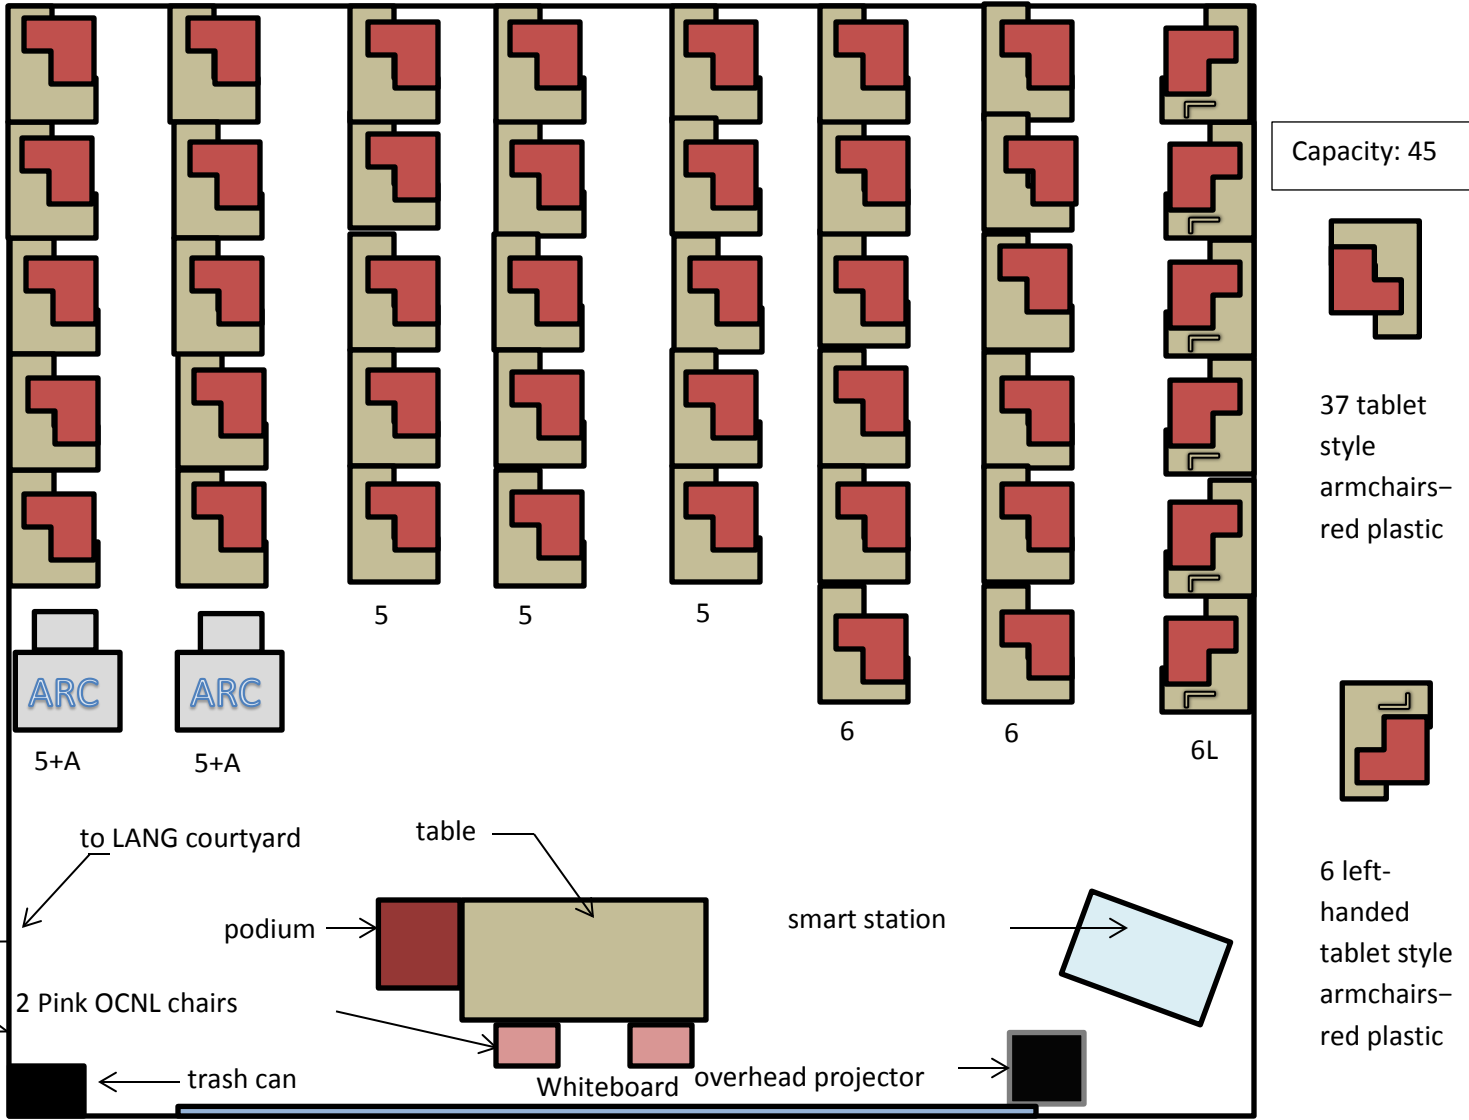

LANG 104

FRONT

2 ARC Stations—gray desk with white/gray chair

Last Updated: 03/23/2018